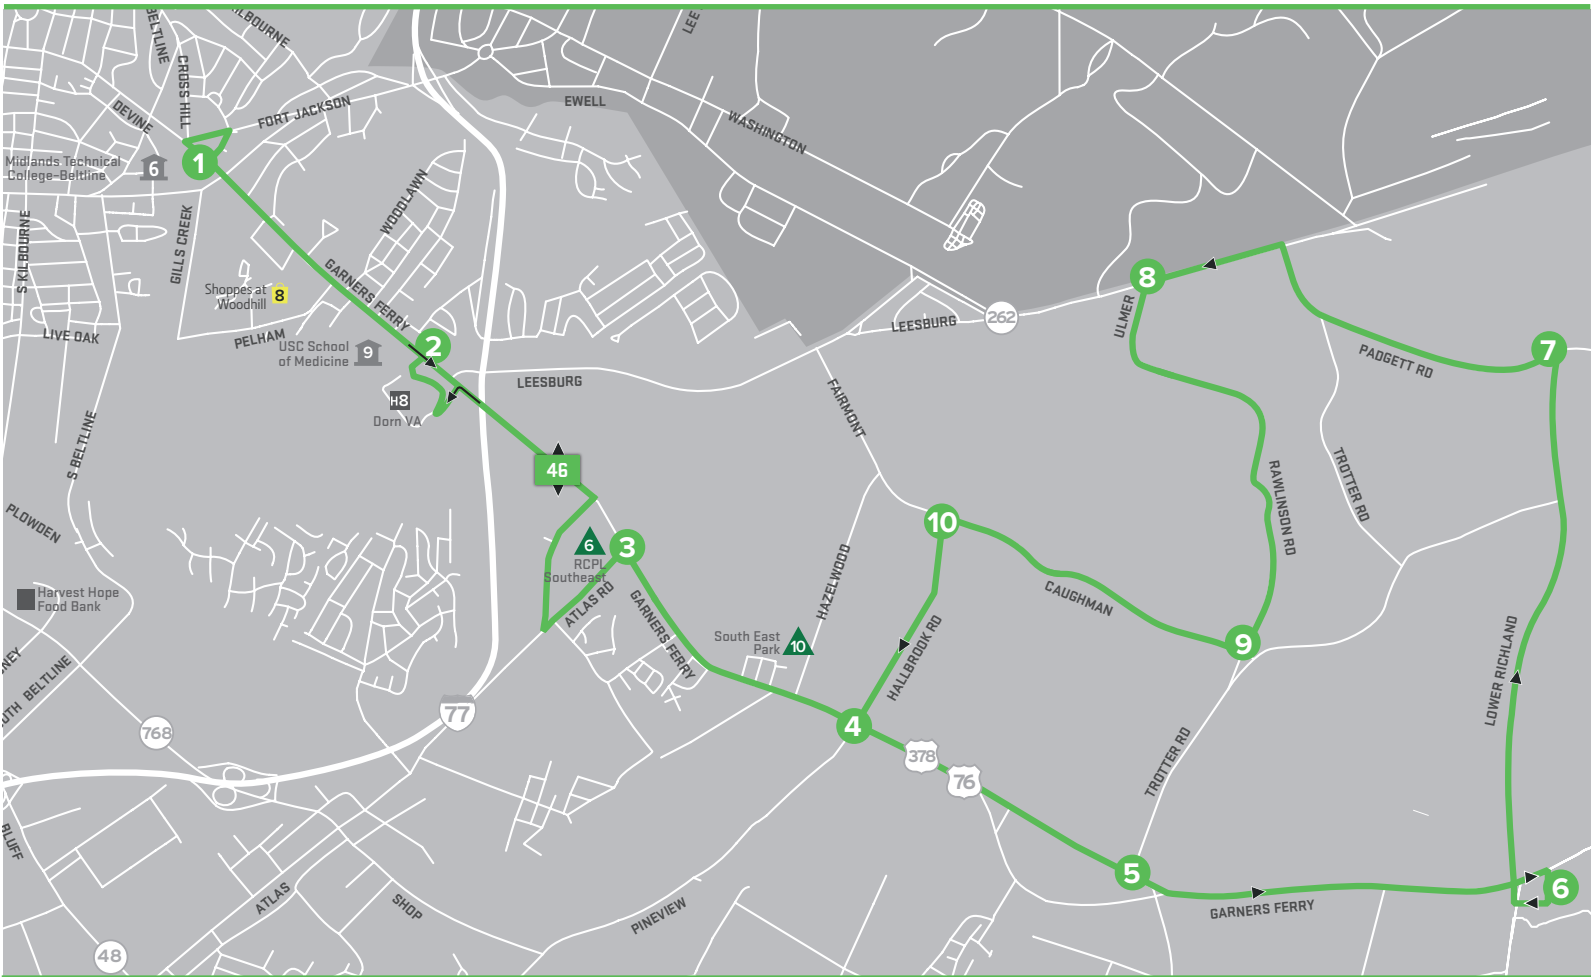

Garners Ferry

Dorn VA

Leesburg Road

Lower Richland Blvd

Food Lion Shopping Center

Trotter Road

Atlas Road

ROUTE 46

Lower Richland Blvd

Garners Ferry >> Padgett >> Lower Richland Blvd Weekday Questions? (803) 255-7100

WEEKDAY

ROUTE 46 OUTBOUND Garners Ferry >> Padgett >> Lower Richland Blvd						ROUTE 46 INBOUND Lower Richland Blvd >> Padgett >> Garners Ferry									
1	2	3	4	5	6	6	7	8	9	10	4	3	2	1	
CROWSON & GARNERS FERRY	GARNERS & DORN VA	GARNERS FERRY & ATLAS	GARNERS FERRY & HALLBROOK	GARNERS & TROTTER	FOOD LION SHOPPING CENTER	FOOD LION SHOPPING CENTER	PADGETT & LOWER RICHLAND	LEESBURG & ULMER	RAWLINSON & CAUGHMAN	CAUGHMAN & HALLBROOK	GARNERS FERRY & HALLBROOK	GARNERS FERRY & ATLAS	GARNERS & DORN VA	CROWSON & GARNERS	
DPT	ARR	ARR	ARR	ARR	ARR	DPT	ARR	ARR	ARR	ARR	ARR	ARR	ARR	ARR	
														6:21 AM	
6:28 AM	6:33 AM	6:41 AM	6:46 AM	6:51 AM	6:59 AM	7:02 AM	7:10 AM	7:18 AM	7:23 AM	7:28 AM	7:32 AM	7:38 AM	7:46 AM	7:51 AM	
7:58 AM	8:03 AM	8:11 AM	8:16 AM	8:21 AM	8:29 AM	8:32 AM	8:40 AM	8:48 AM	8:53 AM	8:58 AM	9:02 AM	9:08 AM	9:16 AM	9:21 AM	
9:28 AM	9:33 AM	9:41 AM	9:46 AM	9:51 AM	9:59 AM	10:02 AM	10:10 AM	10:18 AM	10:23 AM	10:28 AM	10:32 AM	10:38 AM	10:46 AM	10:51 AM	
10:58 AM	11:03 AM	11:11 AM	11:16 AM	11:21 AM	11:29 AM	11:32 AM	11:40 AM	11:48 AM	11:53 AM	11:58 AM	12:02 PM	12:08 PM	12:16 PM	12:21 PM	
12:28 PM	12:33 PM	12:41 PM	12:46 PM	12:51 PM	12:59 PM	1:02 PM	1:10 PM	1:18 PM	1:23 PM	1:28 PM	1:32 PM	1:38 PM	1:46 PM	1:51 PM	
1:58 PM	2:03 PM	2:11 PM	2:16 PM	2:21 PM	2:29 PM	2:32 PM	2:40 PM	2:48 PM	2:53 PM	2:58 PM	3:02 PM	3:08 PM	3:16 PM	3:21 PM	
3:28 PM	3:33 PM	3:41 PM	3:46 PM	3:51 PM	3:59 PM	4:02 PM	4:10 PM	4:18 PM	4:23 PM	4:28 PM	4:32 PM	4:38 PM	4:46 PM	4:51 PM	
4:58 PM	5:03 PM	5:11 PM	5:16 PM	5:21 PM	5:29 PM	5:32 PM	5:40 PM	5:48 PM	5:53 PM	5:58 PM	6:02 PM	6:08 PM	6:16 PM	6:21 PM	
6:28 PM	6:33 PM	6:41 PM	6:46 PM	6:51 PM	6:59 PM	7:02 PM	7:10 PM	7:18 PM	7:23 PM	7:28 PM	7:32 PM	7:38 PM	7:46 PM	7:51 PM	