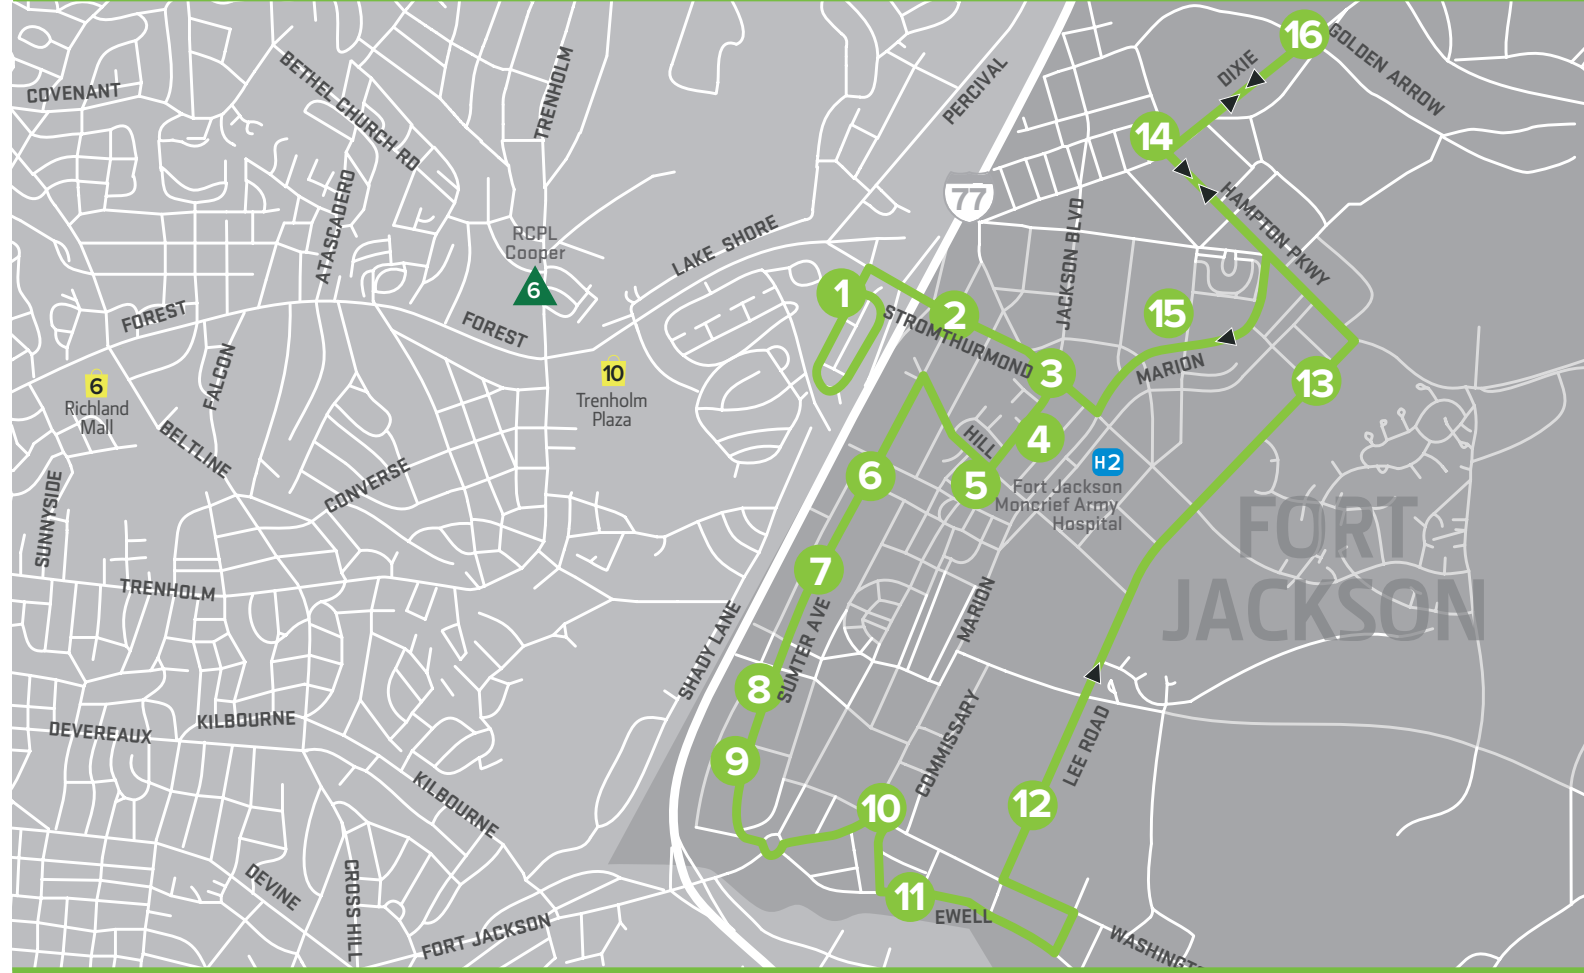

ROUTE 76 Fort Jackson FORT JACKSON » LITTLE ROAD WALMART LOOP Weekend Service

Questions? (803) 255-7100

WEEKEND

ROUTE 76 OUTBOUND | Fort Jackson to Little Road Walmart Loop

1	2	3	4	5	6	7	8	9	10	11	12	13	14	15	16	1
LITTLE ROAD WALMART LOOP	FT JACKSON GATE 2	4420 JACKSON BLVD	5422 JACKSON BLVD	5482 JACKSON BLVD	4270 SUMTER ST	4210 SUMTER ST	3210 SUMTER ST MTA LODGING	2230 SUMTER ST	ANDERSON LODGING WASHINGTON & MARION	1558 EWELL ST	KENNEDY HALL LEE RD	PLAMETTO LODGE LEE RD	11000 & 12000 DIXIE RD	5500 MARION DOZIER HALL	GOLDEN ARROW ROAD	LITTLE ROAD WALMART LOOP
DPT	ARR	ARR	ARR	ARR	DPT	ARR	ARR	ARR	ARR	ARR	ARR	ARR	ARR	ARR	ARR	ARR
8:37 AM	8:42 AM	8:44 AM	8:46 AM	8:48 AM	8:50 AM	8:52 AM	8:54 AM	8:56 AM	8:58 AM	9:00 AM	9:02 AM	9:04 AM	9:09 AM	9:14 AM	9:19 AM	9:27 AM
										Route 77						
10:37 AM	10:42 AM	10:44 AM	10:46 AM	10:48 AM	10:50 AM	10:52 AM	10:54 AM	10:56 AM	10:58 AM	11:00 AM	11:02 AM	11:04 AM	11:09 AM	11:14 AM	11:19 AM	11:27 AM
										Route 77						
12:37 PM	12:42 PM	12:44 PM	12:46 PM	12:48 PM	12:50 PM	12:52 PM	12:54 PM	12:56 PM	12:58 PM	1:00 PM	1:02 PM	1:04 PM	1:09 PM	1:14 PM	1:19 PM	1:27 PM
										Route 77						
2:37 PM	2:42 PM	2:44 PM	2:46 PM	2:48 PM	2:50 PM	2:52 PM	2:54 PM	2:56 PM	2:58 PM	3:00 PM	3:02 PM	3:04 PM	3:09 PM	3:14 PM	3:19 PM	3:27 PM
										Route 77						
4:37 PM	4:42 PM	4:44 PM	4:46 PM	4:48 PM	4:50 PM	4:52 PM	4:54 PM	4:56 PM	4:58 PM	5:00 PM	5:02 PM	5:04 PM	5:09 PM	5:14 PM	5:19 PM	5:27 PM
										Route 77						
6:37 PM	6:42 PM	6:44 PM	6:46 PM	6:48 PM	6:50 PM	6:52 PM	6:54 PM	6:56 PM	6:58 PM	7:00 PM	7:02 PM	7:04 PM	7:09 PM	7:14 PM	7:19 PM	7:27 PM
										Route 77						
8:37 PM	8:42 PM	8:44 PM	8:46 PM	8:48 PM	8:50 PM	8:52 PM	8:54 PM	8:56 PM	8:58 PM	9:00 PM	9:02 PM	9:04 PM	9:09 PM	9:14 PM	9:19 PM	9:27 PM