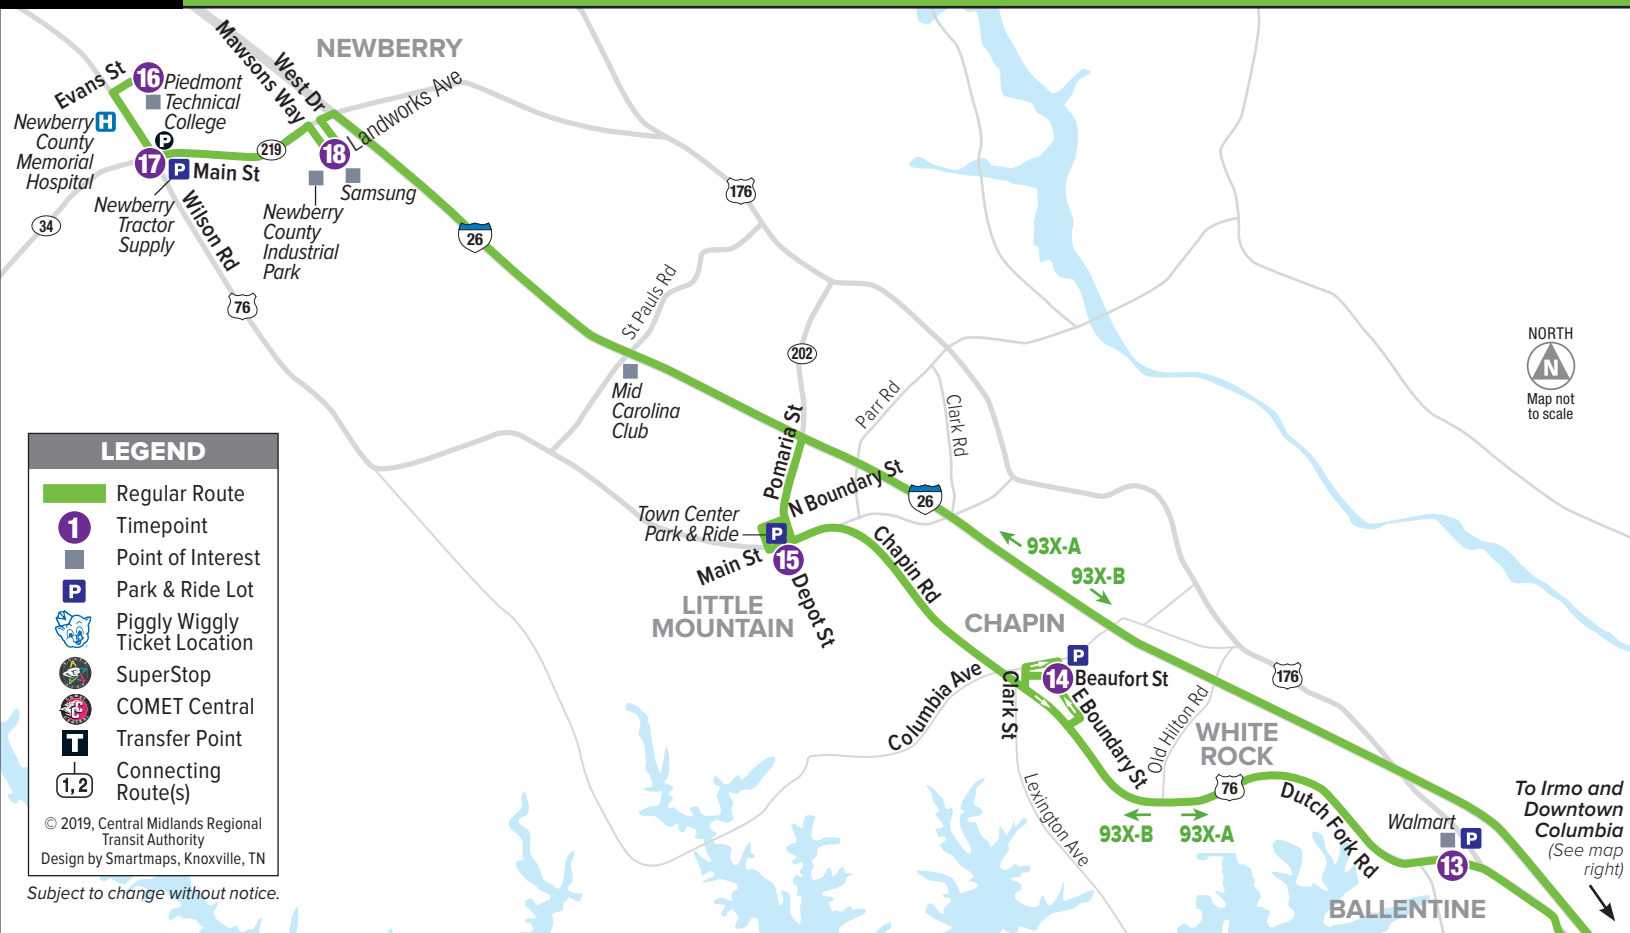

93X

I-26 Express

Columbia • Ballentine • Chapin • Little Mountain • Newberry

Emergency Ride Home

When you take The COMET Routes 44X, 53X, 92X and 93X to work, you are eligible to participate in the Emergency Ride Home Program.

ROUTE 93X MONDAY - FRIDAY

To Newberry

Stop #	TRIP	COMET Central	Laurel & Sumter EB	Medical Park SB (Prisma Health)	Harden & Bull WB	Bull & Confederate SB	COMET Central	Sumter & Hampton SB	Sumter & Gervais SB	Sumter & Pendleton SB	Pendleton & Park (SCDOT) WB	Assembly & Blanding NB	Assembly & Richland NB	Harbison Walmart SuperStop	Samsung - Mawsons & Landworks	Parkridge Prisma Health Baptist SB	Ballentine Walmart - Dutch Fork Rd	Beaufort & Boundary NB	Main & Depot WB (Town Center) Park & Ride	Piedmont Tech College
1	1311	1469	1199	1257	1122	1319	1231	1202	1826	1308	1265	1728	1822	1669	1825	9301	1823	1820		
AM	A	5:35	—	—	—	—	5:04	5:06	5:08	5:10	5:15	5:20	5:21	5:43*	—	5:48	6:08	6:23	6:33	6:45
PM	B	—	4:55	4:57	5:00	5:04	5:06	5:08	5:10	5:15	5:20	5:21	5:43*	—	5:48	6:08	6:23	6:33	6:45	—

AM times are lightface; PM times are boldface.

*The bus may depart early when traveling inbound and outbound after Harbison Walmart SuperStop.

ROUTE 93X MONDAY - FRIDAY

To Downtown Columbia / COMET Central

TRIP	16	17	18	15	14	13	12	11	SuperStop	COMET Central	19	20	3	4	COMET Central	5	6	7	8	9	10
AM	A	1820	1821	1822	1823	9301	1825	1669	1728	1311	1702	1469	1199	1257	1319	1122	1231	1202	1826	1308	1265
PM	B	6:45	6:51	6:56	—	—	—	—	7:27*	7:38	—	—	—	—	—	—	—	—	—	—	—