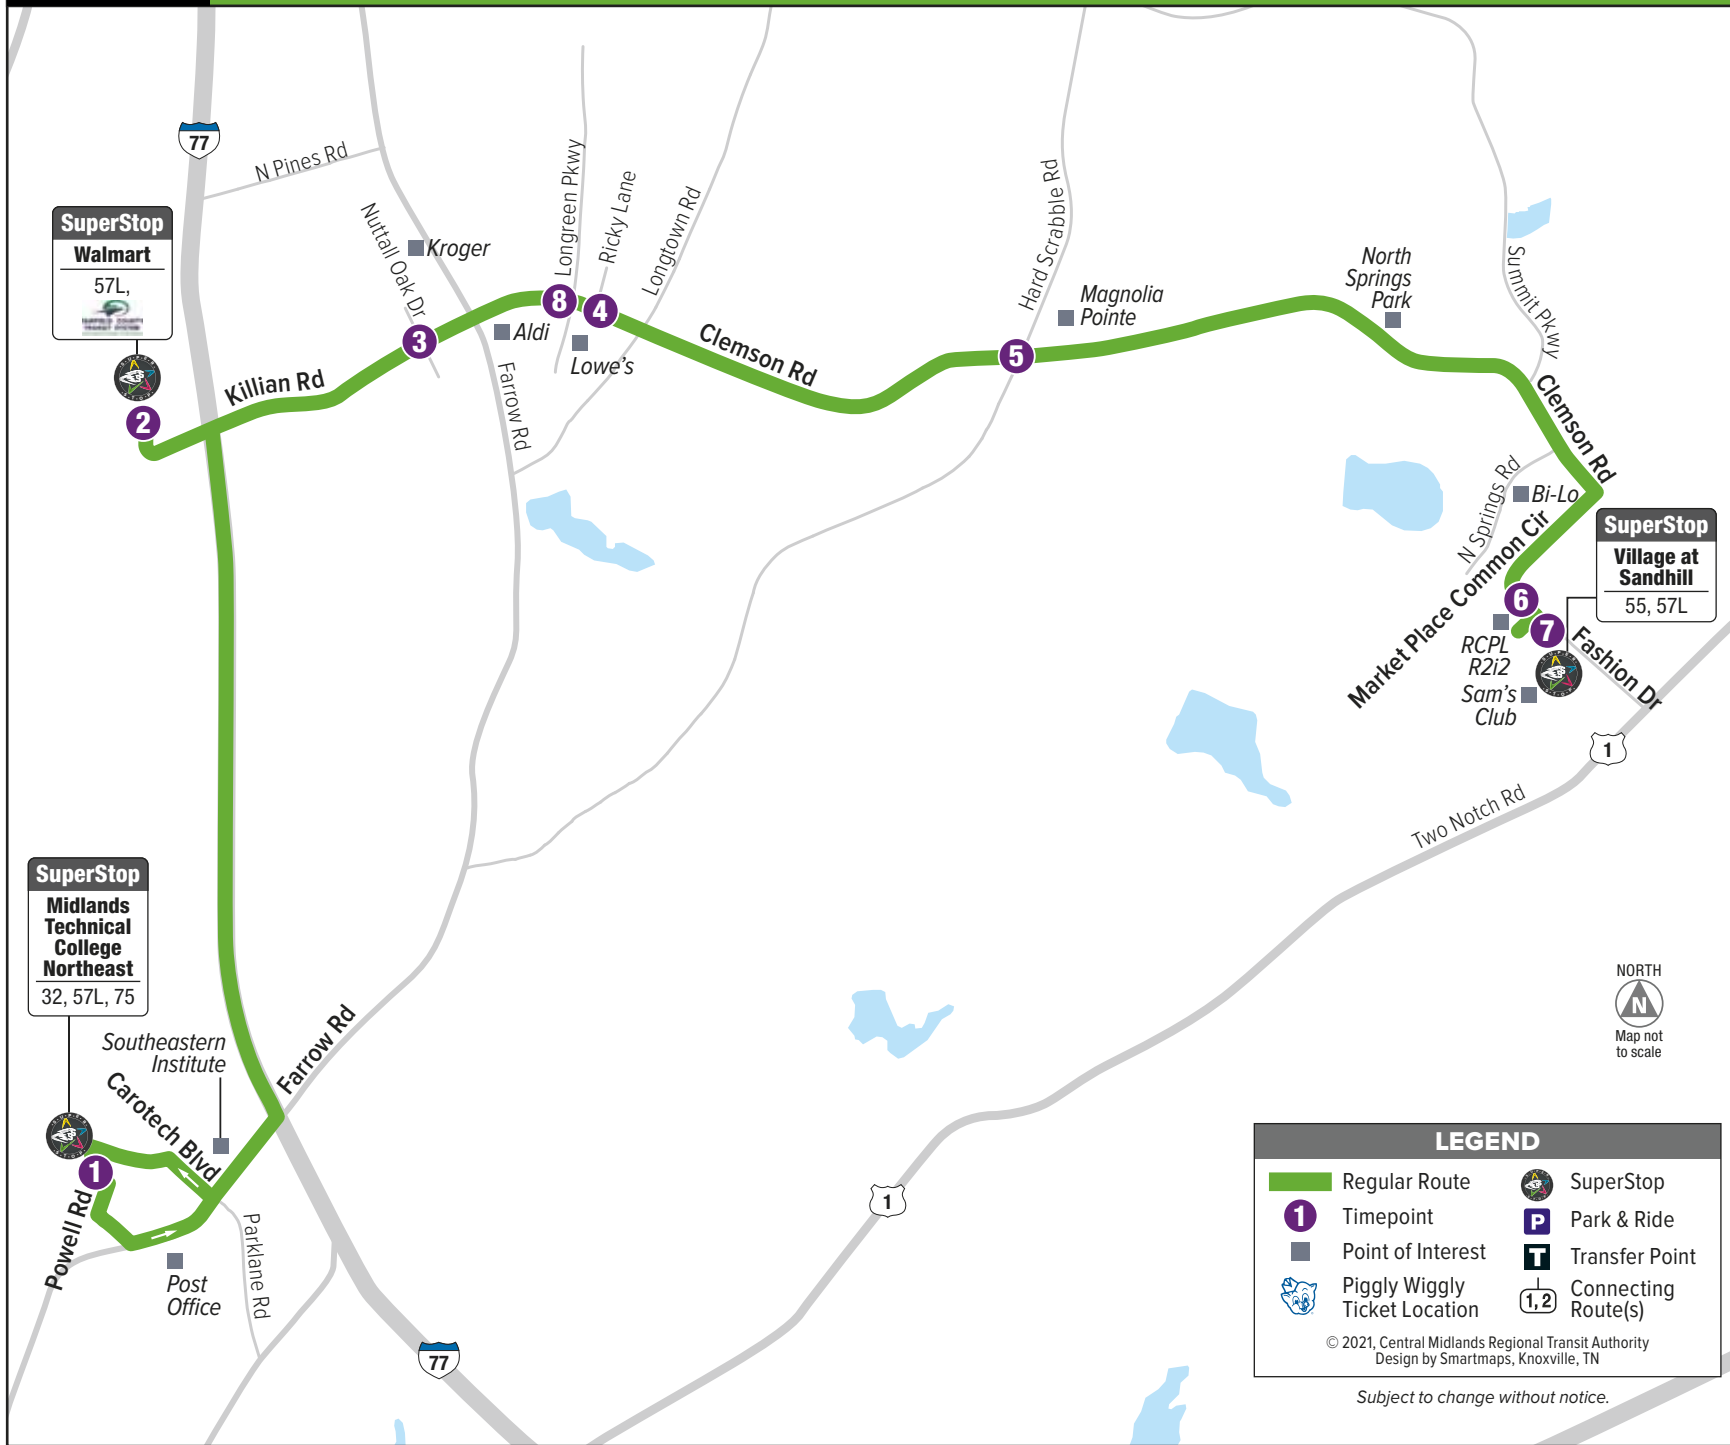

## Killian / Clemson Local

Killian Road Walmart SuperStop • Sandhills Library • R2i2 • Village at Sandhill SuperStop

**LEGEND**

- Regular Route
- Timepoint
- Point of Interest
- Piggly Wiggly Ticket Location
- SuperStop
- Park & Ride
- Transfer Point
- Connecting Route(s)

### ROUTE 57L MONDAY - FRIDAY

To Village at Sandhill SuperStop

Stop #	1 Midlands Tech College NE SuperStop	2 Killian Rd Walmart SuperStop	3 Killian & Nuttall EB	4 Clemson & Ricky EB	5 Clemson & Hardscrabble EB	6 R2i2 & Fashion EB	7 Fashion & Forum WB SuperStop
AM	3203	1723	1606	1607	5701	1720	1596
	6:21	6:31	6:35	6:36	6:40	6:47	6:48
	7:21	7:31	7:35	7:36	7:40	7:47	7:48
	8:21	8:31	8:35	8:36	8:40	8:47	8:48
	9:21	9:31	9:35	9:36	9:40	9:47	9:48
No Midday Service							
PM	3:21	3:31	3:35	3:36	3:40	3:47	3:48
	4:21	4:31	4:35	4:36	4:40	4:47	4:48
	5:21	5:31	5:35	5:36	5:40	5:47	5:48
	6:21	6:31	6:35	6:36	6:40	6:47	6:48

### ROUTE 57L SATURDAY

To Killian Road Walmart SuperStop

Stop #	7 Fashion & Forum WB SuperStop	6 Fashion & across from R2i2 WB	5 Clemson & Hardscrabble WB	8 Clemson & Longgreen WB	3 Killian & Nuttall WB	2 Killian Rd Walmart SuperStop	1 Midlands Tech College NE SuperStop
AM	1596	5705	1639	1643	1644	1723	3203
	9:50	9:51	9:58	9:59	10:07	10:11	10:21
	10:50	10:51	10:58	10:59	11:07	11:11	11:21
	11:50	11:51	11:58	11:59	<b>12:07</b>	<b>12:11</b>	<b>12:21</b>
	<b>12:50</b>	<b>12:51</b>	<b>12:58</b>	<b>12:59</b>	<b>1:07</b>	<b>1:11</b>	<b>1:21</b>
PM	1:50	1:51	1:58	1:59	2:07	2:11	2:21
	2:50	2:51	2:58	2:59	3:07	3:11	3:21
	3:50	3:51	3:58	3:59	4:07	4:11	4:21
	4:50	4:51	4:58	4:59	5:07	5:11	5:21