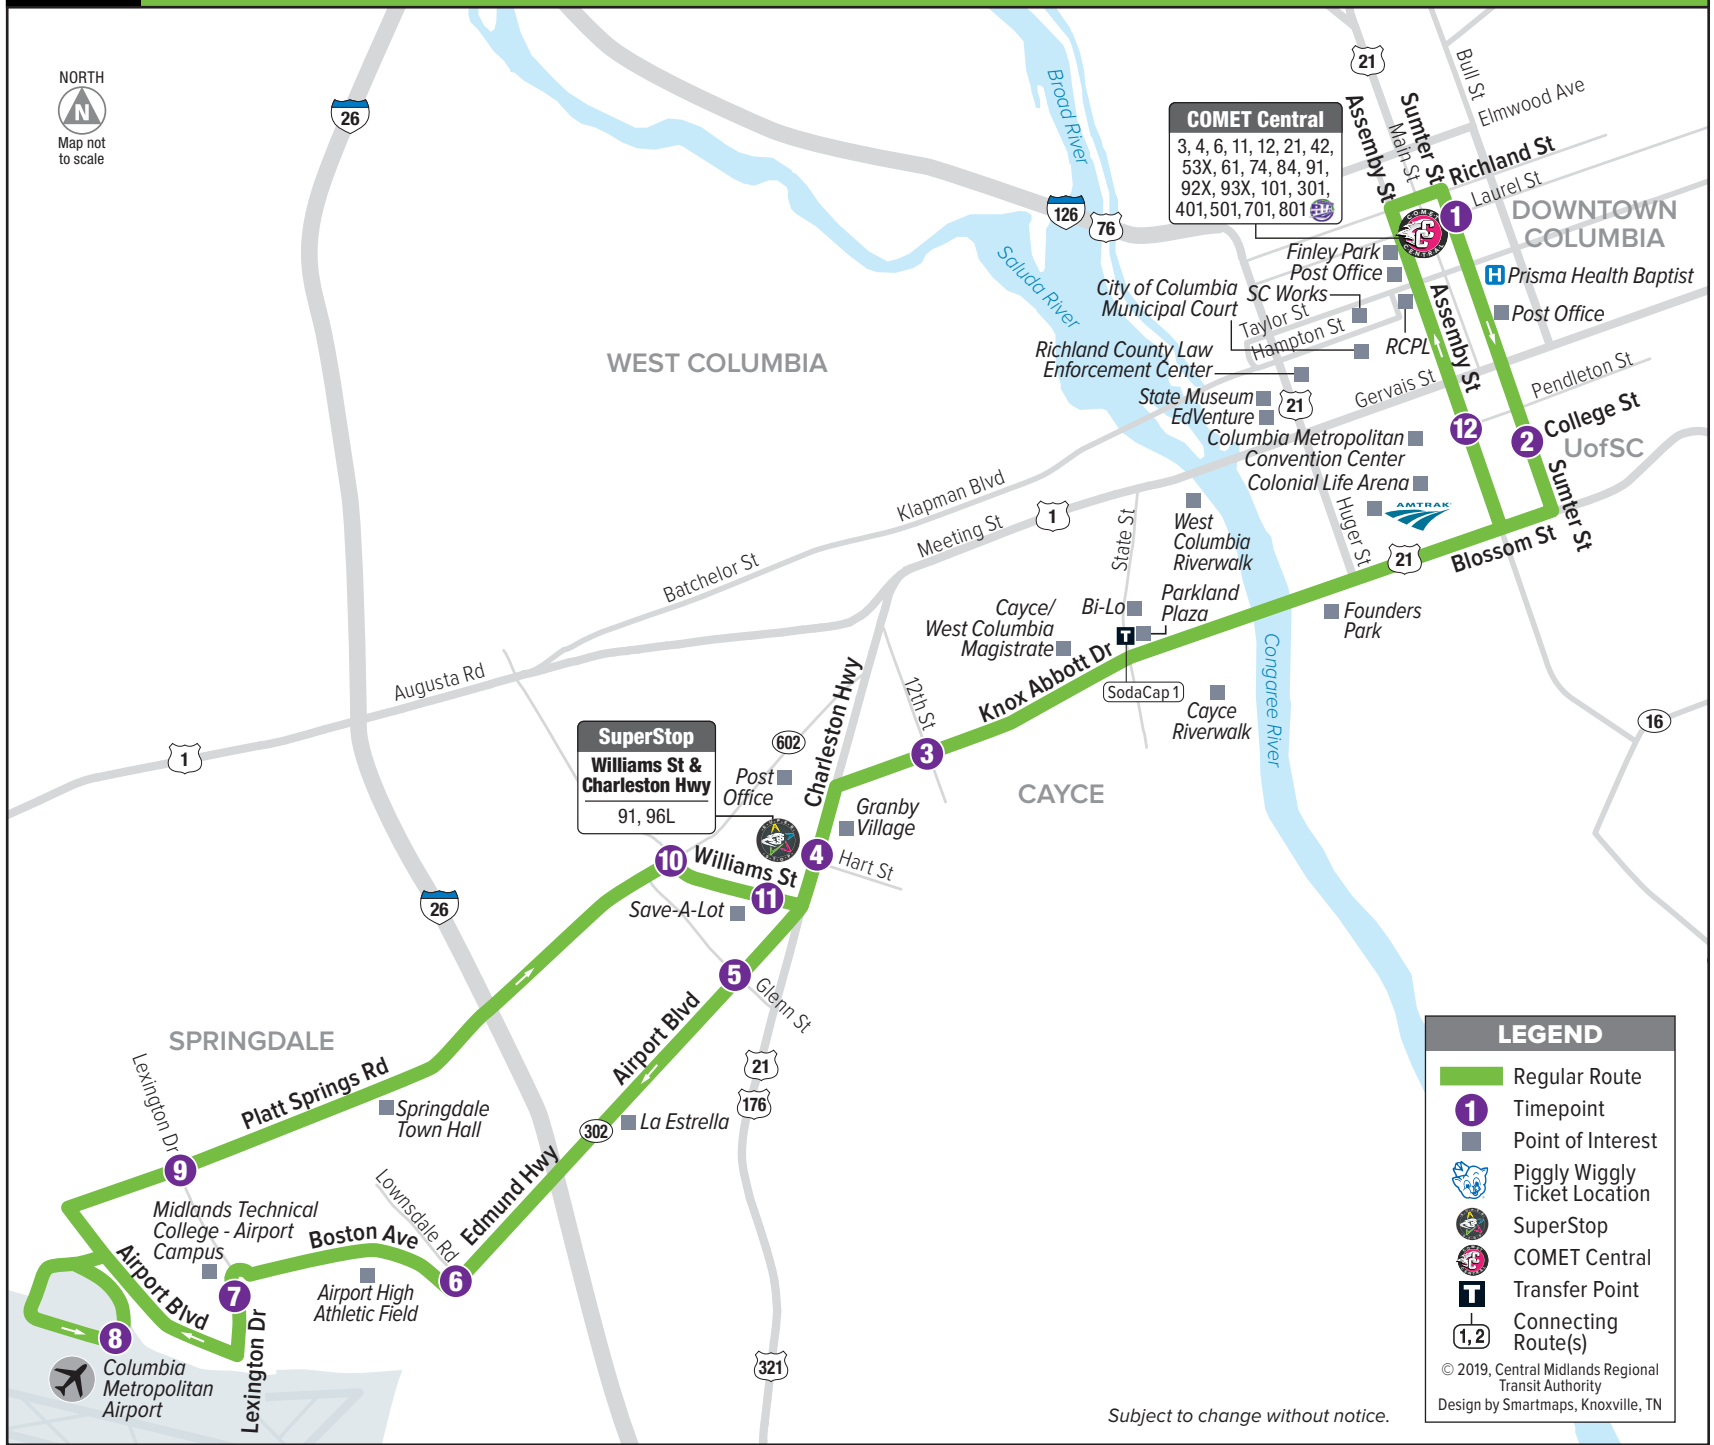

91 Springdale / Cayce | MTC • Airport • Knox Abbott • Platt Springs • COMET Central

ROUTE 91 MONDAY - FRIDAY

To MTC / Columbia Metropolitan Airport

Stop #	1 COMET Central Sumter & Laurel	2 Sumter & College SB	3 Knox Abbott & 12th WB	4 Charleston & Hart SB SuperStop	5 Airport & Glenn SB	6 Edmund Hwy & Lowndale SB	7 Lexington & Midlands Tech College	8 Columbia Metro Airport
AM	1122	1233	025	851	813	681	016	1730
	5:15	5:16	5:26	5:29	5:30	5:35	5:38	5:50
	6:15	6:16	6:26	6:29	6:30	6:35	6:38	6:50
	7:15	7:16	7:26	7:29	7:30	7:35	7:38	7:50
	8:15	8:16	8:26	8:29	8:30	8:35	8:38	8:50
	9:15	9:16	9:26	9:29	9:30	9:35	9:38	9:50
	10:15	10:16	10:26	10:29	10:30	10:35	10:38	10:50
	11:15	11:16	11:26	11:29	11:30	11:35	11:38	11:50
	12:15	12:16	12:26	12:29	12:30	12:35	12:38	12:50
	1:15	1:16	1:26	1:29	1:30	1:35	1:38	1:50
	2:15	2:16	2:26	2:29	2:30	2:35	2:38	2:50
PM	3:15	3:16	3:26	3:29	3:30	3:35	3:38	3:50
	4:15	4:16	4:26	4:29	4:30	4:35	4:38	4:50
	5:15	5:16	5:26	5:29	5:30	5:35	5:38	5:50
	6:15	6:16	6:26	6:29	6:30	6:35	6:38	6:50
	7:15	7:16	7:26	7:29	7:30	7:35	7:38	7:50
	8:15	8:16	8:26	8:29	8:30	8:35	8:38	8:50

ROUTE 91 SATURDAY

To MTC / Columbia Metropolitan Airport

Stop #	1 COMET Central Sumter & Laurel	2 Sumter & College SB	3 Knox Abbott & 12th WB	4 Charleston & Hart SB SuperStop	5 Airport & Glenn SB	6 Edmund Hwy & Lowndale SB	7 Lexington & Midlands Tech College	8 Columbia Metro Airport
AM	1122	1233	025	851	813	681	016	1730
	9:15	9:16	9:26	9:29	9:30	9:35	9:38	9:50
	10:15	10:16	10:26	10:29	10:30	10:35	10:38	10:50
	11:15	11:16	11:26	11:29	11:30	11:35	11:38	11:50
	12:15	12:16	12:26	12:29	12:30	12:35	12:38	12:50
	1:15	1:16	1:26	1:29	1:30	1:35	1:38	1:50
	2:15	2:16	2:26	2:29	2:30	2:35	2:38	2:50
PM	3:15	3:16	3:26	3:29	3:30	3:35	3:38	3:50
	4:15	4:16	4:26	4:29	4:30	4:35	4:38	4:50
	5:15	5:16	5:26	5:29	5:30	5:35	5:38	5:50