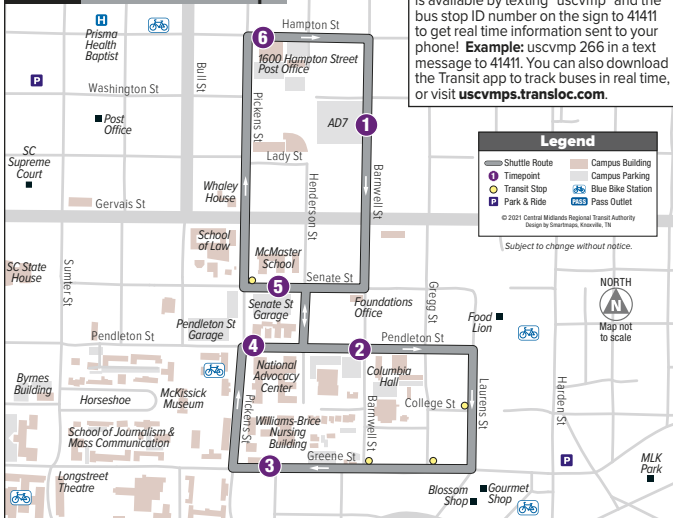

Pendleton Street

Williams-Brice Nursing Building

Greene Street

National Advocacy Center

Pickens Street

McMaster School

Senate Street

1600 Hampton Street

www.CatchTheCOMET.org

803.255.7100 • 711 through Relay Service

13 North Loop

For exact times of routes, take advantage of The COMET's real time tracking which is available by texting "uscvmmp" and the bus stop ID number on the sign to 41411 to get real time information sent to your phone! **Example:** uscvmmp 266 in a text message to 41411. You can also download the Transit app to track buses in real time, or visit uscvmmps.transloc.com.