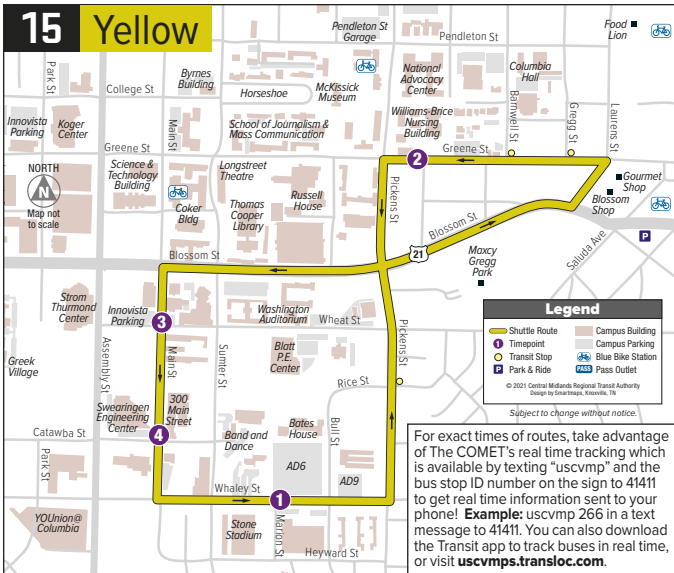

Effective Monday, January 11, 2021

 South Carolina

ROUTE 15 YELLOW

Weekday Service

MONDAY - FRIDAY

Every 20 minutes 7:30 AM – 6:00 PM

No service on reduced service days

Whaley Street
Bates House
Pickens Street
Williams-Brice Nursing Building
Greene Street
Blossom Street
Innovista Parking
Main Street
Swearingen Engineering Center

www.CatchTheCOMET.org

803.255.7100 • 711 through Relay Service

15 Yellow

15 YELLOW

MONDAY - FRIDAY

Stop ID #	Whaley @ Bates House EB and Marion @ Whaley NB	Greene @ Williams-Brice Nursing Building	Main @ Innovista Parking SB	Main @ Swearingen Building SB	Whaley @ Bates House EB and Marion @ Whaley NB
	1	2	3	4	1
	1848	1766	1849	1850	1848
AM	7:30	7:40	7:45	7:47	7:49
	7:50	8:00	8:05	8:07	8:09
	8:10	8:20	8:25	8:27	8:29
	8:30	8:40	8:45	8:47	8:49
	8:50	9:00	9:05	9:07	9:09
	9:10	9:20	9:25	9:27	9:29
	9:30	9:40	9:45	9:47	9:49
	9:50	10:00	10:05	10:07	10:09
	10:10	10:20	10:25	10:27	10:29
	10:30	10:40	10:45	10:47	10:49
	10:50	11:00	11:05	11:07	11:09
11:10	11:20	11:25	11:27	11:29	
11:30	11:40	11:45	11:47	11:49	
11:50	12:00	12:05	12:07	12:09	
PM	12:10	12:20	12:25	12:27	12:29
	12:30	12:40	12:45	12:47	12:49
	12:50	1:00	1:05	1:07	1:09
	1:10	1:20	1:25	1:27	1:29
	1:30	1:40	1:45	1:47	1:49
	1:50	2:00	2:05	2:07	2:09
	2:10	2:20	2:25	2:27	2:29
	2:30	2:40	2:45	2:47	2:49
	2:50	3:00	3:05	3:07	3:09
	3:10	3:20	3:25	3:27	3:29
	3:30	3:40	3:45	3:47	3:49
	3:50	4:00	4:05	4:07	4:09
	4:10	4:20	4:25	4:27	4:29
	4:30	4:40	4:45	4:47	4:49
4:50	5:00	5:05	5:07	5:09	
5:10	5:20	5:25	5:27	5:29	
5:30	5:40	5:45	5:47	5:49	
5:50	6:00	6:05	6:07	6:09	

AM times are lightface; **PM times are boldface.** Please arrive at your stop at least 5 minutes before the scheduled arrival time. Since safe service is a priority at The COMET, buses may be delayed due to traffic, weather, construction or other factors beyond our control. We apologize for any inconvenience caused should the bus be delayed.