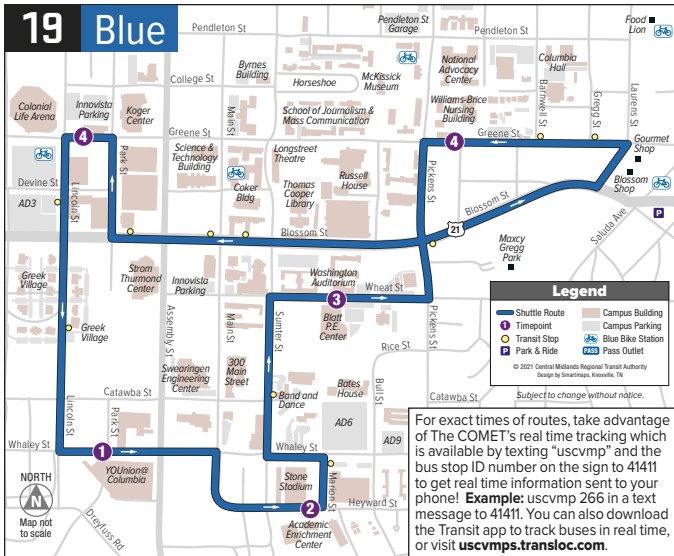

19 Blue

19 BLUE MONDAY - FRIDAY

Stop ID #	YOUnion @ Whaley MB	Heyward @ Academic Enrichment Center EB	Wheat @ P.E. Center/Blatt EB	Greene @ Williams-Brice Nursing Building WB	Greene @ Park WB	YOUnion @ Whaley MB
	1 1856	2 1854	3 1859	4 1766	5 1867	1 1856
7:30		7:33	7:36	7:43	7:49	7:53
7:45		7:48	7:51	7:58	8:04	8:08
8:00		8:03	8:06	8:13	8:19	8:23
8:15		8:18	8:21	8:28	8:34	8:38
8:30		8:33	8:36	8:43	8:49	8:53
8:45		8:48	8:51	8:58	9:04	9:08
9:00		9:03	9:06	9:13	9:19	9:23
9:15		9:18	9:21	9:28	9:34	9:38
9:30		9:33	9:36	9:43	9:49	9:53
9:45		9:48	9:51	9:58	10:04	10:08
10:00		10:03	10:06	10:13	10:19	10:23
10:15		10:18	10:21	10:28	10:34	10:38
10:30		10:33	10:36	10:43	10:49	10:53
10:45		10:48	10:51	10:58	11:04	11:08
11:00		11:03	11:06	11:13	11:19	11:23
11:15		11:18	11:21	11:28	11:34	11:38
11:30		11:33	11:36	11:43	11:49	11:53
11:45		11:48	11:51	11:58	12:04	12:08
12:00		12:03	12:06	12:13	12:19	12:23
12:15		12:18	12:21	12:28	12:34	12:38
12:30		12:33	12:36	12:43	12:49	12:53
12:45		12:48	12:51	12:58	1:04	1:08
1:00		1:03	1:06	1:13	1:19	1:23
1:15		1:18	1:21	1:28	1:34	1:38
1:30		1:33	1:36	1:43	1:49	1:53
1:45		1:48	1:51	1:58	2:04	2:08
2:00		2:03	2:06	2:13	2:19	2:23
2:15		2:18	2:21	2:28	2:34	2:38
2:30		2:33	2:36	2:43	2:49	2:53
2:45		2:48	2:51	2:58	3:04	3:08
3:00		3:03	3:06	3:13	3:19	3:23
3:15		3:18	3:21	3:28	3:34	3:38
3:30		3:33	3:36	3:43	3:49	3:53
3:45		3:48	3:51	3:58	4:04	4:08
4:00		4:03	4:06	4:13	4:19	4:23
4:15		4:18	4:21	4:28	4:34	4:38
4:30		4:33	4:36	4:43	4:49	4:53
4:45		4:48	4:51	4:58	5:04	5:08
5:00		5:03	5:06	5:13	5:19	5:23
5:15		5:18	5:21	5:28	5:34	5:38
5:30		5:33	5:36	5:43	5:49	5:53
5:45		5:48	5:51	5:58	6:04	6:08

AM times are lightface; PM times are boldface. Please arrive at your stop at least 5 minutes before the scheduled arrival time. Since safe service is a priority at The COMET, buses may be delayed due to traffic, weather, construction or other factors beyond our control. We apologize for any inconvenience caused should the bus be delayed.