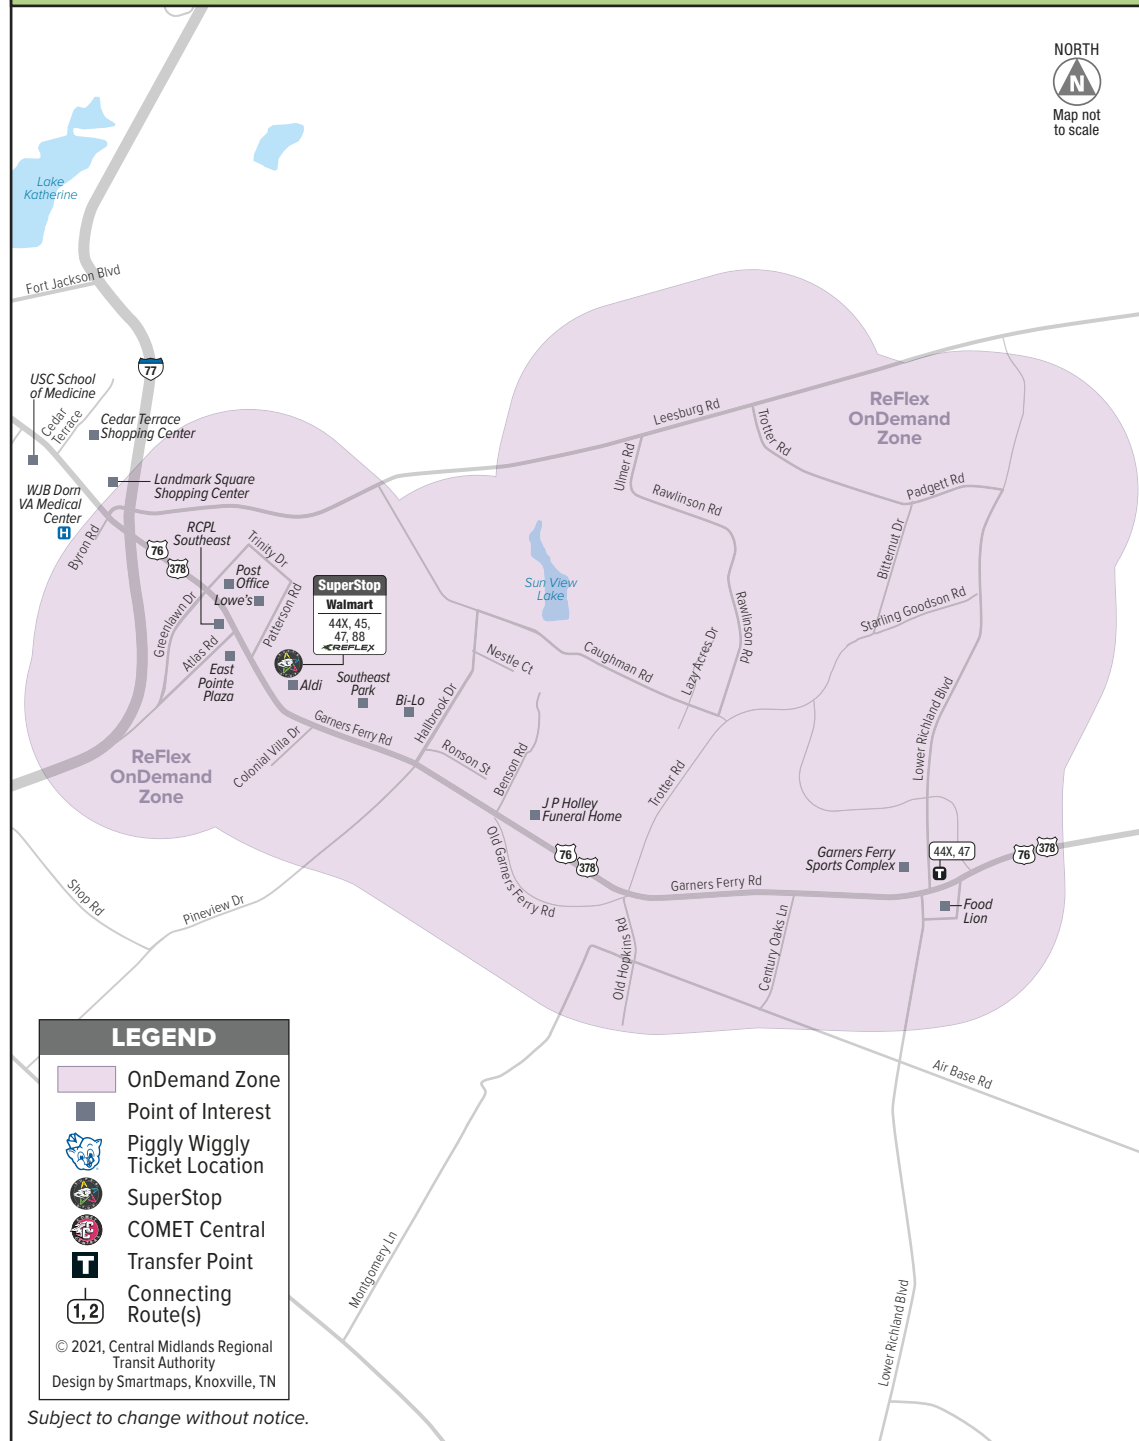

Lower Richland Blvd

Garners Ferry • Padgett • Lower Richland Blvd

LEGEND

- OnDemand Zone
- Point of Interest
- Piggly Wiggly Ticket Location
- SuperStop
- COMET Central
- Transfer Point
- Connecting Route(s)

© 2021, Central Midlands Regional Transit Authority
Design by Smartmaps, Knoxville, TN

Subject to change without notice.

Hopkins

Alvin S. Glenn Detention Center • Hopkins • Crowson SuperStop • Patterson & Garners Ferry SuperStop

LEGEND

- OnDemand Zone
- Point of Interest
- Piggly Wiggly Ticket Location
- SuperStop
- COMET Central
- Transfer Point
- Connecting Route(s)

© 2021, Central Midlands Regional Transit Authority
Design by Smartmaps, Knoxville, TN

Subject to change without notice.

Downtown/Forest Acres

Forest Acres City Hall • COMET Central • Laurel Street • Forest Dr Sam's Club SuperStop

LEGEND

- OnDemand Zone
- Point of Interest
- Piggly Wiggly Ticket Location
- SuperStop
- COMET Central
- Transfer Point
- Connecting Route(s)