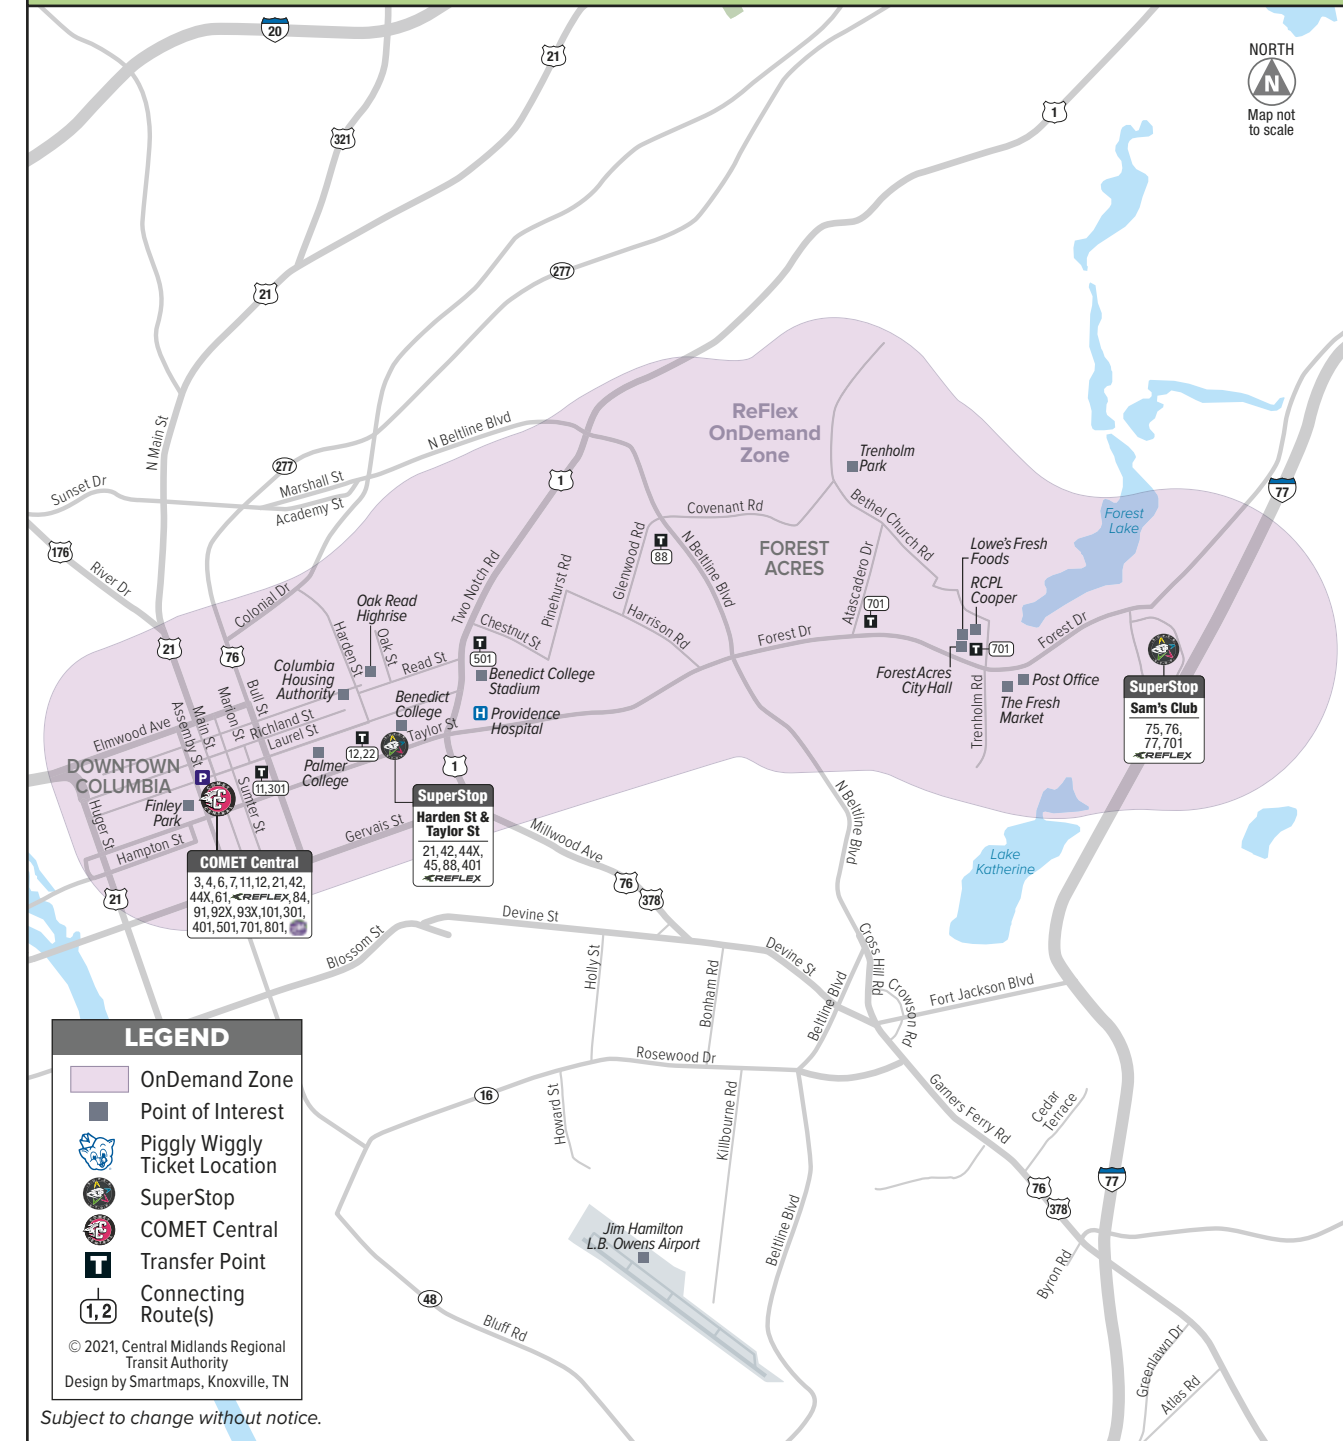

Lower Richland Blvd

Garners Ferry • Padgett • Lower Richland Blvd

LEGEND

- OnDemand Zone
- Point of Interest
- Piggly Wiggly Ticket Location
- SuperStop
- COMET Central
- Transfer Point
- Connecting Route(s)

© 2021, Central Midlands Regional Transit Authority
Design by Smartmaps, Knoxville, TN

Subject to change without notice.

Hopkins

Alvin S. Glenn Detention Center • Hopkins • Crowson SuperStop • Patterson & Garners Ferry SuperStop

LEGEND

- OnDemand Zone
- Point of Interest
- Piggly Wiggly Ticket Location
- SuperStop
- COMET Central
- Transfer Point
- Connecting Route(s)

© 2021, Central Midlands Regional Transit Authority
Design by Smartmaps, Knoxville, TN

Subject to change without notice.

Downtown/Forest Acres

Forest Acres City Hall • COMET Central • Laurel Street • Forest Dr Sam's Club SuperStop

LEGEND

- OnDemand Zone
- Point of Interest
- Piggly Wiggly Ticket Location
- SuperStop
- COMET Central
- Transfer Point
- Connecting Route(s)