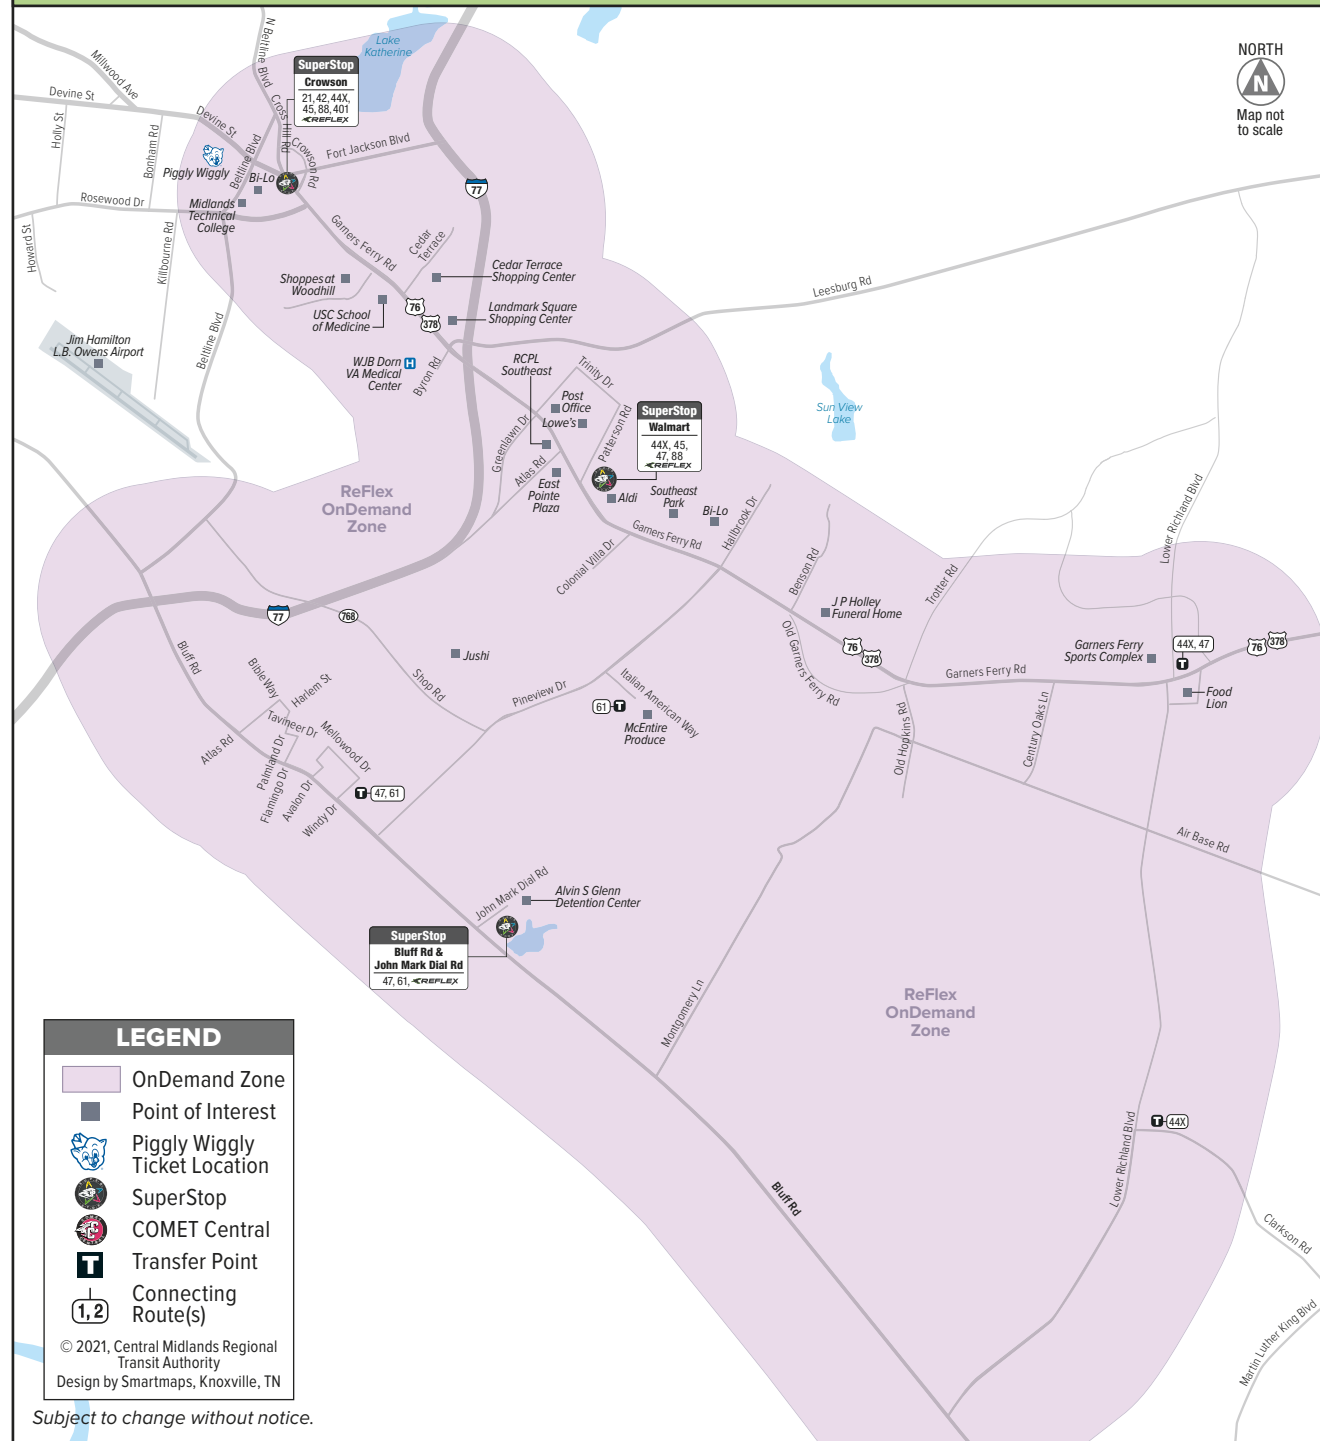

Lower Richland Blvd

Garners Ferry • Padgett • Lower Richland Blvd

LEGEND

- OnDemand Zone
- Point of Interest
- Piggly Wiggly Ticket Location
- SuperStop
- COMET Central
- Transfer Point
- Connecting Route(s)

© 2021, Central Midlands Regional Transit Authority
Design by Smartmaps, Knoxville, TN

Subject to change without notice.

Hopkins

Alvin S. Glenn Detention Center • Hopkins • Crowson SuperStop • Patterson & Garners Ferry SuperStop

LEGEND

- OnDemand Zone
- Point of Interest
- Piggly Wiggly Ticket Location
- SuperStop
- COMET Central
- Transfer Point
- Connecting Route(s)

© 2021, Central Midlands Regional Transit Authority
Design by Smartmaps, Knoxville, TN

Subject to change without notice.

Downtown/Forest Acres

Forest Acres City Hall • COMET Central • Laurel Street • Forest Dr Sam's Club SuperStop

LEGEND

- OnDemand Zone
- Point of Interest
- Piggly Wiggly Ticket Location
- SuperStop
- COMET Central
- Transfer Point
- Connecting Route(s)