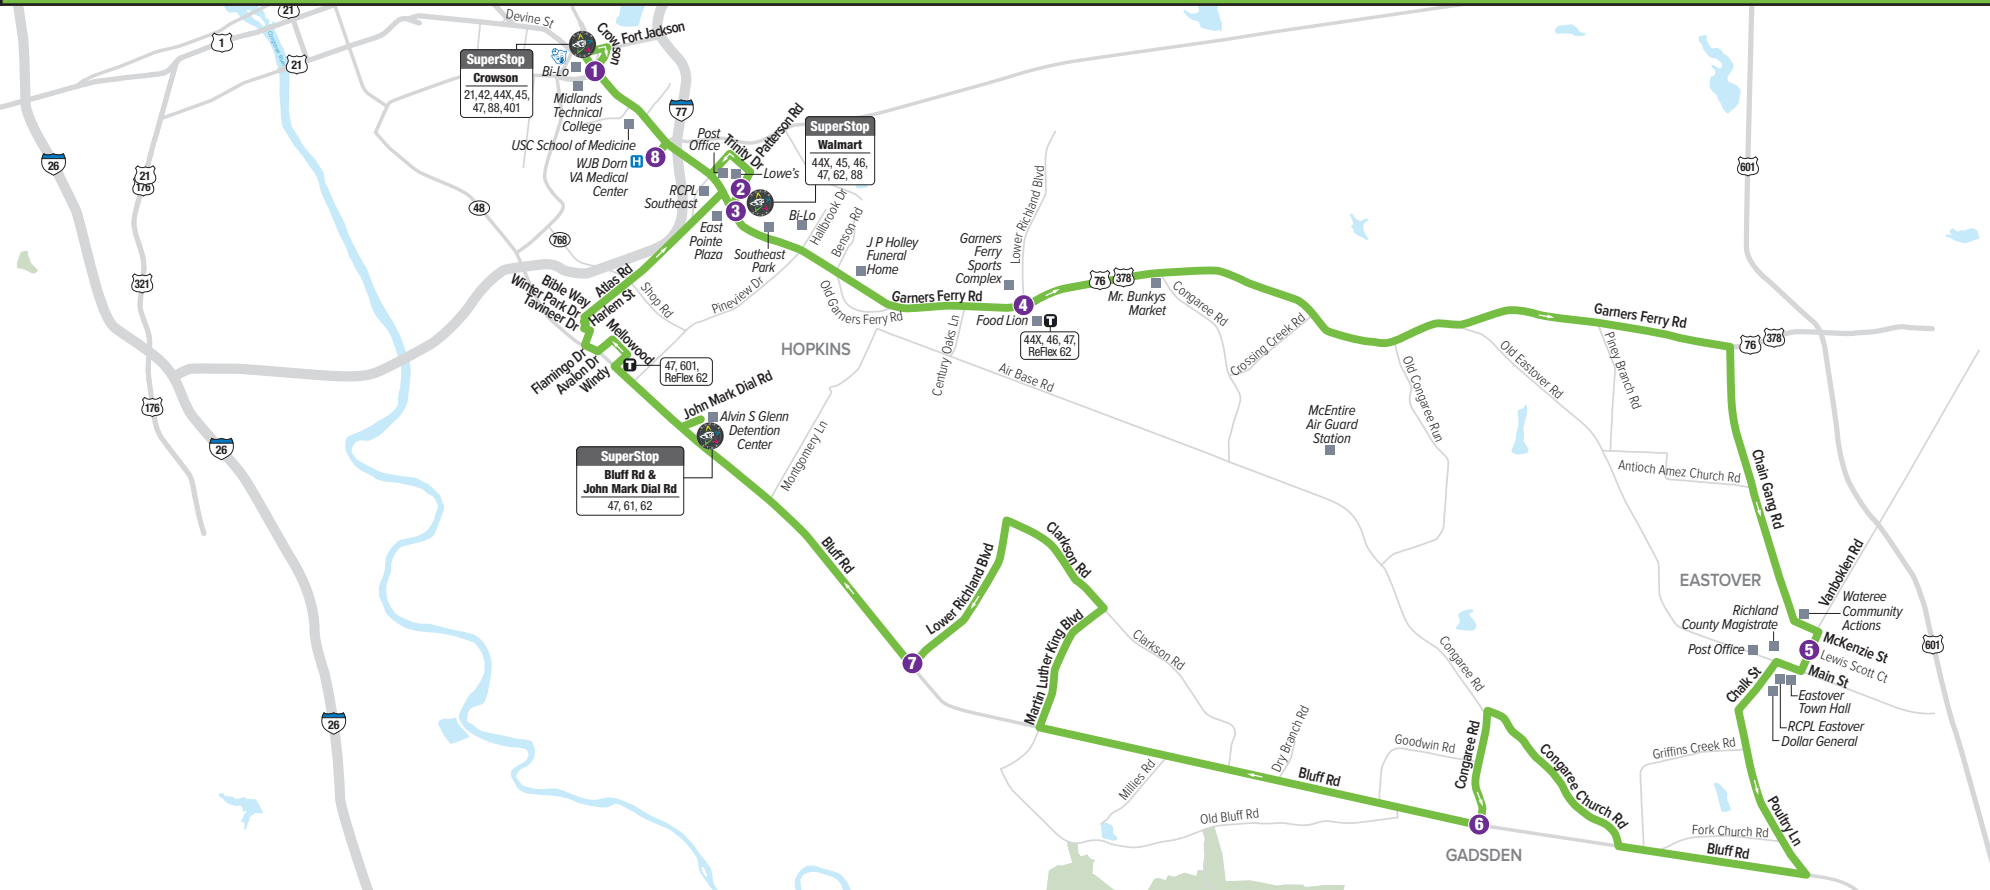

Crowson SuperStop  
Walmart SuperStop  
Garners Ferry Road  
Lower Richland Blvd.

Main Street  
Atlas Road  
Bluff Road

Eastover  
Gadsden  
Hopkins

To Vanboklen & Lewis SB					
MONDAY - FRIDAY			SATURDAY		
Stop #	Location	AM	PM	Stop #	Location
1	Crowson Road SuperStop (Departs)	5:22	12:23	1	Crowson Road SuperStop (Departs)
2	Garners Ferry & Patterson NB	5:33	547	2	Garners Ferry & Patterson NB
3	Garners Ferry & Patterson EB	5:35	1519	3	Garners Ferry & Patterson EB
4	Garners Ferry & Lower Richland EB	5:45	679	4	Garners Ferry & Lower Richland EB
5	Vanbokklen & Lewis (Arrives)	6:05	158	5	Vanbokklen & Lewis (Arrives)
		7:27	11:27		
		7:33	11:33		
		7:35	11:35		
		7:45	11:45		
		8:05	12:05		
		9:27	1:27		
		9:33	1:33		
		9:35	1:35		
		9:45	1:45		
		10:05	2:05		
		11:27	3:27		
		11:33	3:33		
		11:35	3:35		
		11:45	3:45		
		12:05	4:05		
		5:27	7:27		
		5:33	8:00		
		5:35	8:02		
		5:45	8:12		
		6:05	8:32		

To Crowson SuperStop					
MONDAY - FRIDAY			SATURDAY		
Stop #	Location	AM	PM	Stop #	Location
5	Vanbokklen & Lewis (Departs)	6:07	158	5	Vanbokklen & Lewis (Departs)
6	Bluff Rd & Congaree Rd SB	6:26	468	6	Bluff Rd & Congaree Rd SB
7	Lower Richland & Bluff Rd SB	6:41	379	7	Lower Richland & Bluff Rd SB
2	Garners Ferry & Patterson NB	7:05	547	2	Patterson & Garners Ferry SuperStop
3	VA Hospital	7:05	594	3	Patterson & Garners Ferry SuperStop
1	Crowson Road SuperStop (Arrives)	7:14	1293	1	Crowson Road SuperStop (Arrives)
		8:07	12:07		
		8:26	12:26		
		8:41	12:41		
		9:05	1:05		
		10:07	2:07		
		10:26	2:26		
		10:41	2:41		
		11:05	3:05		
		11:14	3:14		
		12:07	4:07		
		12:26	4:26		
		12:41	4:41		
		1:05	5:05		
		2:07	6:07		
		2:26	6:26		
		2:41	6:41		
		3:05	7:05		
		3:14	7:14		
		4:07	8:07		
		4:26	8:26		
		4:41	8:41		
		5:05	9:05		
		6:07	10:07		
		6:26	10:26		
		6:41	10:41		
		7:05	11:05		
		7:14	11:14		
		8:34	12:34		
		8:53	12:53		
		9:08	1:08		
		9:32	1:32		
		9:38	1:38		