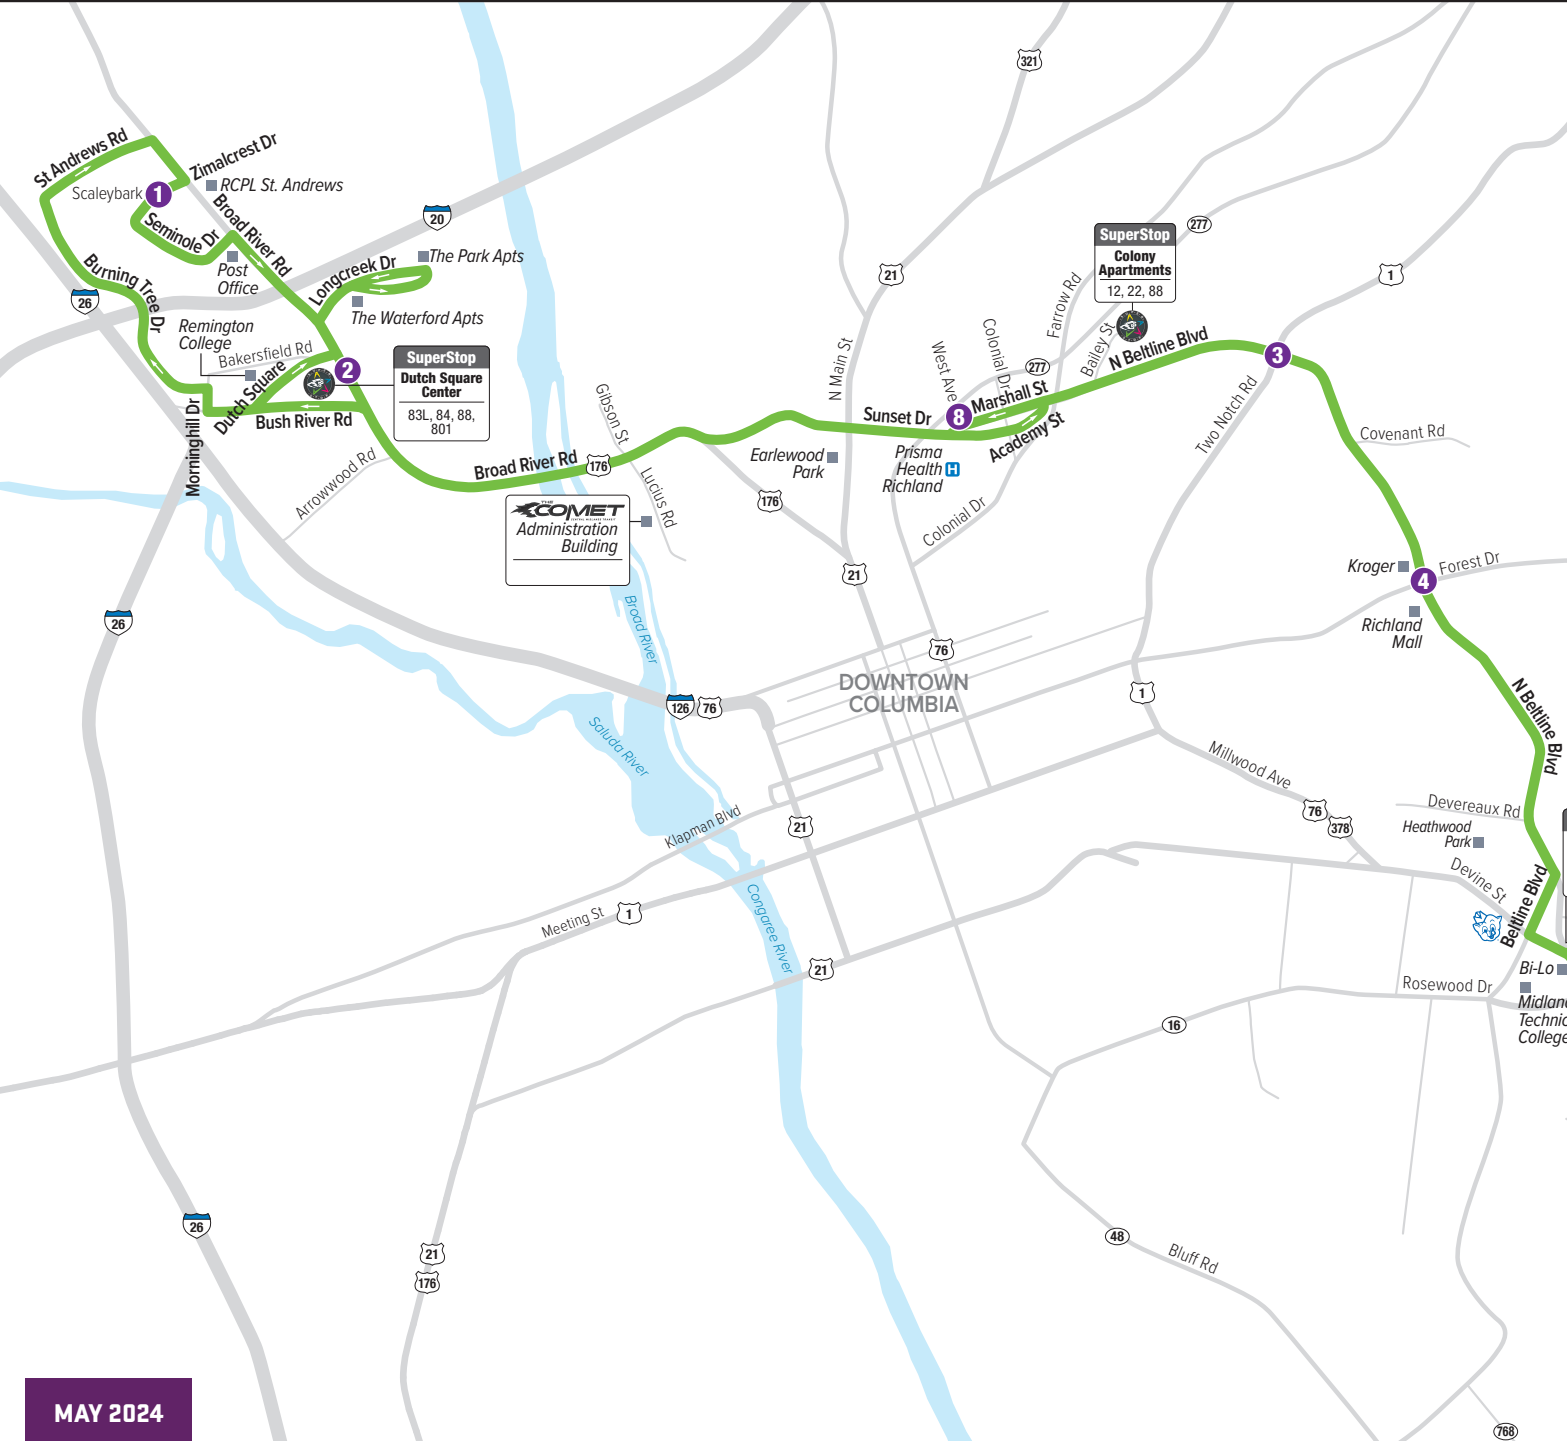

Garners Ferry Walmart SuperStop
Beltline Road
Longcreek Drive

The Park Apartments
Zimacrest Drive &
Seminole Drive

To Garners Ferry Walmart SuperStop

MONDAY - FRIDAY

Stop #	1	2	3	4	5	6	7
AM	9:26 11:26	9:35 11:35	9:43 11:43	9:50 11:50	9:54 11:54	10:08 12:08	10:14 12:14
PM	1:26 3:26	1:35 3:35	1:43 3:43	1:50 3:50	1:54 3:54	2:08 4:08	2:14 4:14

To Zimacrest Drive & Seminole Drive

MONDAY - FRIDAY

Stop #	7	5	4	8	2	1
AM	10:35 12:35	10:44 12:44	10:53 12:53	11:02 1:02	11:15 1:15	11:26 1:26
PM	2:35 4:35	2:44 4:44	2:53 4:53	3:02 5:02	3:15 5:15	3:26 5:26