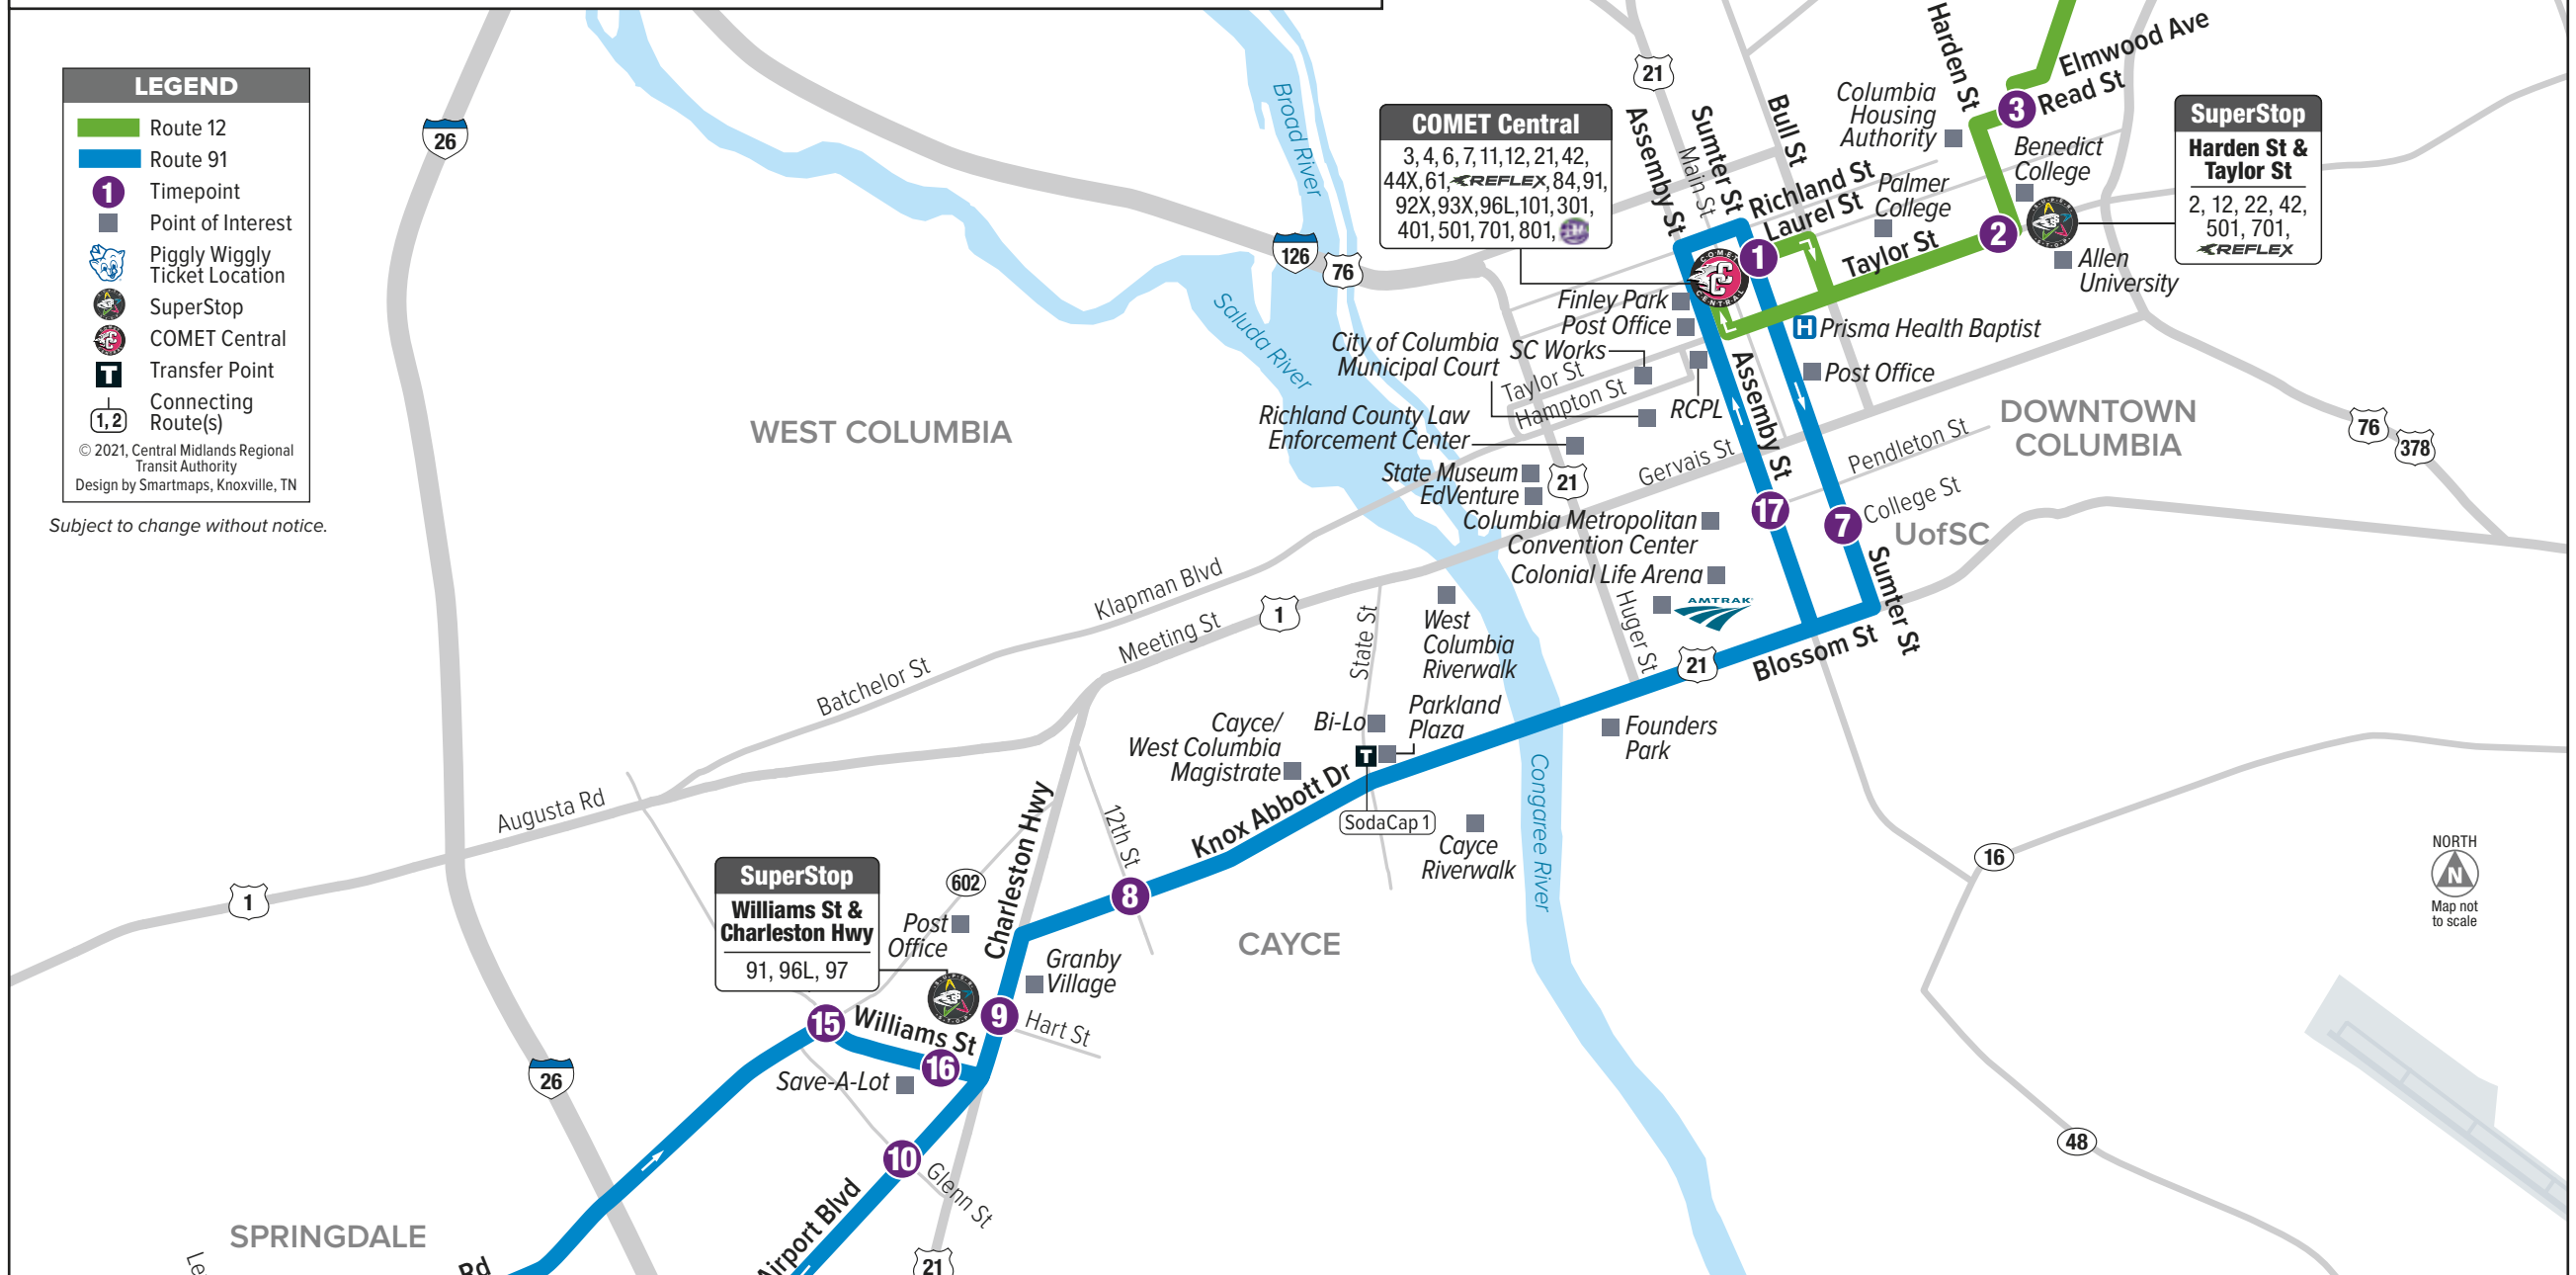

To COMET Central

Stop #	1 COMET Central Laurel & Sumter	2 Harden & Taylor NB	3 Read & Oak EB	4 Two Notch & Victory NB	5 Colony Apts SuperStop
AM	6:18	6:23	6:28	6:34	6:39
	7:18	7:23	7:28	7:34	7:39
	8:18	8:23	8:28	8:34	8:39
	9:18	9:23	9:28	9:34	9:39
	10:18	10:23	10:28	10:34	10:39
	11:18	11:23	11:28	11:34	11:39
	12:18	12:23	12:28	12:34	12:39
PM	1:18	1:23	1:28	1:34	1:39
	2:18	2:23	2:28	2:34	2:39
	3:18	3:23	3:28	3:34	3:39
	4:18	4:23	4:28	4:34	4:39
	5:18	5:23	5:28	5:34	5:39
	6:18	6:23	6:28	6:34	6:39
	7:18	7:23	7:28	7:34	7:39
	8:18	8:23	8:28	8:34	8:39

Stop #	5 Colony Apts SuperStop	6 Beltline & Two Notch EB	3 Read & Oak WB	2 Taylor at RR Tracks WB	1 COMET Central Laurel & Sumter	1 COMET Central Laurel & Sumter	Continues as Route #
AM	6:40	6:46	6:54	7:00	7:06	—	91
	7:40	7:46	7:54	8:00	8:06	—	91
	8:40	8:46	8:54	9:00	9:06	—	91
	9:40	9:46	9:54	10:00	10:06	—	91
	10:40	10:46	10:54	11:00	11:06	—	91
	11:40	11:46	11:54	12:00	12:06	—	91
	12:40	12:46	12:54	1:00	1:06	—	91
PM	1:40	1:46	1:54	2:00	2:06	—	91
	2:40	2:46	2:54	3:00	3:06	—	91
	3:40	3:46	3:54	4:00	4:06	—	91
	4:40	4:46	4:54	5:00	5:06	—	91
	5:40	5:46	5:54	6:00	6:06	—	91
	6:40	6:46	6:54	7:00	—	7:06	12
	7:40	7:46	7:54	8:00	—	8:06	12
	8:40	8:46	8:54	9:00	—	9:06	6*

LEGEND

- Route 12
- Route 91
- Timepoint
- Point of Interest
- Piggly Wiggly
- Ticket Location
- SuperStop
- COMET Central
- Transfer Point
- Connecting Route(s)

© 2021, Central Midlands Regional Transit Authority
Design by Smartmaps, Knoxville, TN

Subject to change without notice.

91 Springdale / Cayce | MTC • Airport • Knox Abbott • Platt Springs • COMET Central

ROUTE 91 MONDAY - FRIDAY

ROUTE 91 MONDAY - FRIDAY

To MTC / Columbia Metropolitan Airport

To COMET Central

Stop #	1 COMET Central Laurel & Sumter	7 Sumter & College SB	8 Knox Abbott & 12th WB	9 Charleston & Hart SB	10 SuperStop Airport & Glenn SB	11 Edmund Hwy & Lowndale SB	12 Lexington & Midlands Tech College	13 Columbia Metro Airport
AM	6:15	6:16	6:26	6:29	6:30	6:35	6:38	6:50
	7:15	7:16	7:26	7:29	7:30	7:35	7:38	7:50
	8:15	8:16	8:26	8:29	8:30	8:35	8:38	8:50
	9:15	9:16	9:26	9:29	9:30	9:35	9:38	9:50
	10:15	10:16	10:26	10:29	10:30	10:35	10:38	10:50
	11:15	11:16	11:26	11:29	11:30	11:35	11:38	11:50
	12:15	12:16	12:26	12:29	12:30	12:35	12:38	12:50
PM	1:15	1:16	1:26	1:29	1:30	1:35	1:38	1:50
	2:15	2:16	2:26	2:29	2:30	2:35	2:38	2:50
	3:15	3:16	3:26	3:29	3:30	3:35	3:38	3:50
	4:15	4:16	4:26	4:29	4:30	4:35	4:38	4:50
	5:15	5:16	5:26	5:29	5:30	5:35	5:38	5:50
	6:15	6:16	6:26	6:29	6:30	6:35	6:38	6:50

Stop #	13 Columbia Metro Airport	14 Platt Springs & Lexington NB	15 Platt & Williams NB	16 Williams & Charleston SB SuperStop	8 Knox Abbott & 12th EB	17 Assembly & Pendleton NB	1 COMET Central Laurel & Sumter	Continues as Route #
AM	6:50	6:53	6:58	6:59	7:04	7:12	7:15	12
	7:50	7:53	7:58	7:59	8:04	8:12	8:15	12
	8:50	8:53	8:58	8:59	9:04	9:12	9:15	12
	9:50	9:53	9:58	9:59	10:04	10:12	10:15	12
	10:50	10:53	10:58	10:59	11:04	11:12	11:15	12
	11:50	11:53	11:58	11:59	12:04	12:12	12:15	12
	12:50	12:53	12:58	12:59	1:04	1:12	1:15	12
PM	1:50	1:53	1:58	1:59	2:04	2:12	2:15	12
	2:50	2:53	2:58	2:59	3:04	3:12	3:15	12
	3:50	3:53	3:58	3:59	4:04	4:12	4:15	12
	4:50	4:53	4:58	4:59	5:04	5:12	5:15	12
	5:50	5:53	5:58	5:59	6:04	6:12	6:15	12
	6:50	6:53	6:58	6:59	7:04	7:12	7:15	6*

G* = Bus returns to The COMET garage.
AM times are lightface; PM times are boldface.
Please arrive at your stop at least 5 minutes before the scheduled arrival time. Since safe service is a priority at The COMET, buses may be delayed due to traffic, weather, construction or other factors beyond our control. We apologize for any inconvenience caused should the bus be delayed.