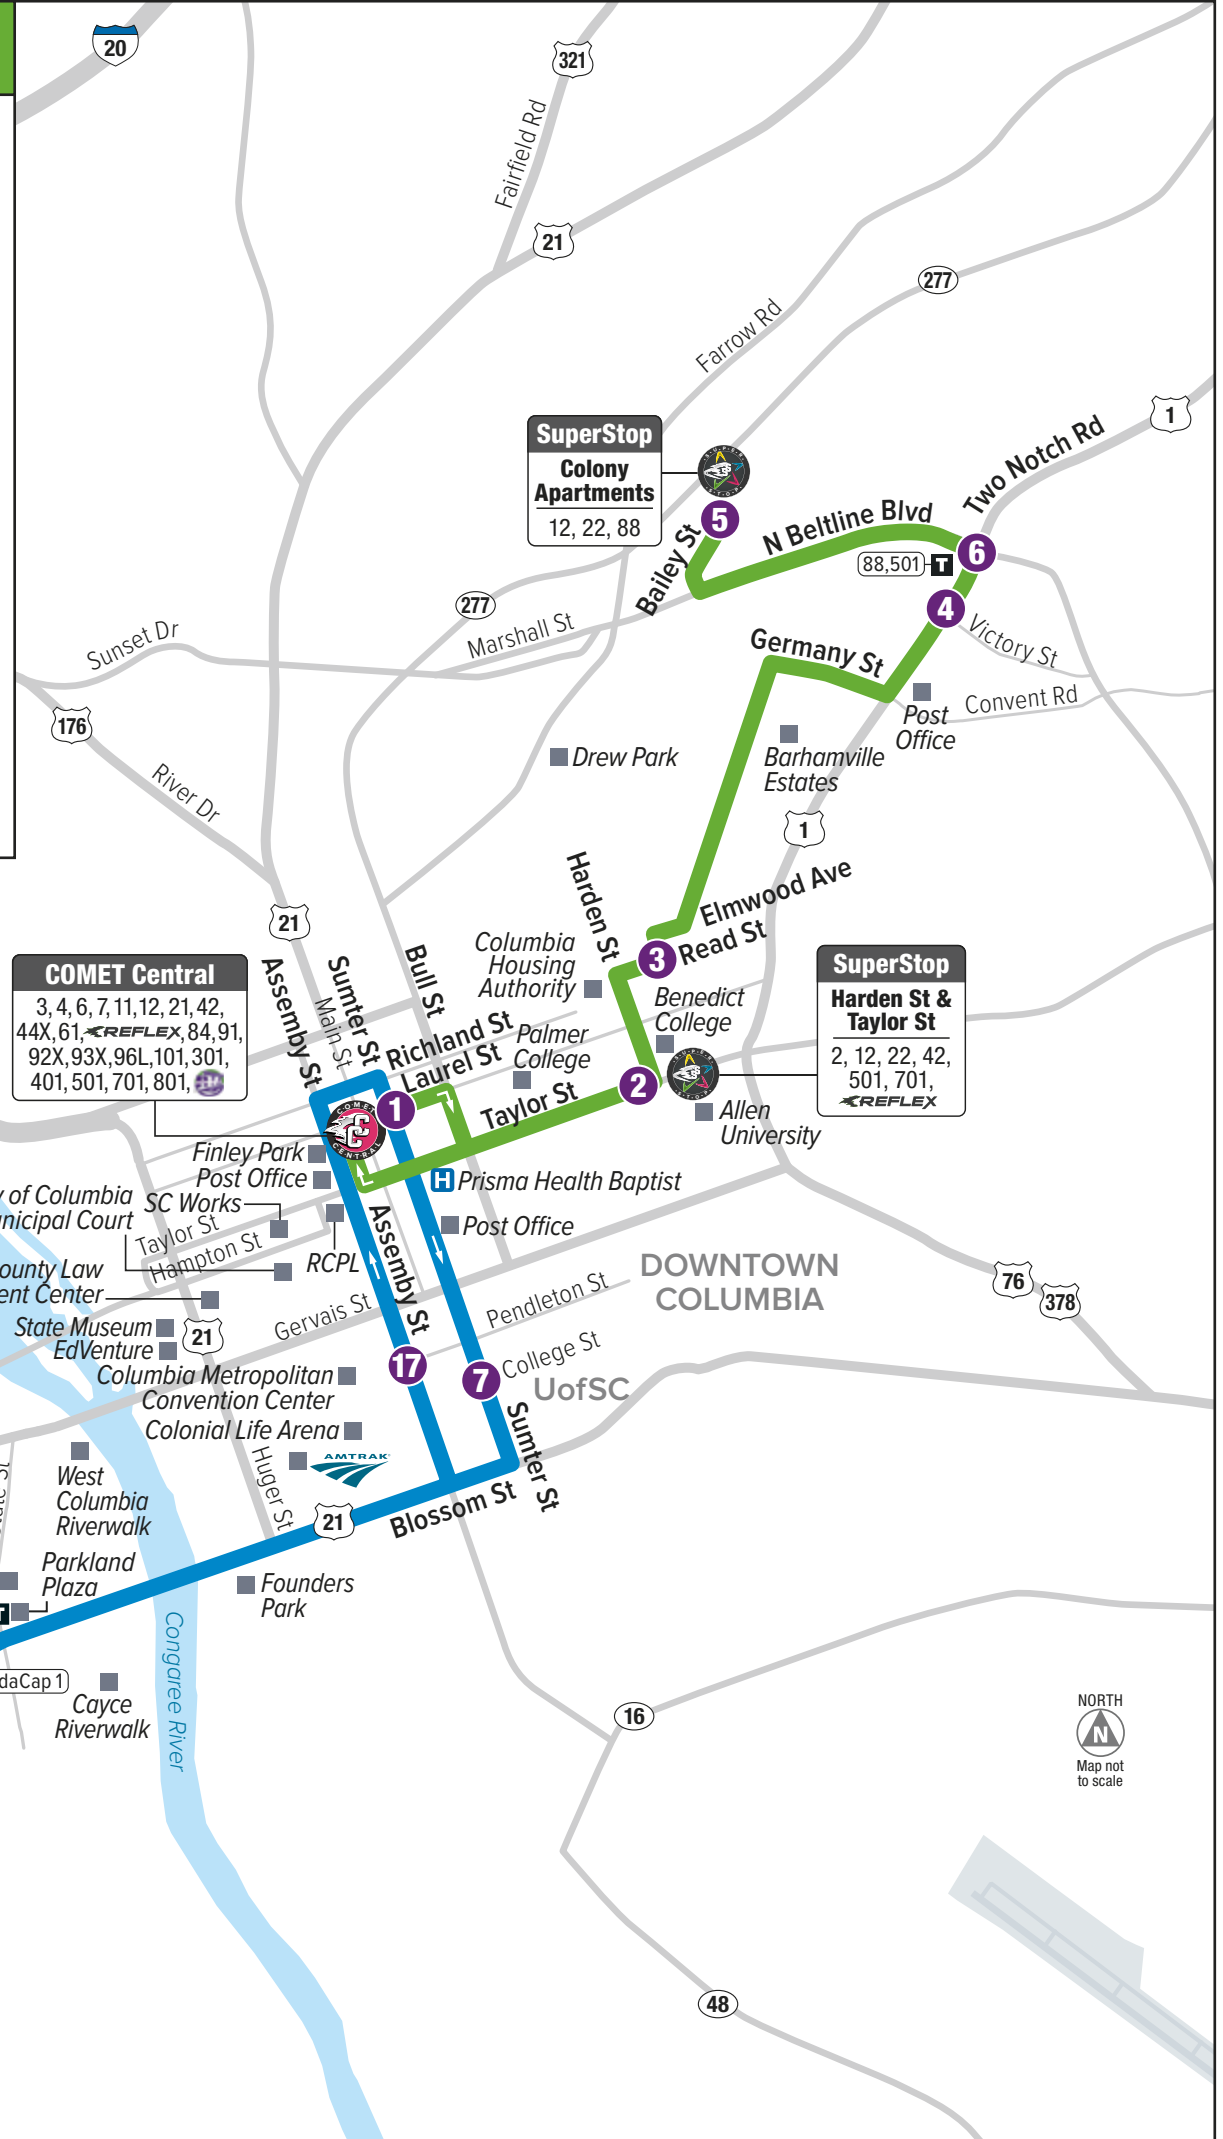

To COMET Central

Stop #	1 COMET Central Laurel & Sumter	2 Harden & Taylor NB	3 Read & Oak EB	4 Two Notch & Victory NB	5 Colony Apts SuperStop
AM	6:18	6:23	6:28	6:34	6:39
	7:18	7:23	7:28	7:34	7:39
	8:18	8:23	8:28	8:34	8:39
	9:18	9:23	9:28	9:34	9:39
	10:18	10:23	10:28	10:34	10:39
	11:18	11:23	11:28	11:34	11:39
	12:18	12:23	12:28	12:34	12:39
PM	1:18	1:23	1:28	1:34	1:39
	2:18	2:23	2:28	2:34	2:39
	3:18	3:23	3:28	3:34	3:39
	4:18	4:23	4:28	4:34	4:39
	5:18	5:23	5:28	5:34	5:39
	6:18	6:23	6:28	6:34	6:39
	7:18	7:23	7:28	7:34	7:39
	8:18	8:23	8:28	8:34	8:39

Stop #	5 Colony Apts SuperStop	6 Beltline & Two Notch EB	3 Read & Oak WB	2 Taylor at RR Tracks WB	1 COMET Central Laurel & Sumter	1 COMET Central Laurel & Sumter	Continues as Route #
AM	6:40	6:46	6:54	7:00	7:06	—	91
	7:40	7:46	7:54	8:00	8:06	—	91
	8:40	8:46	8:54	9:00	9:06	—	91
	9:40	9:46	9:54	10:00	10:06	—	91
	10:40	10:46	10:54	11:00	11:06	—	91
	11:40	11:46	11:54	12:00	12:06	—	91
	12:40	12:46	12:54	1:00	1:06	—	91
PM	1:40	1:46	1:54	2:00	2:06	—	91
	2:40	2:46	2:54	3:00	3:06	—	91
	3:40	3:46	3:54	4:00	4:06	—	91
	4:40	4:46	4:54	5:00	5:06	—	91
	5:40	5:46	5:54	6:00	6:06	—	91
	6:40	6:46	6:54	7:00	—	7:06	12
	7:40	7:46	7:54	8:00	—	8:06	12
	8:40	8:46	8:54	9:00	—	9:06	6*

LEGEND

- Route 12
- Route 91
- Timepoint
- Point of Interest
- Piggly Wiggly
- Ticket Location
- SuperStop
- COMET Central
- Transfer Point
- Connecting Route(s)

© 2021, Central Midlands Regional Transit Authority
Design by Smartmaps, Knoxville, TN

Subject to change without notice.

91 Springdale / Cayce | MTC • Airport • Knox Abbott • Platt Springs • COMET Central

ROUTE 91 MONDAY - FRIDAY

ROUTE 91 MONDAY - FRIDAY

To MTC / Columbia Metropolitan Airport

To COMET Central

Stop #	1 COMET Central Laurel & Sumter	7 Sumter & College SB	8 Knox Abbott & 12th WB	9 Charleston & Hart SB	10 SuperStop Airport & Glenn SB	11 Edmund Hwy & Lowndale SB	12 Lexington & Midlands Tech College	13 Columbia Metro Airport
AM	6:15	6:16	6:26	6:29	6:30	6:35	6:38	6:50
	7:15	7:16	7:26	7:29	7:30	7:35	7:38	7:50
	8:15	8:16	8:26	8:29	8:30	8:35	8:38	8:50
	9:15	9:16	9:26	9:29	9:30	9:35	9:38	9:50
	10:15	10:16	10:26	10:29	10:30	10:35	10:38	10:50
	11:15	11:16	11:26	11:29	11:30	11:35	11:38	11:50
	12:15	12:16	12:26	12:29	12:30	12:35	12:38	12:50
PM	1:15	1:16	1:26	1:29	1:30	1:35	1:38	1:50
	2:15	2:16	2:26	2:29	2:30	2:35	2:38	2:50
	3:15	3:16	3:26	3:29	3:30	3:35	3:38	3:50
	4:15	4:16	4:26	4:29	4:30	4:35	4:38	4:50
	5:15	5:16	5:26	5:29	5:30	5:35	5:38	5:50
	6:15	6:16	6:26	6:29	6:30	6:35	6:38	6:50

Stop #	13 Columbia Metro Airport	14 Platt Springs & Lexington NB	15 Platt & Williams NB	16 Williams & Charleston SB SuperStop	8 Knox Abbott & 12th EB	17 Assembly & Pendleton NB	1 COMET Central Laurel & Sumter	Continues as Route #
AM	6:50	6:53	6:58	6:59	7:04	7:12	7:15	12
	7:50	7:53	7:58	7:59	8:04	8:12	8:15	12
	8:50	8:53	8:58	8:59	9:04	9:12	9:15	12
	9:50	9:53	9:58	9:59	10:04	10:12	10:15	12
	10:50	10:53	10:58	10:59	11:04	11:12	11:15	12
	11:50	11:53	11:58	11:59	12:04	12:12	12:15	12
	12:50	12:53	12:58	12:59	1:04	1:12	1:15	12
PM	1:50	1:53	1:58	1:59	2:04	2:12	2:15	12
	2:50	2:53	2:58	2:59	3:04	3:12	3:15	12
	3:50	3:53	3:58	3:59	4:04	4:12	4:15	12
	4:50	4:53	4:58	4:59	5:04	5:12	5:15	12
	5:50	5:53	5:58	5:59	6:04	6:12	6:15	12
	6:50	6:53	6:58	6:59	7:04	7:12	7:15	6*

G* = Bus returns to The COMET garage.
AM times are lightface; PM times are boldface.
Please arrive at your stop at least 5 minutes before the scheduled arrival time. Since safe service is a priority at The COMET, buses may be delayed due to traffic, weather, construction or other factors beyond our control. We apologize for any inconvenience caused should the bus be delayed.