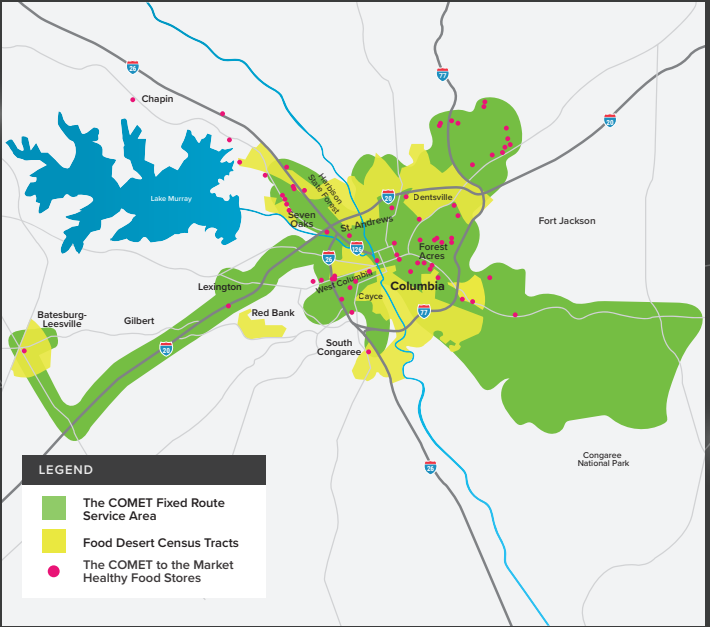

Service Areas

SUBJECT TO CHANGE

FORMS OF PAYMENT

Credit cards, pre-paid gift credit cards, Lyft or Uber gift cards. Download the Lyft or Uber app at the App Store or Google Play today!

NO SMARTPHONE? IN A MOBILITY DEVICE?

If you do not have a smartphone or do not have access to getting one of the payment methods above, contact DART at 803-255-7124 to schedule a wheelchair accessible vehicle (WAV) to pick you up.

Mention the program you are interested in and your pick up and drop off location as defined in the program rules. The fare is $10.00 one way and the WAV will pick you up within 60-90 minutes.

Visit <https://ors.sc.gov/consumers/telecommunications/lifeline> for details on getting a free or low cost lifeline cellular telephone.