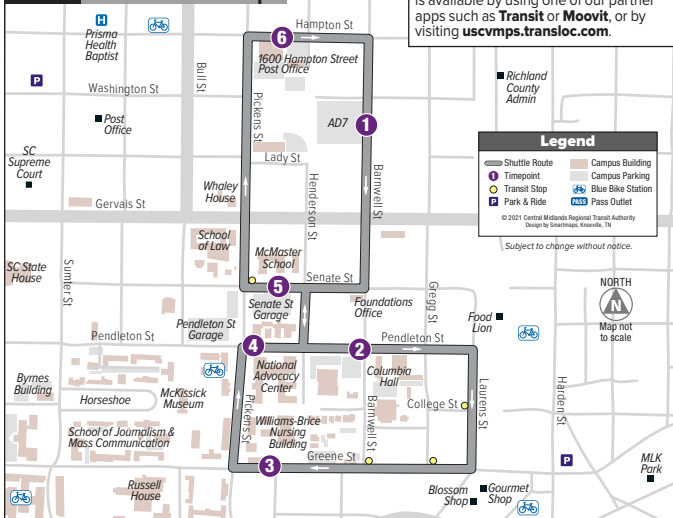

Williams-Brice Nursing Building

National Advocacy Center

McMaster School

1600 Hampton Street

www.CatchTheCOMET.org

803.255.7100 • 711 through Relay Service

13 North Loop

For exact times of routes, take advantage of The COMET's real time tracking which is available by using one of our partner apps such as **Transit** or **Moovit**, or by visiting uscvmcs.transloc.com.

13 NORTH LOOP

MONDAY - FRIDAY

Stop #	1 Barnwell @ AD7 Lot SB	2 Pendleton @ Barnwell EB	3 Greene @ Williams- Brice Nursing Building WB	4 National Advocacy Center @ Pendleton EB	5 Senate @ McMaster WB	6 Hampton @ 1600 EB	1 Barnwell @ AD7 Lot SB
	1840	043	1766	1841	1864	1842	1840
AM	7:30	7:34	7:39	7:42	7:43	7:47	7:49
	7:50	7:54	7:59	8:02	8:03	8:07	8:09
	8:10	8:14	8:19	8:22	8:23	8:27	8:29
	8:30	8:34	8:39	8:42	8:43	8:47	8:49
	8:50	8:54	8:59	9:02	9:03	9:07	9:09
	9:10	9:14	9:19	9:22	9:23	9:27	9:29
	9:30	9:34	9:39	9:42	9:43	9:47	9:49
	9:50	9:54	9:59	10:02	10:03	10:07	10:09
	10:10	10:14	10:19	10:22	10:23	10:27	10:29
	10:30	10:34	10:39	10:42	10:43	10:47	10:49
	10:50	10:54	10:59	11:02	11:03	11:07	11:09
	11:10	11:14	11:19	11:22	11:23	11:27	11:29
	11:30	11:34	11:39	11:42	11:43	11:47	11:49
	11:50	11:54	11:59	12:02	12:03	12:07	12:09
PM	12:10	12:14	12:19	12:22	12:23	12:27	12:29
	12:30	12:34	12:39	12:42	12:43	12:47	12:49
	12:50	12:54	12:59	1:02	1:03	1:07	1:09
	1:10	1:14	1:19	1:22	1:23	1:27	1:29
	1:30	1:34	1:39	1:42	1:43	1:47	1:49
	1:50	1:54	1:59	2:02	2:03	2:07	2:09
	2:10	2:14	2:19	2:22	2:23	2:27	2:29
	2:30	2:34	2:39	2:42	2:43	2:47	2:49
	2:50	2:54	2:59	3:02	3:03	3:07	3:09
	3:10	3:14	3:19	3:22	3:23	3:27	3:29
	3:30	3:34	3:39	3:42	3:43	3:47	3:49
	3:50	3:54	3:59	4:02	4:03	4:07	4:09
	4:10	4:14	4:19	4:22	4:23	4:27	4:29
	4:30	4:34	4:39	4:42	4:43	4:47	4:49
	4:50	4:54	4:59	5:02	5:03	5:07	5:09
	5:10	5:14	5:19	5:22	5:23	5:27	5:29
	5:30	5:34	5:39	5:42	5:43	5:47	5:49
	5:50	5:54	5:59	6:02	6:03	6:07	6:09