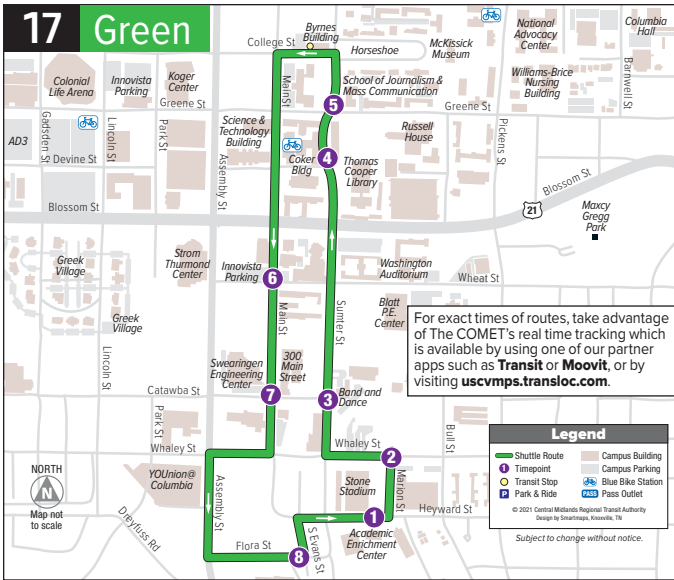

Effective Thursday, August 19, 2021

South Carolina

ROUTE 17 GREEN

Weekday Service

MONDAY - FRIDAY

Every 20 minutes 7:30 AM – 6:00 PM

No service on reduced service days

Academic Enrichment Center

Bates House

Band and Dance

Coker Life Science

**School of Journalism &
Mass Communication**

Innovista Parking (519 Main)

Swearingen Engineering Center

Flora/Evans Parking Lots

www.CatchTheCOMET.org

803.255.7100 • 711 through Relay Service

17 Green

For exact times of routes, take advantage of The COMET's real time tracking which is available by using one of our partner apps such as **Transit** or **Moovit**, or by visiting uscvmpts.transloc.com.

Legend

- Shuttle Route
- Timepoint
- Transit Stop
- Park & Ride
- Campus Building
- Campus Parking
- Blue Bike Station
- PASS Pass Outlet

© 2021 Central Midlands Regional Transit Authority
 Design by Smartmaps, Knoxville, TN
 Subject to change without notice.