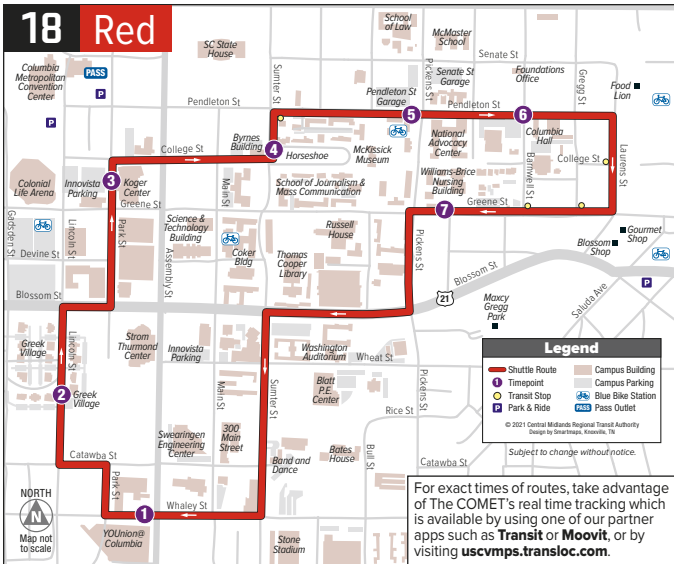

18 Red

18 RED MONDAY - FRIDAY

Stop ID #	1 YOUnion @ Whaley St MB	2 Greek Village MB	3 College @ Innovista Parking NB	4 Sumter @ Horseshoe NB	5 Pendleton @ Pickens EB	6 Pendleton @ Barnwell EB	7 Greene @ Williams-Brice Nursing Building WB	1 YOUnion @ Whaley St MB
	1856	1851	1852	1853	024	043	1766	1856
AM	7:30	7:33	7:36	7:39	7:41	7:43	7:47	7:59
	7:45	7:48	7:51	7:54	7:56	7:58	8:02	8:14
	8:00	8:03	8:06	8:09	8:11	8:13	8:17	8:29
	8:15	8:18	8:21	8:24	8:26	8:28	8:32	8:44
	8:30	8:33	8:36	8:39	8:41	8:43	8:47	8:59
	8:45	8:48	8:51	8:54	8:56	8:58	9:02	9:14
	9:00	9:03	9:06	9:09	9:11	9:13	9:17	9:29
	9:15	9:18	9:21	9:24	9:26	9:28	9:32	9:44
	9:30	9:33	9:36	9:39	9:41	9:43	9:47	9:59
	9:45	9:48	9:51	9:54	9:56	9:58	10:02	10:14
10:00	10:03	10:06	10:09	10:11	10:13	10:17	10:29	
10:15	10:18	10:21	10:24	10:26	10:28	10:32	10:44	
10:30	10:33	10:36	10:39	10:41	10:43	10:47	10:59	
10:45	10:48	10:51	10:54	10:56	10:58	11:02	11:14	
11:00	11:03	11:06	11:09	11:11	11:13	11:17	11:29	
11:15	11:18	11:21	11:24	11:26	11:28	11:32	11:44	
11:30	11:33	11:36	11:39	11:41	11:43	11:47	11:59	
11:45	11:48	11:51	11:54	11:56	11:58	12:02	12:14	
PM	12:00	12:03	12:06	12:09	12:11	12:13	12:17	12:29
	12:15	12:18	12:21	12:24	12:26	12:28	12:32	12:44
	12:30	12:33	12:36	12:39	12:41	12:43	12:47	12:59
	12:45	12:48	12:51	12:54	12:56	12:58	1:02	1:14
	1:00	1:03	1:06	1:09	1:11	1:13	1:17	1:29
	1:15	1:18	1:21	1:24	1:26	1:28	1:32	1:44
	1:30	1:33	1:36	1:39	1:41	1:43	1:47	1:59
	1:45	1:48	1:51	1:54	1:56	1:58	2:02	2:14
	2:00	2:03	2:06	2:09	2:11	2:13	2:17	2:29
	2:15	2:18	2:21	2:24	2:26	2:28	2:32	2:44
	2:30	2:33	2:36	2:39	2:41	2:43	2:47	2:59
	2:45	2:48	2:51	2:54	2:56	2:58	3:02	3:14
	3:00	3:03	3:06	3:09	3:11	3:13	3:17	3:29
	3:15	3:18	3:21	3:24	3:26	3:28	3:32	3:44
	3:30	3:33	3:36	3:39	3:41	3:43	3:47	3:59
	3:45	3:48	3:51	3:54	3:56	3:58	4:02	4:14
	4:00	4:03	4:06	4:09	4:11	4:13	4:17	4:29
	4:15	4:18	4:21	4:24	4:26	4:28	4:32	4:44
	4:30	4:33	4:36	4:39	4:41	4:43	4:47	4:59
	4:45	4:48	4:51	4:54	4:56	4:58	5:02	5:14
5:00	5:03	5:06	5:09	5:11	5:13	5:17	5:29	
5:15	5:18	5:21	5:24	5:26	5:28	5:32	5:44	
5:30	5:33	5:36	5:39	5:41	5:43	5:47	5:59	

AM times are lightface; PM times are boldface. Please arrive at your stop at least 5 minutes before the scheduled arrival time. Since safe service is a priority at The COMET, buses may be delayed due to traffic, weather, construction or other factors beyond our control. We apologize for any inconvenience caused should the bus be delayed.