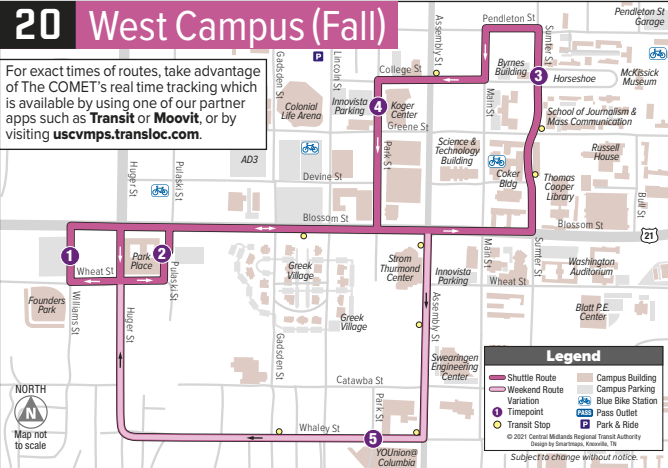

# ROUTE 20

**WEST CAMPUS (FALL)**

Weekday &  
Weekend Service

## WEEKENDS

Every 20 minutes 9:00 AM – 1:00 PM &  
3:00 PM – 8:00 PM

---

**Founders Park  
Park Place Apartments  
Horseshoe  
Innovista Parking (821 Park)**

[www.CatchTheCOMET.org](http://www.CatchTheCOMET.org)  
803.255.7100 • 711 through Relay Service

# 20 West Campus (Fall)

For exact times of routes, take advantage of The COMET's real time tracking which is available by using one of our partner apps such as **Transit** or **Moovit**, or by visiting [uscvmps.transloc.com](http://uscvmps.transloc.com).