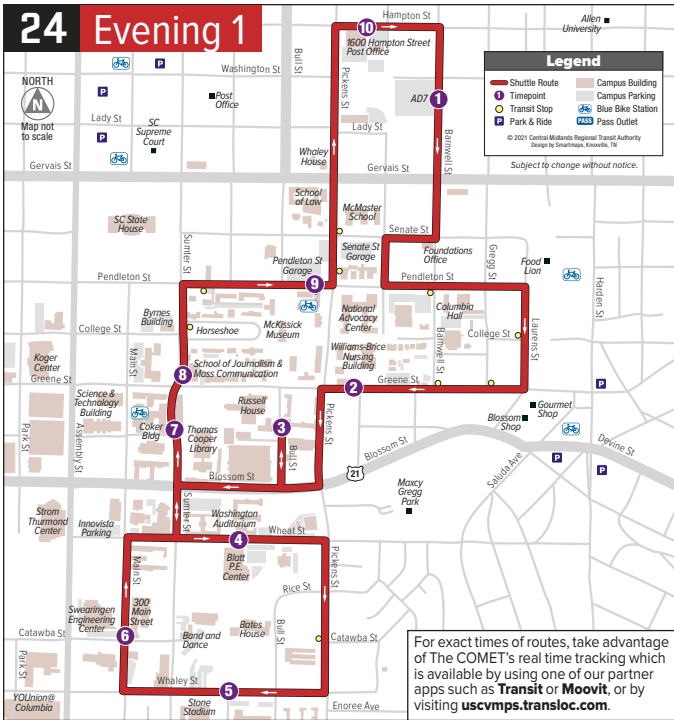

24 Evening 1

Legend

- Shuttle Route
- Timepoint
- Transit Stop
- Park & Ride
- Campus Building
- Campus Parking
- Blue Bike Station
- Pass Outlet

© 2021 Central Midlands Regional Transit Authority
Design by Smartmaps, Knoxville, TN
Subject to change without notice.

For exact times of routes, take advantage of The COMET's real time tracking which is available by using one of our partner apps such as **Transit** or **Moovit**, or by visiting uscvmpts.transloc.com.

24 EVENING 1 MONDAY - FRIDAY

Stop ID #	Stop ID #	Stop ID #	Stop ID #	Stop ID #
1 Barnwell @ AD7 Lot SB	2 Greene @ Williams-Brice Nursing Building WB	3 Bull @ Russell House MB	4 Blatt P.E. Center @ Wheat Street MB	5 Whaley @ Bates WB
1840	1766	1861	1863	1860
6:00	6:06	6:10	6:15	6:18
6:30	6:36	6:40	6:45	6:48
7:00	7:06	7:10	7:15	7:18
7:30	7:36	7:40	7:45	7:48
8:00	8:06	8:10	8:15	8:18
8:30	8:36	8:40	8:45	8:48
9:00	9:06	9:10	9:15	9:18
9:30	9:36	9:40	9:45	9:48
10:00	10:06	10:10	10:15	10:18
10:30	10:36	10:40	10:45	10:48
11:00	11:06	11:10	11:15	11:18
11:30	11:36	11:40	11:45	11:48
12:00	12:06	12:10	12:15	12:18
6 Main @ 300 Main Street NB	7 Sumter @ Coker Life Science NB	8 Sumter @ School of Journalism NB	9 Pendleton @ Pickens EB	10 Hampton @ 1600 Hampton EB
1862	1865	1845	024	1842
6:19	6:22	6:23	6:25	6:29
6:49	6:52	6:53	6:55	6:59
7:19	7:22	7:23	7:25	7:29
7:49	7:52	7:53	7:55	7:59
8:19	8:22	8:23	8:25	8:29
8:49	8:52	8:53	8:55	8:59
9:19	9:22	9:23	9:25	9:29
9:49	9:52	9:53	9:55	9:59
10:19	10:22	10:23	10:25	10:29
10:49	10:52	10:53	10:55	10:59
11:19	11:22	11:23	11:25	11:29
11:49	11:52	11:53	11:55	11:59
12:19	12:22	12:23	12:25	12:29

SCHEDULE CONTINUES BELOW

AM times are lightface; **PM times are boldface**. Please arrive at your stop at least 5 minutes before the scheduled arrival time. Since safe service is a priority at The COMET, buses may be delayed due to traffic, weather, construction or other factors beyond our control. We apologize for any inconvenience caused should the bus be delayed.