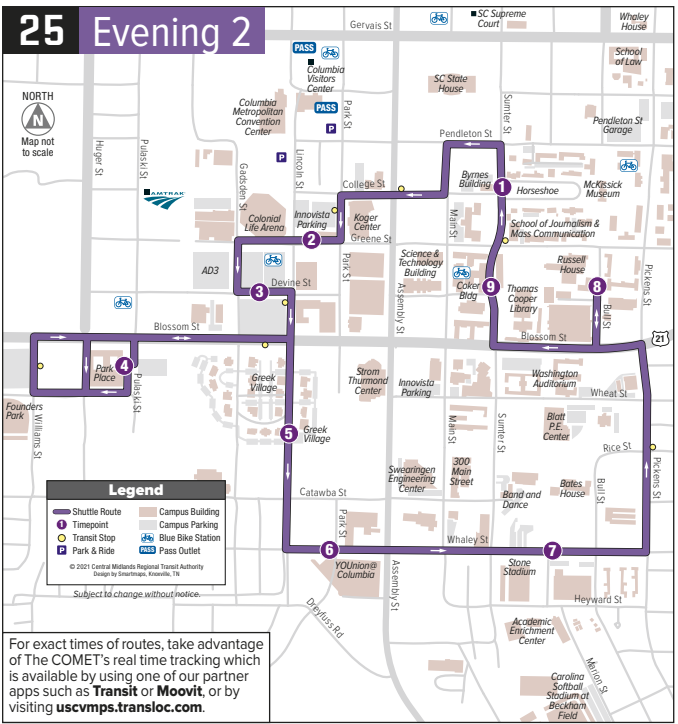

Effective Thursday, August 19, 2021

South Carolina

ROUTE 25 EVENING 2

Weekday Service

MONDAY - FRIDAY

Every 30 minutes 6:00 PM – 12:30 AM

No service on reduced service days

Horseshoe

AD3 Lot

Park Place Apartments

Founders Park

Greek Village

YOUunion

Bates House

Russell House

Coker Building

School of Journalism &

Mass Communication

www.CatchTheCOMET.org

803.255.7100 • 711 through Relay Service

25 Evening 2

25 EVENING 2 MONDAY - FRIDAY

Stop ID #	Stop ID #	Stop ID #	Stop ID #
1 Sumter @ Horseshoe NB	2 Greene @ Park WB	3 Devine @ Coliseum AD3 Lot EB	4 Park Place Apartments MB
1853	1867	1843	1866
6:00	6:03	6:05	6:09
6:30	6:33	6:35	6:39
7:00	7:03	7:05	7:09
7:30	7:33	7:35	7:39
8:00	8:03	8:05	8:09
8:30	8:33	8:35	8:39
9:00	9:03	9:05	9:09
9:30	9:33	9:35	9:39
10:00	10:03	10:05	10:09
10:30	10:33	10:35	10:39
11:00	11:03	11:05	11:09
11:30	11:33	11:35	11:39
12:00	12:03	12:05	12:09
5 Greek Village MB	6 YOUnion @ Whaley MB	7 Whaley @ Bates House EB and Marion @ Whaley NB	8 University Union MB
1851	1856	1848	1861
6:13	6:15	6:17	6:22
6:43	6:45	6:47	6:52
7:13	7:15	7:17	7:22
7:43	7:45	7:47	7:52
8:13	8:15	8:17	8:22
8:43	8:45	8:47	8:52
9:13	9:15	9:17	9:22
9:43	9:45	9:47	9:52
10:13	10:15	10:17	10:22
10:43	10:45	10:47	10:52
11:13	11:15	11:17	11:22
11:43	11:45	11:47	11:52
12:13	12:15	12:17	12:22
9 Sumter @ Coker Life Science NB			
1865			
6:26			
6:56			
7:26			
7:56			
8:26			
8:56			
9:26			
9:56			
10:26			
10:56			
11:26			
11:56			
12:26			

AM times are lightface; PM times are boldface. Please arrive at your stop at least 5 minutes before the scheduled arrival time. Since safe service is a priority at The COMET, buses may be delayed due to traffic, weather, construction or other factors beyond our control. We apologize for any inconvenience caused should the bus be delayed.