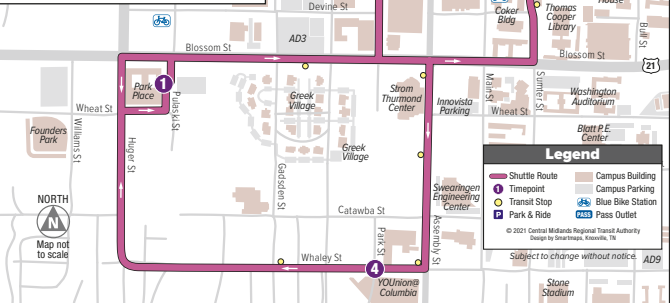

Innovista Parking

YOUunion

Whaley Street

www.CatchTheCOMET.org

803.255.7100 • 711 through Relay Service

20

West Campus (Spring)

For exact times of routes, take advantage of The COMET's real time tracking which is available by texting "uscvm" and the bus stop ID number on the sign to 41411 to get real time information sent to your phone! **Example:** uscvm 266 in a text message to 41411. You can also download the Transit app to track buses in real time, or visit uscvm.transloc.com.