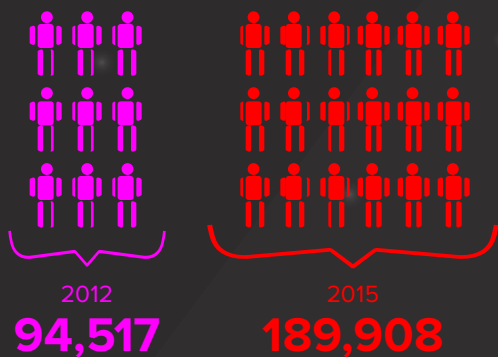

SINCE 2012

PASSENGER TRIPS DURING JULY HAVE

DOUBLED