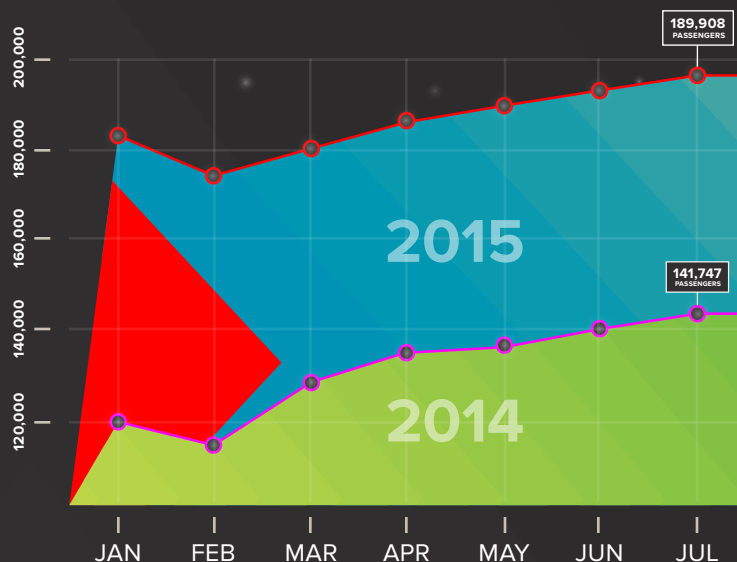

# 2.1 MILLION

PASSENGER TRIPS FROM JULY '14 - JULY '15

### SINCE 2012

PASSENGER TRIPS DURING JULY HAVE

### MONTHLY PASSENGER TRIPS

# 35% ↑ 6 MONTHS

FOR IN PASSENGER TRIPS