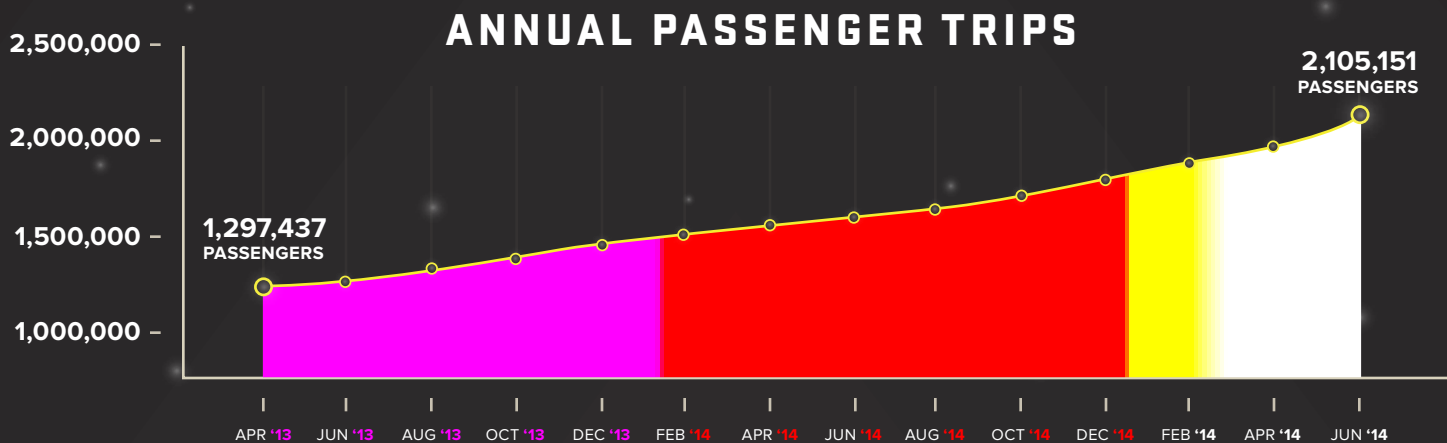

# LATE NIGHT COMET

# 2.1 MILLION

PASSENGER TRIPS FROM JULY '14 - JULY '15

# 16,000

The COMET is giving riders an additional 44.7 hours per day of access to transit. A total of 16,000 hours per year.

# 35% ↑ 6 MONTHS

FOR IN PASSENGER TRIPS