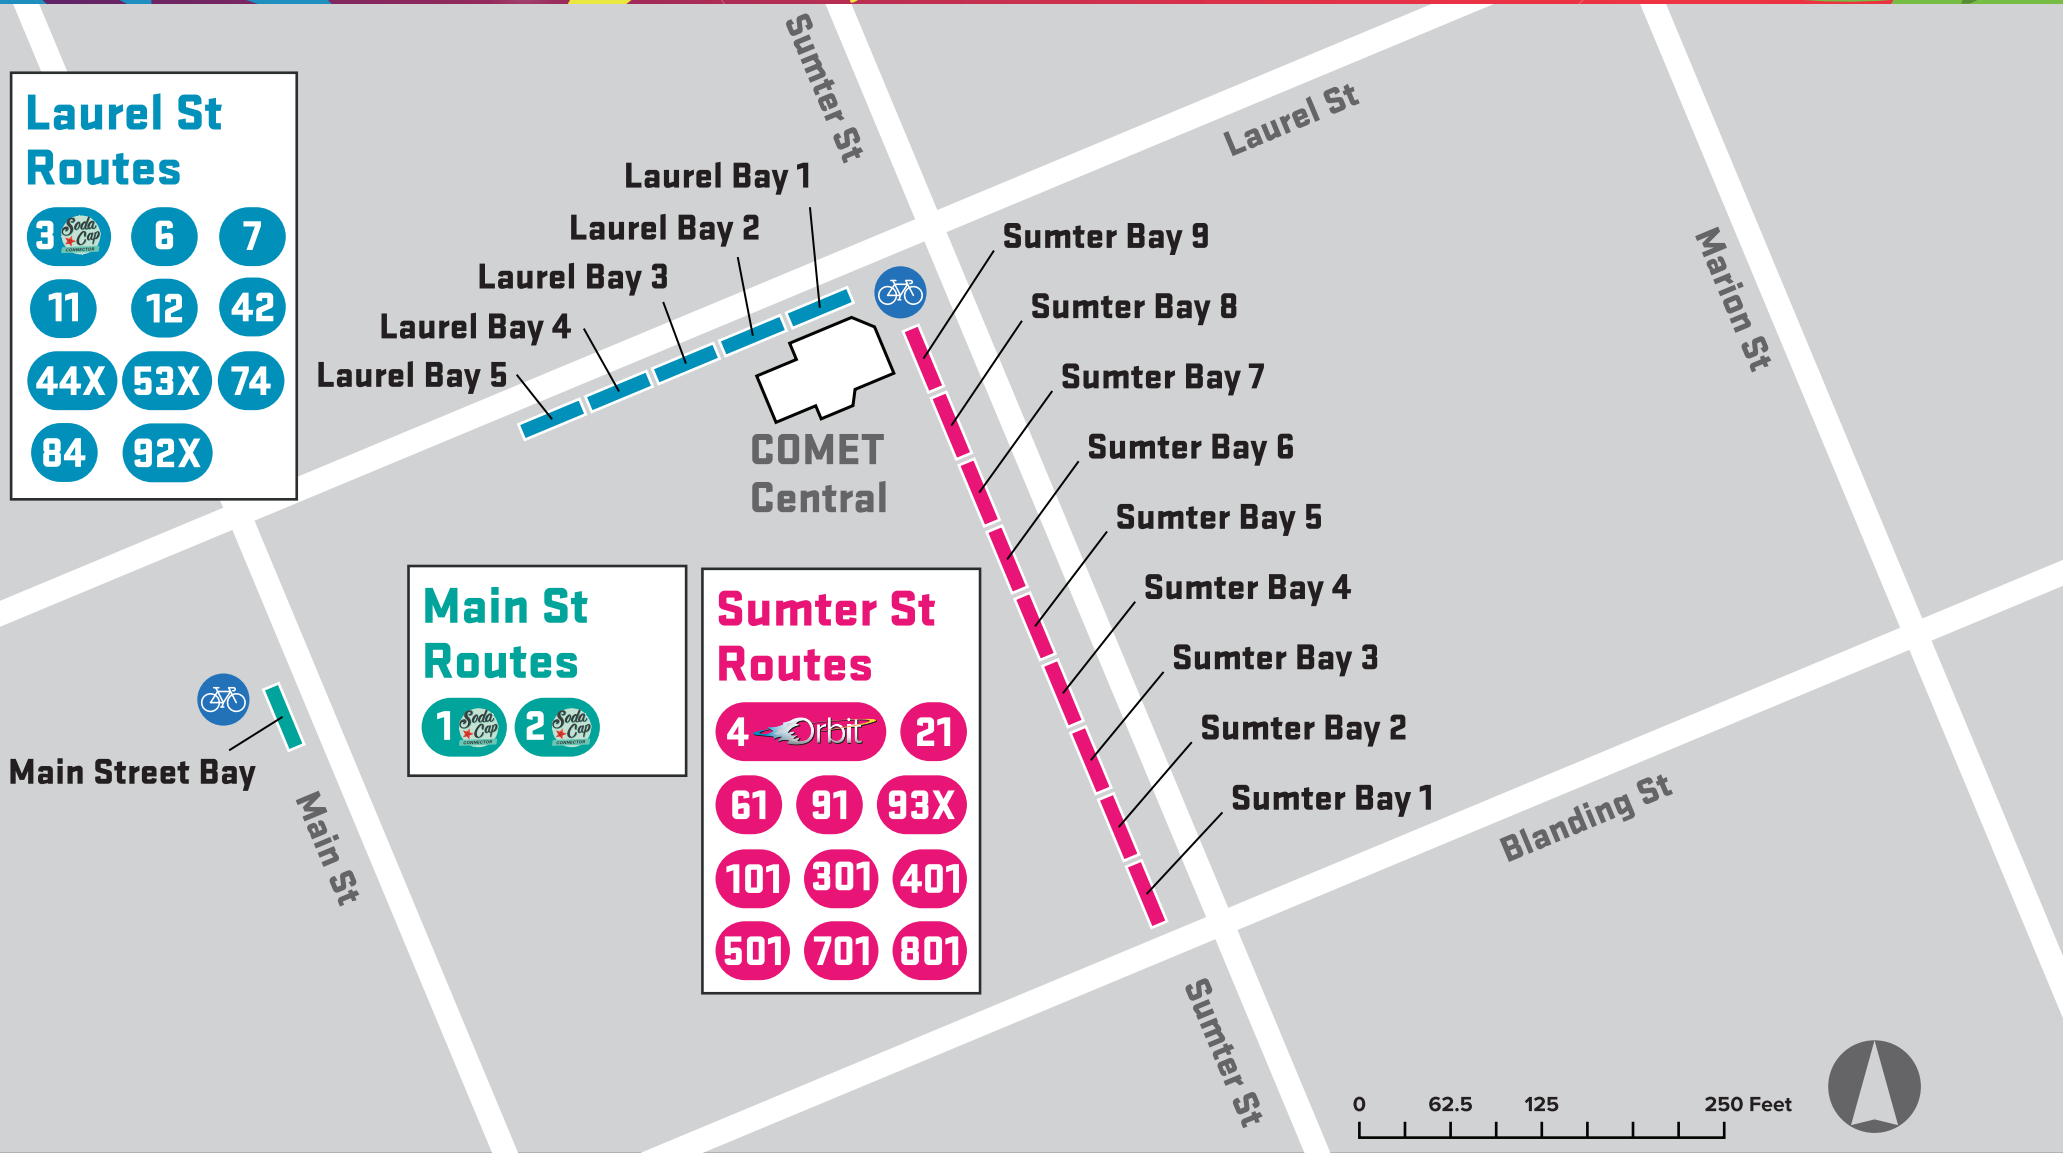

Laurel St Routes

- 3  6 7
- 11 12 42
- 44X 53X 74
- 84 92X

Main St Routes

- 1  2 

Sumter St Routes

- 4  21
- 61 91 93X
- 101 301 401
- 501 701 801

 Main Street Bay
Main St

COMET Central
1745 Sumter Street, Columbia, SC 29201