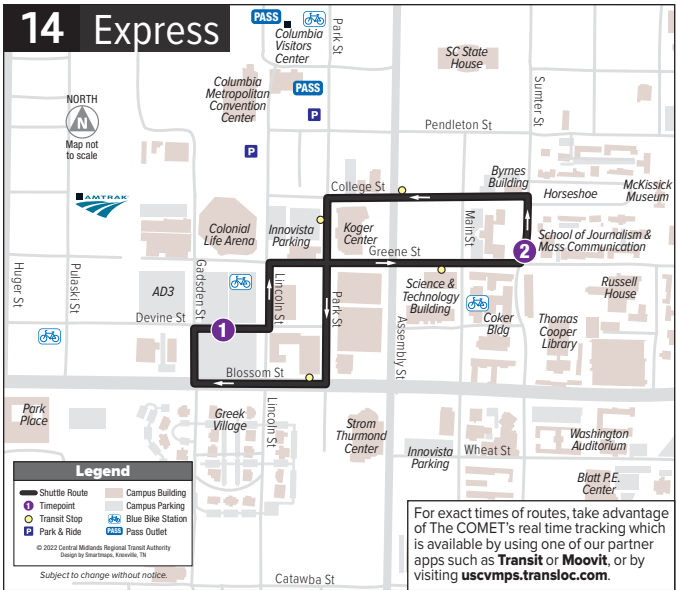

Effective Sunday, May 8, 2022

South Carolina

ROUTE 14 EXPRESS

Weekday Service

MONDAY - FRIDAY

Every 15 minutes 7:30 AM – 6:00 PM

**Gadsden/Devine Lot
Coliseum AD3 Lot
Science & Technology Building
School of Journalism &
Mass Communication
Innovista Parking (821 Park)**

www.CatchTheCOMET.org

803.255.7100 • 711 through Relay Service

14 Express

14 EXPRESS

MONDAY - FRIDAY

Stop ID #	Devine @ Coliseum AD3 Lot EB	Sumter St @ School of Journalism NB	Devine @ Coliseum AD3 Lot EB
	1 1843	2 1845	1 1843
AM	7:30	7:34	7:41
	7:45	7:49	7:56
	8:00	8:04	8:11
	8:15	8:19	8:26
	8:30	8:34	8:41
	8:45	8:49	8:56
	9:00	9:04	9:11
	9:15	9:19	9:26
	9:30	9:34	9:41
	9:45	9:49	9:56
	10:00	10:04	10:11
	10:15	10:19	10:26
	10:30	10:34	10:41
	10:45	10:49	10:56
11:00	11:04	11:11	
11:15	11:19	11:26	
11:30	11:34	11:41	
11:45	11:49	11:56	
PM	12:00	12:04	12:11
	12:15	12:19	12:26
	12:30	12:34	12:41
	12:45	12:49	12:56
	1:00	1:04	1:11
	1:15	1:19	1:26
	1:30	1:34	1:41
	1:45	1:49	1:56
	2:00	2:04	2:11
	2:15	2:19	2:26
	2:30	2:34	2:41
	2:45	2:49	2:56
	3:00	3:04	3:11
	3:15	3:19	3:26
3:30	3:34	3:41	
3:45	3:49	3:56	
4:00	4:04	4:11	
4:15	4:19	4:26	
4:30	4:34	4:41	
4:45	4:49	4:56	
5:00	5:04	5:11	
5:15	5:19	5:26	
5:30	5:34	5:41	
5:45	5:49	5:56	

AM times are lightface; PM times are boldface. Please arrive at your stop at least 5 minutes before the scheduled arrival time. Since safe service is a priority at The COMET, buses may be delayed due to traffic, weather, construction or other factors beyond our control. We apologize for any inconvenience caused should the bus be delayed.