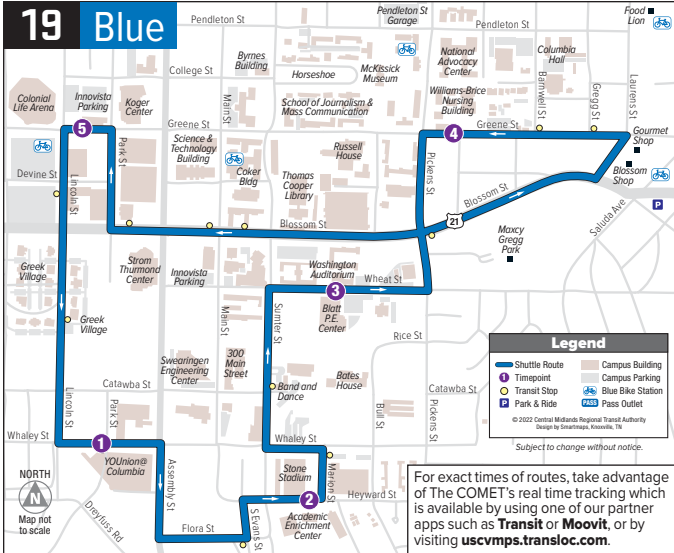

Effective Sunday, May 8, 2022

South Carolina

ROUTE 19 BLUE

Weekday Service

MONDAY - FRIDAY

Every 15 minutes 7:30 AM – 6:00 PM

No service on reduced service days

YOUUnion

19 BLUE MONDAY - FRIDAY

Stop ID #	YOUUnion @ Whaley MB	Heyward @ Academic Enrichment Center EB	Wheat @ P.E. Center/Blatt EB	Greene @ Williams-Brice Nursing Building WB	Greene @ Park WB	YOUUnion @ Whaley MB
1	1856	1854	1859	1766	1867	1856
AM	7:30	7:33	7:36	7:43	7:49	7:55
	7:45	7:48	7:51	7:58	8:04	8:10
	8:00	8:03	8:06	8:13	8:19	8:25
	8:15	8:18	8:21	8:28	8:34	8:40
	8:30	8:33	8:36	8:43	8:49	8:55
	8:45	8:48	8:51	8:58	9:04	9:10
	9:00	9:03	9:06	9:13	9:19	9:25
	9:15	9:18	9:21	9:28	9:34	9:40
	9:30	9:33	9:36	9:43	9:49	9:55
	9:45	9:48	9:51	9:58	10:04	10:10
	10:00	10:03	10:06	10:13	10:19	10:25
	10:15	10:18	10:21	10:28	10:34	10:40
	10:30	10:33	10:36	10:43	10:49	10:55
	10:45	10:48	10:51	10:58	11:04	11:10
11:00	11:03	11:06	11:13	11:19	11:25	
11:15	11:18	11:21	11:28	11:34	11:40	
11:30	11:33	11:36	11:43	11:49	11:55	
11:45	11:48	11:51	11:58	12:04	12:10	
PM	12:00	12:03	12:06	12:13	12:21	12:27
	12:15	12:18	12:21	12:28	12:36	12:42
	12:30	12:33	12:36	12:43	12:51	12:57
	12:45	12:48	12:51	12:58	1:06	1:12
	1:00	1:03	1:06	1:13	1:21	1:27
	1:15	1:18	1:21	1:28	1:36	1:42
	1:30	1:33	1:36	1:43	1:51	1:57
	1:45	1:48	1:51	1:58	2:06	2:12
	2:00	2:03	2:06	2:13	2:21	2:27
	2:15	2:18	2:21	2:28	2:36	2:42
	2:30	2:33	2:36	2:43	2:51	3:12
	2:45	2:48	2:51	2:58	3:06	3:12
	3:00	3:03	3:06	3:13	3:21	3:27
	3:15	3:18	3:21	3:28	3:36	3:42
	3:30	3:33	3:36	3:43	3:51	3:57
	3:45	3:48	3:51	3:58	4:06	4:12
	4:00	4:03	4:06	4:13	4:21	4:27
	4:15	4:18	4:21	4:28	4:36	4:42
4:30	4:33	4:36	4:43	4:51	4:57	
4:45	4:48	4:51	4:58	5:06	5:12	
5:00	5:03	5:06	5:13	5:21	5:27	
5:15	5:18	5:21	5:28	5:36	5:42	
5:30	5:33	5:36	5:43	5:51	5:57	
5:45	5:48	5:51	5:58	6:06	6:12	