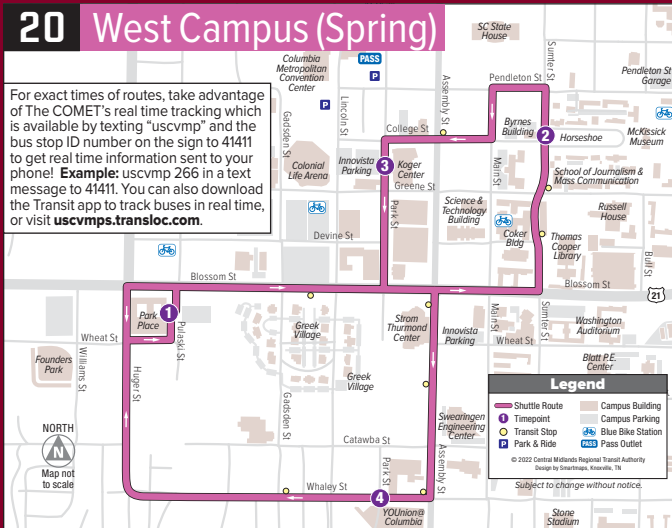

Effective Sunday, May 8, 2022

South Carolina

ROUTE 20

WEST CAMPUS (SPRING)

Weekday & Weekend Service

WEEKDAYS

Every 10 minutes 7:00 AM - 7:00 PM
(Every 20 minutes on reduced service days)

WEEKENDS

Every 20 minutes 9:00 AM - 1:00 PM & 3:00 PM - 8:00 PM

**Park Place Apartments • Horseshoe •
Innovista Parking (821 Park) • YOUUnion**

20 West Campus (Spring)

For exact times of routes, take advantage of The COMET's real time tracking which is available by texting "uscvmvp" and the bus stop ID number on the sign to 41411 to get real time information sent to your phone! **Example:** uscvmp 266 in a text message to 41411. You can also download the Transit app to track buses in real time, or visit uscvmvp.transloc.com.

20 WEST CAMPUS (SPRING)

REDUCED SERVICE MON-FRI

AM	7:00	7:06	7:10	7:13	7:17	1:00	1:06	1:10	1:13	1:17
	7:20	7:26	7:30	7:33	7:37	1:20	1:26	1:30	1:33	1:37
	7:40	7:46	7:50	7:53	7:57	1:40	1:46	1:50	1:53	1:57
	8:00	8:06	8:10	8:13	8:17	2:00	2:06	2:10	2:13	2:17
	8:20	8:26	8:30	8:33	8:37	2:20	2:26	2:30	2:33	2:37
	8:40	8:46	8:50	8:53	8:57	2:40	2:46	2:50	2:53	2:57
	9:00	9:06	9:10	9:13	9:17	3:00	3:06	3:10	3:13	3:17
	9:20	9:26	9:30	9:33	9:37	3:20	3:26	3:30	3:33	3:37
	9:40	9:46	9:50	9:53	9:57	3:40	3:46	3:50	3:53	3:57
	10:00	10:06	10:10	10:13	10:17	4:00	4:06	4:10	4:13	4:17
	10:20	10:26	10:30	10:33	10:37	4:20	4:26	4:30	4:33	4:37
	10:40	10:46	10:50	10:53	10:57	4:40	4:46	4:50	4:53	4:57
	11:00	11:06	11:10	11:13	11:17	5:00	5:06	5:10	5:13	5:17
	11:20	11:26	11:30	11:33	11:37	5:20	5:26	5:30	5:33	5:37
	11:40	11:46	11:50	11:53	11:57	5:40	5:46	5:50	5:53	5:57
PM	12:00	12:06	12:10	12:13	12:17	6:00	6:06	6:10	6:13	6:17
	12:20	12:26	12:30	12:33	12:37	6:20	6:26	6:30	6:33	6:37
	12:40	12:46	12:50	12:53	12:57	6:40	6:46	6:50	6:53	6:57

AM times are lightface; PM times are boldface. Please arrive at your stop at least 5 minutes before the scheduled arrival time.