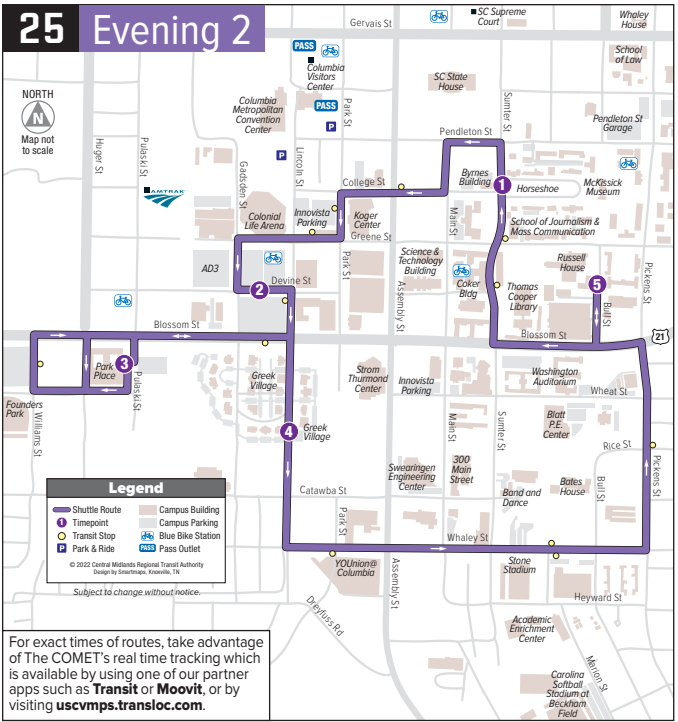

Effective Sunday, May 8, 2022

South Carolina

ROUTE 25 EVENING 2

Weekday Service

MONDAY - FRIDAY

Every 30 minutes 6:00 PM – 12:30 AM

No service on reduced service days

Horseshoe

School of Journalism &

Mass Communication

www.CatchTheCOMET.org

803.255.7100 • 711 through Relay Service

25 Evening 2

For exact times of routes, take advantage of The COMET's real time tracking which is available by using one of our partner apps such as **Transit** or **Moovit**, or by visiting uscvmps.transloc.com.

25 EVENING 2 MONDAY - FRIDAY

Stop ID #	Sumter @ Horseshoe NB	Devine @ Coliseum AD3 Lot EB	Park Place Apartments MB	Greek Village MB	University Union MB	Sumter @ Horseshoe NB
	1	2	3	4	5	1
	1853	1843	1866	1851	1861	1853
PM	6:00	6:05	6:10	6:14	6:20	6:28
	6:30	6:35	6:40	6:44	6:50	6:58
	7:00	7:05	7:10	7:14	7:20	7:28
	7:30	7:35	7:40	7:44	7:50	7:58
	8:00	8:05	8:10	8:14	8:20	8:28
	8:30	8:35	8:40	8:44	8:50	8:58
	9:00	9:05	9:10	9:14	9:20	9:28
	9:30	9:35	9:40	9:44	9:50	9:58
	10:00	10:05	10:10	10:14	10:20	10:28
	10:30	10:35	10:40	10:44	10:50	10:58
AM	11:00	11:05	11:10	11:14	11:20	11:28
	11:30	11:35	11:40	11:44	11:50	11:58
	12:00	12:05	12:10	12:14	12:20	12:28

AM times are lightface; **PM times are boldface**. Please arrive at your stop at least 5 minutes before the scheduled arrival time. Since safe service is a priority at The COMET, buses may be delayed due to traffic, weather, construction or other factors beyond our control. We apologize for any inconvenience caused should the bus be delayed.