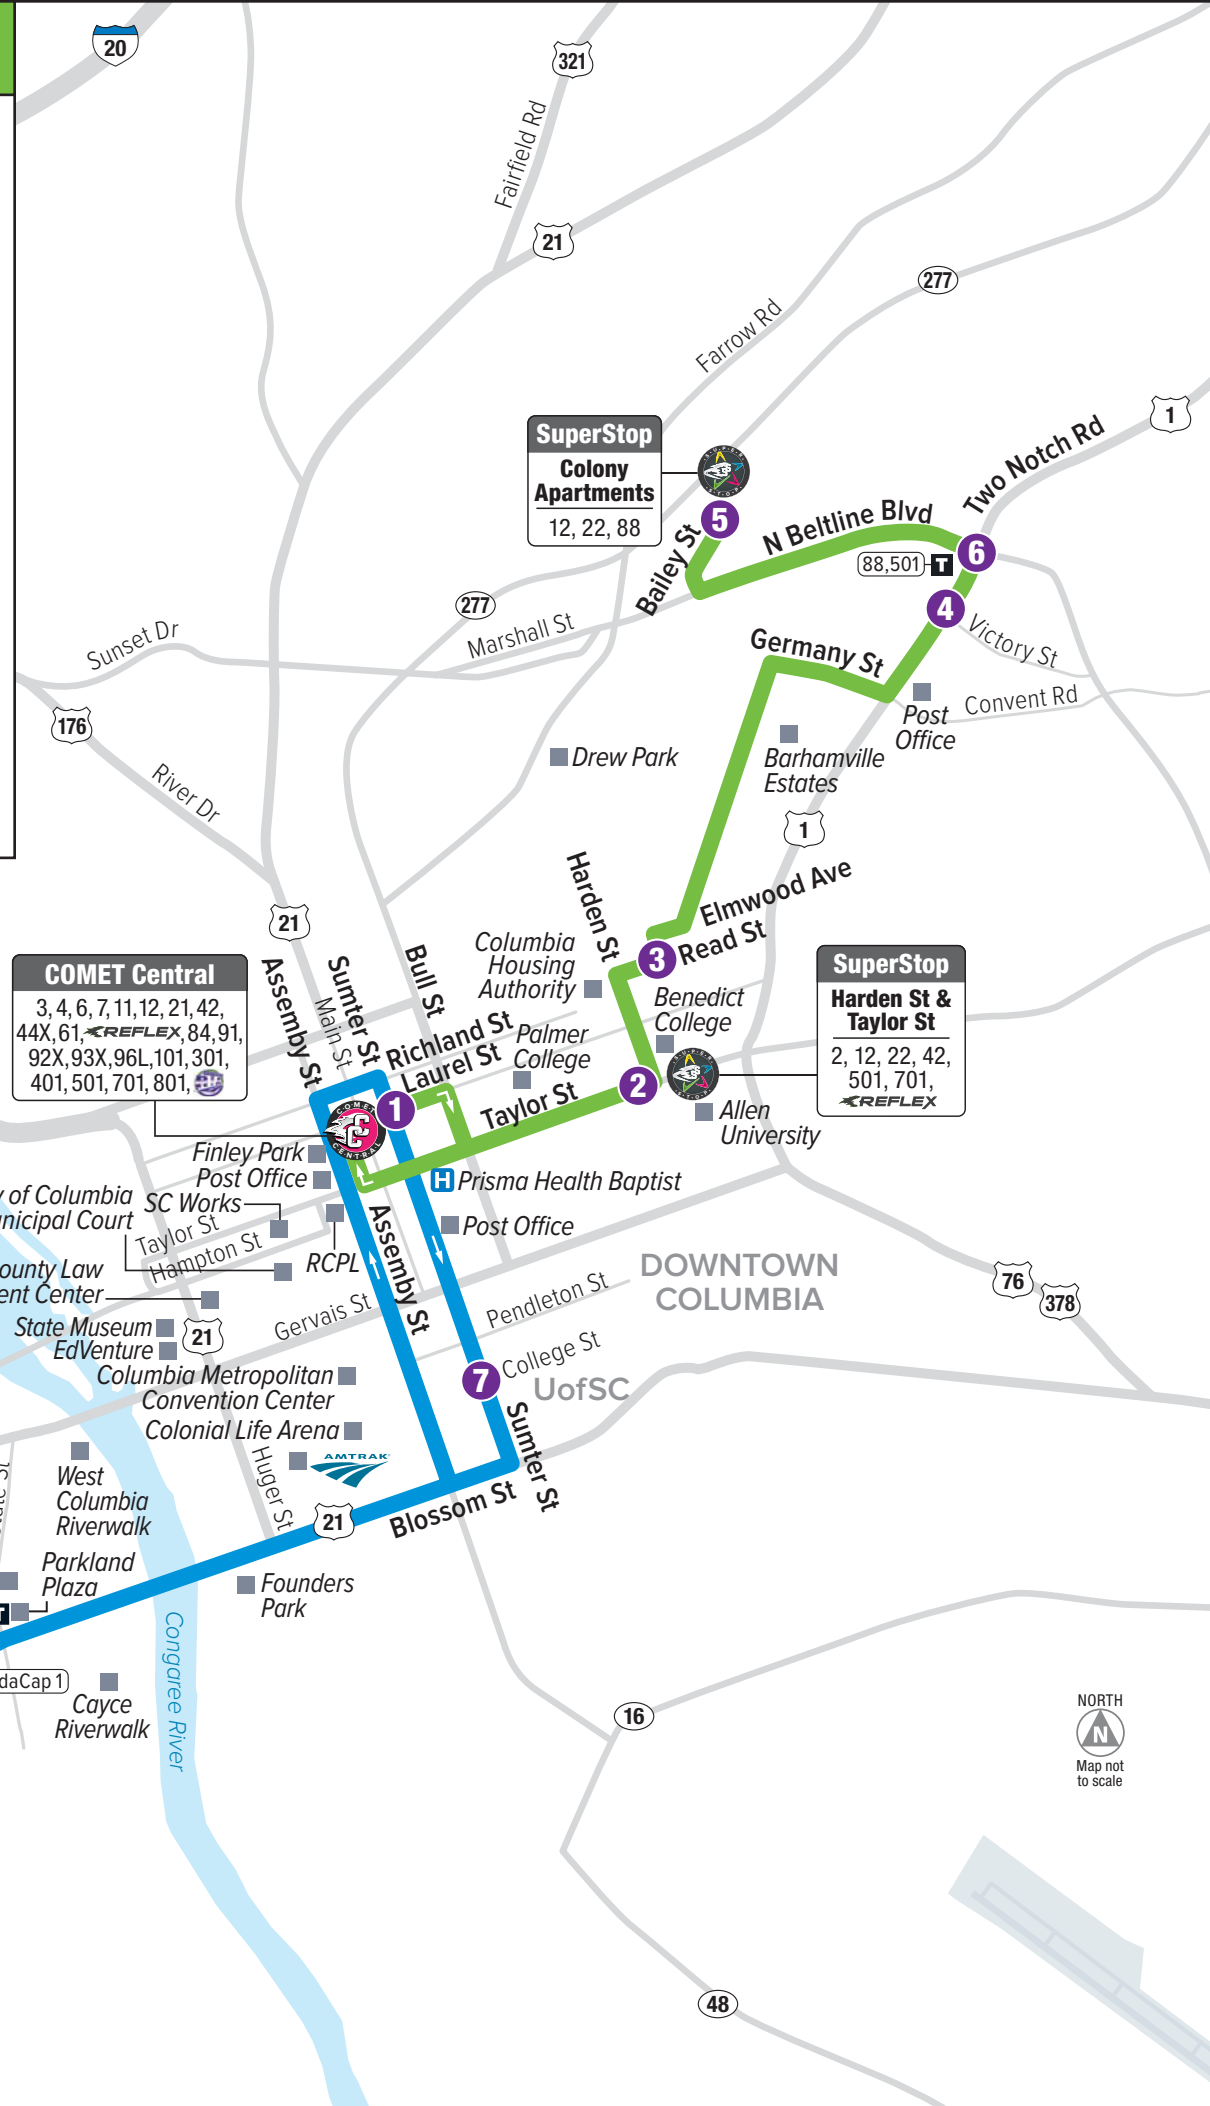

ROUTE 12 MONDAY - FRIDAY

ROUTE 12 MONDAY - FRIDAY

To Colony Apartments

To COMET Central

Stop #	1 COMET Central Laurel & Sumter EB	2 Harden & Taylor NB	4 Two Notch & Victory NB	5 Colony Apts. SuperStop
AM	6:18	6:22	6:32	6:36
	7:20	7:24	7:34	7:38
	8:20	8:25	8:35	8:41
	9:20	9:25	9:35	9:41
	10:20	10:25	10:34	10:40
	11:20	11:25	11:34	11:40
	12:20	12:26	12:35	12:41
PM	1:20	1:26	1:35	1:41
	2:20	2:26	2:35	2:41
	3:20	3:26	3:35	3:41
	4:20	4:26	4:36	4:42
	5:20	5:26	5:36	5:42
	6:20	6:25	6:34	6:40
	7:20	7:24	7:33	7:38
	8:20	8:24	8:33	8:38

Stop #	5 Colony Apts. SuperStop	6 Beltline & Two Notch EB	3 Read & Oak WB	1 COMET Central Laurel & Sumter EB	Continues as Route #
AM	6:36	6:41	6:49	6:59	91
	7:38	7:43	7:51	8:01	91
	8:41	8:45	8:52	9:02	91
	9:41	9:45	9:52	10:02	91
	10:40	10:44	10:51	11:02	91
	11:40	11:44	11:51	12:02	91
	12:41	12:45	12:52	1:04	91
PM	1:41	1:45	1:52	2:04	91
	2:41	2:45	2:52	3:04	91
	3:41	3:45	3:52	4:04	91
	4:42	4:46	4:51	5:03	91
	5:42	5:46	5:51	6:03	91
	6:40	6:44	6:49	7:00	12
	7:38	7:42	7:47	7:58	12
	8:38	8:42	8:47	8:58	6*

LEGEND

- Route 12
- Route 91
- Timepoint
- Point of Interest
- Piggly Wiggly
- Ticket Location
- SuperStop
- COMET Central
- Transfer Point
- Connecting Route(s)

© 2023, Central Midlands Regional Transit Authority
Design by Smartmaps, Knoxville, TN

Stop #	10 Columbia Metro Airport	11 Williams & Charleston SB SuperStop	8 Knox Abbott & 12th EB	1 COMET Central Laurel & Sumter EB	Continues as Route #
AM	6:45	6:53	6:57	7:08	12
	7:45	7:53	7:57	8:08	12
	8:45	8:53	8:57	9:08	12
	9:45	9:53	9:57	10:08	12
	10:45	10:53	10:57	11:08	12
	11:45	11:53	11:57	12:08	12
	12:45	12:53	12:57	1:10	12
PM	1:45	1:53	1:57	2:10	12
	2:46	2:54	2:58	3:12	12
	3:46	3:54	3:58	4:12	12
	4:46	4:54	4:59	5:14	12
	5:46	5:54	5:59	6:14	12
	6:42	6:50	6:54	7:05	6*