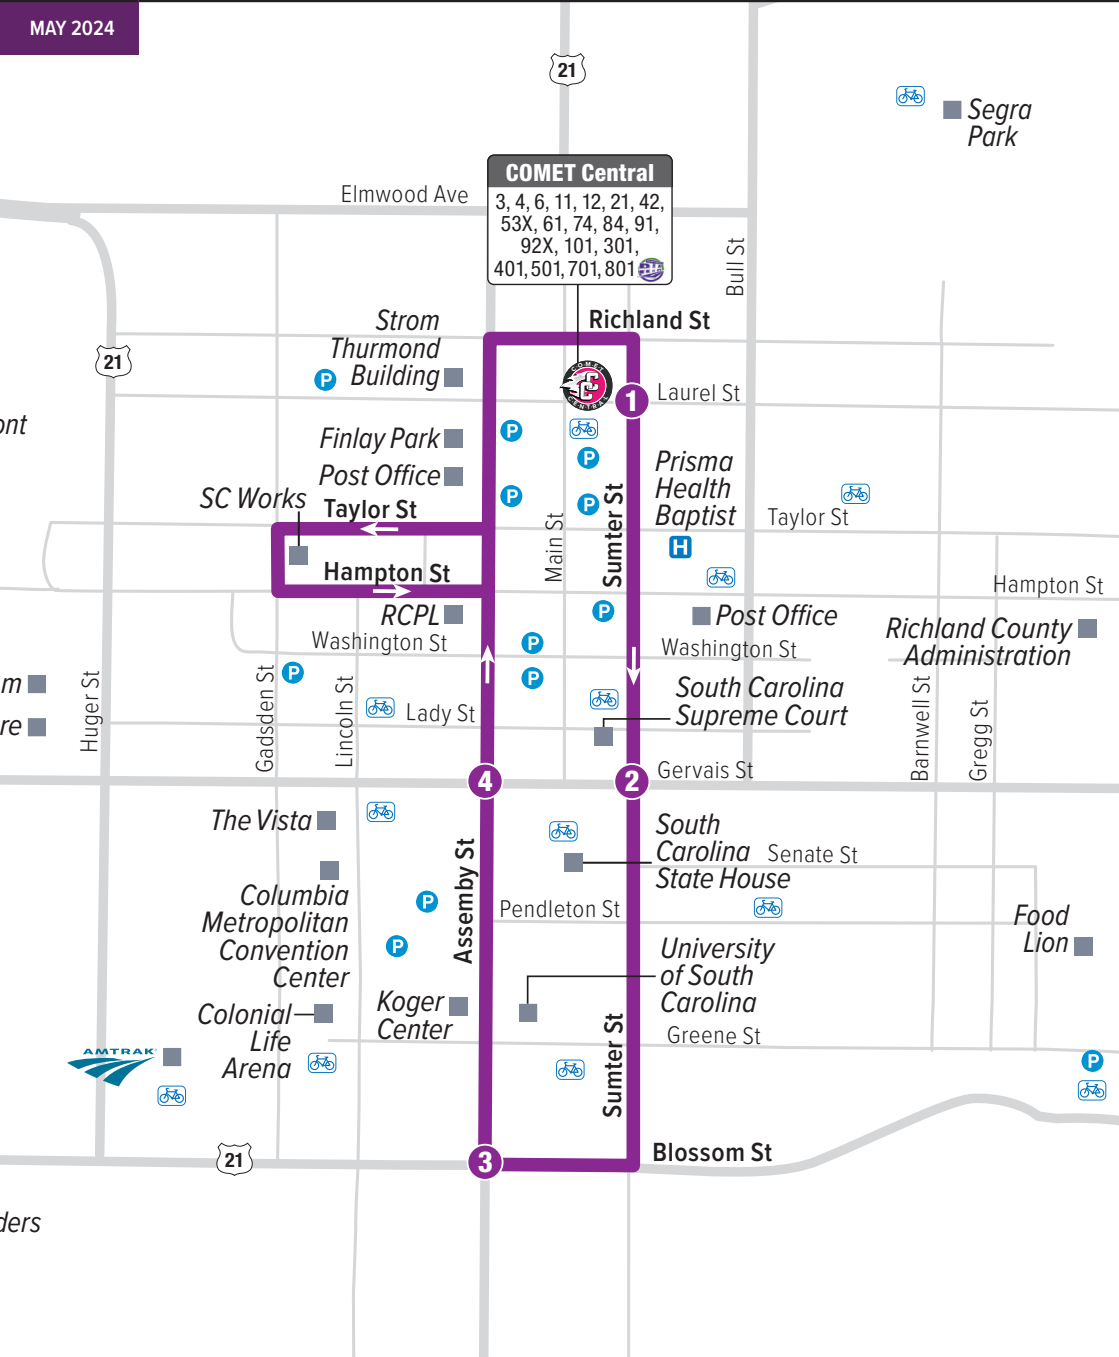

Visit [www.milb.com/Columbia](http://www.milb.com/Columbia) for details on when the Columbia Fireflies play.

The COMET Soda Cap Connector Route 3 has your ride to Segra Park to see the Columbia Fireflies baseball games.

Route 3 runs every 25-30 minutes from Main Street to Segra Park on Fireflies game days only, with service available 1 hour before and 1 hour after the game.

Skip the hassle of parking and the parking fees — the Soda Cap Connector can take you there! Plus, it's only \$1 to ride.