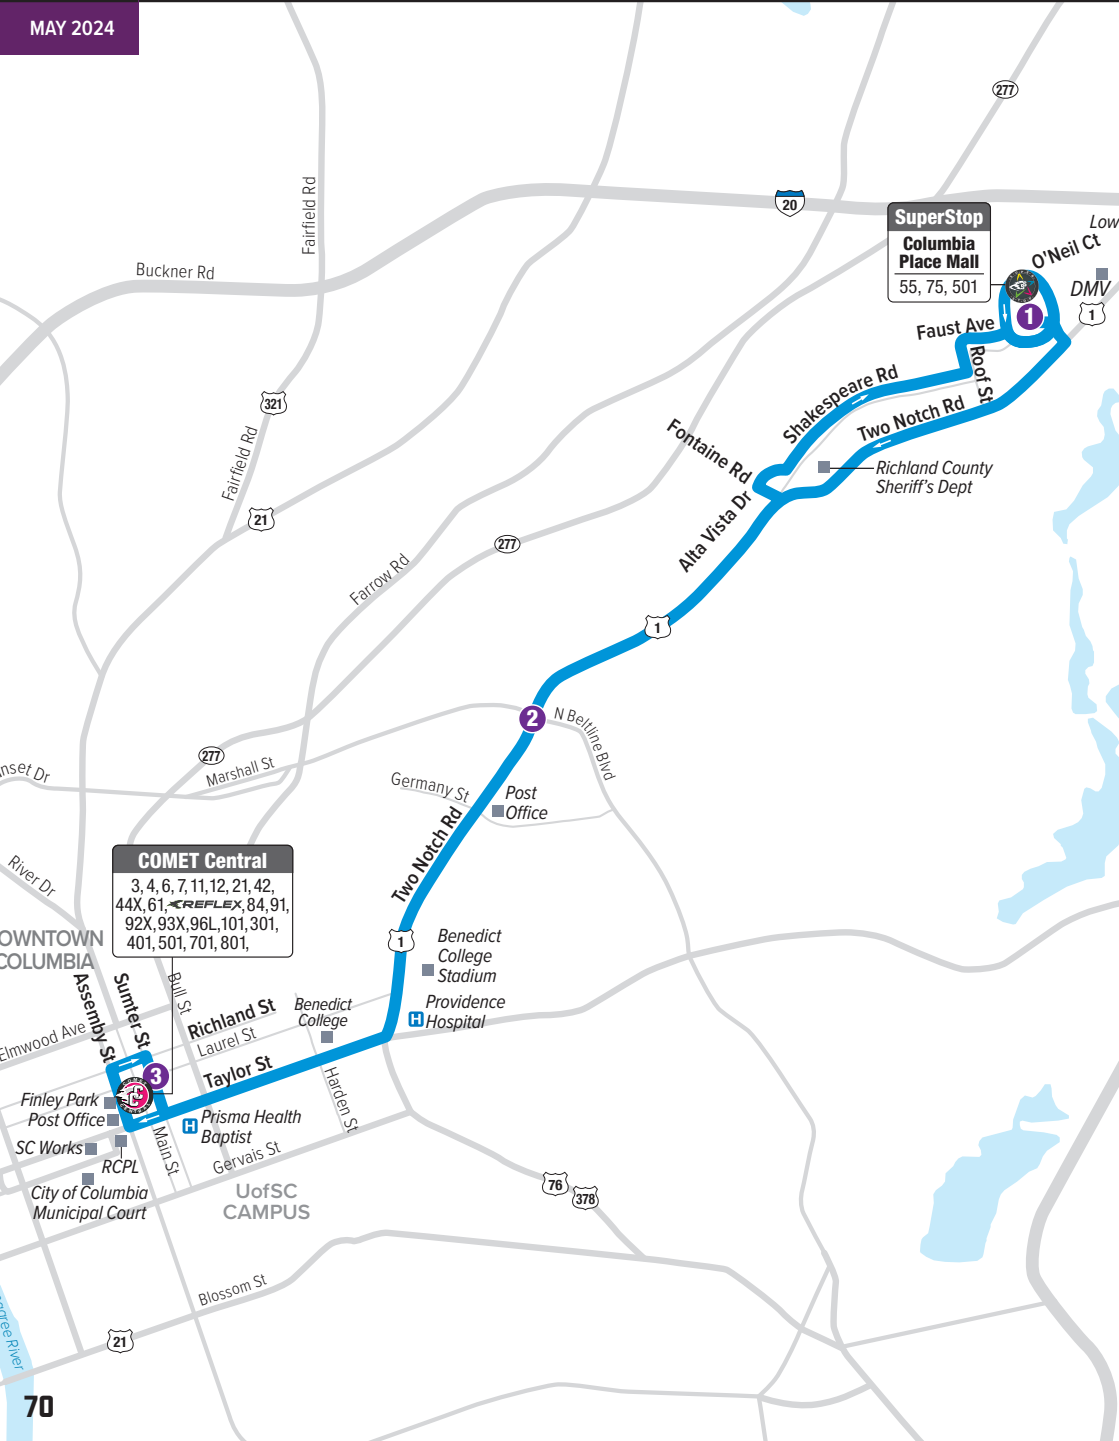

501 Two Notch

Columbia Place Mall SuperStop
COMET Central

MAY 2024

To Columbia Place Mall SuperStop

MONDAY - FRIDAY

Stop #	COMET Central Sumter & Laurel SB	Two Notch & Belpline NB	Columbia Place Mall SuperStop
	1122	250	1328
AM	5:48	5:58	6:10
	6:18	6:28	6:40
	6:48	6:58	7:10
	7:18	7:28	7:40
	7:48	7:58	8:10
	8:18	8:28	8:40
	8:48	8:58	9:10
	9:18	9:28	9:40
	9:48	9:58	10:10
	10:18	10:28	10:40
10:48	10:58	11:10	
PM	11:18	11:28	11:40
	11:48	11:58	12:10
	12:18	12:28	12:40
	12:48	12:58	1:10
	1:18	1:28	1:40
	1:48	1:58	2:10
	2:18	2:28	2:40
	2:48	2:58	3:10
	3:18	3:28	3:40
	3:48	3:58	4:10
4:18	4:28	4:40	
4:48	4:58	5:10	
5:18	5:28	5:40	
5:48	5:58	6:10	
6:18	6:28	6:40	
6:48	6:58	7:10	
7:18	7:28	7:40	
8:18	8:28	8:40	
9:18	9:28	9:40	

SATURDAY & SUNDAY

Stop #	COMET Central Sumter & Laurel SB	Two Notch & Belpline NB	Columbia Place Mall SuperStop
	1122	250	1328
AM	6:20	6:30	6:42
	7:20	7:30	7:42
	8:20	8:30	8:42
	9:20	9:30	9:42
	10:20	10:30	10:42
	11:20	11:30	11:42
	12:20	12:30	12:42
	1:20	1:30	1:42
	2:20	2:30	2:42
	3:20	3:30	3:42
PM	4:20	4:30	4:42
	5:20	5:30	5:42
	6:20	6:30	6:42
	7:20	7:30	7:42
	8:20	8:30	8:42
	9:20	9:30	9:42

To COMET Central

MONDAY - FRIDAY

Stop #	Columbia Place Mall SuperStop	Two Notch & Belpline SB	COMET Central Sumter & Laurel SB
	1328	163	1122
AM	5:45	5:54	6:09
	6:35	6:44	6:59
	7:05	7:14	7:29
	7:35	7:44	7:59
	8:05	8:14	8:29
	8:35	8:44	8:59
	9:05	9:14	9:29
	9:35	9:44	9:59
	10:05	10:14	10:29
	10:35	10:44	10:59
PM	11:05	11:14	11:29
	11:35	11:44	11:59
	12:05	12:14	12:29
	12:35	12:44	12:59
	1:05	1:14	1:29
	1:35	1:44	1:59
	2:05	2:14	2:29
	2:35	2:44	2:59
	3:05	3:14	3:29
	3:35	3:44	3:59
4:05	4:14	4:29	
4:35	4:44	4:59	
5:05	5:14	5:29	
5:35	5:44	5:59	
6:05	6:14	6:29	
6:35	6:44	6:59	
7:05	7:14	7:29	
7:30	7:39	7:54	
8:30	8:39	8:54	
9:30	9:39	9:54	

SATURDAY & SUNDAY

Stop #	Columbia Place Mall SuperStop	Two Notch & Belpline SB	COMET Central Sumter & Laurel SB
	1328	163	1122
AM	6:30	6:39	7:54
	7:30	7:39	8:54
	8:30	8:39	9:54
	9:30	9:39	10:54
	10:30	10:39	11:54
	11:30	11:39	12:54
	12:30	12:39	1:54
	1:30	1:39	2:54
	2:30	2:39	3:54
	3:30	3:39	4:54
PM	4:30	4:39	5:54
	5:30	5:39	6:54
	6:30	6:39	7:54
	7:30	7:39	8:54
	8:30	8:39	9:54
	9:30	9:39	10:54