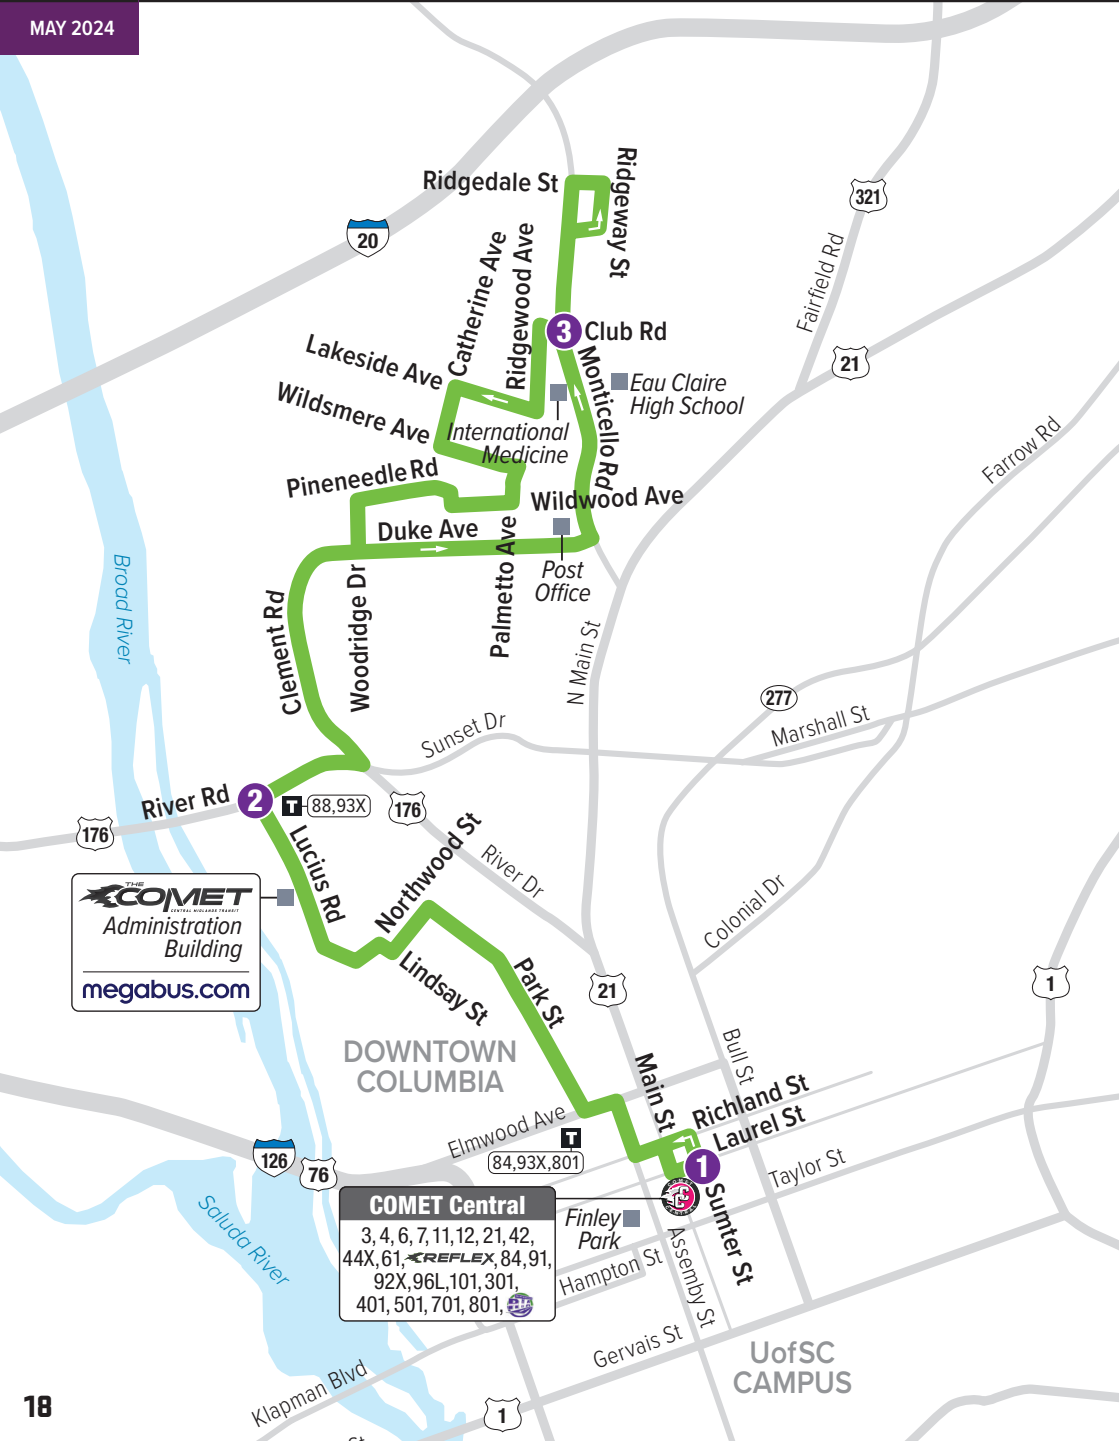

COMET
Administration Building
megabus.com

COMET Central
3, 4, 6, 7, 11, 12, 21, 42,
44X, 61, REFLEX, 84, 91,
92X, 96L, 101, 301,
401, 501, 701, 801, 801

To Monticello Road		
MONDAY - FRIDAY		SATURDAY & SUNDAY
Step #	COMET Central Laurel & Sumter EB 1 1311 Lucius & River NB 2 673 Monticello & Club SB 3 194	COMET Central Laurel & Sumter EB 1 1311 Lucius & River NB 2 673 Monticello & Club SB 3 194
AM	— 6:29 6:44 7:15 7:26 7:40 8:15 8:25 8:39 9:15 9:25 9:39 10:15 10:25 10:39 11:15 11:25 11:39 12:15 12:26 12:39 1:15 1:26 1:39 2:15 2:26 2:39 3:15 3:26 3:39 4:15 4:27 4:42 5:15 5:27 5:42 6:15 6:27 6:39	— 6:29 6:44 7:15 7:28 7:44 8:15 8:28 8:44 9:15 9:28 9:44 10:15 10:28 10:44 11:15 11:28 11:44 12:15 12:28 12:44 1:15 1:28 1:44 2:15 2:26 2:40 3:15 3:26 3:40 4:15 4:26 4:40 5:15 5:26 5:40 6:15 6:26 6:40
PM		

To COMET Central		
MONDAY - FRIDAY		SATURDAY & SUNDAY
Step #	Monticello & Club SB 3 194 Lucius & River NB 2 672 COMET Central Laurel & Sumter EB 1 1311	Monticello & Club SB 3 194 Lucius & River SB 2 672 COMET Central Laurel & Sumter EB 1 1311
AM	6:44 6:56 7:05 7:40 7:53 8:03 8:40 8:53 9:03 9:40 9:51 10:01 10:40 10:51 11:01 11:40 11:51 12:01 12:40 12:51 1:01 1:40 1:51 2:02 2:40 2:51 3:02 3:40 3:51 4:02 4:42 4:53 5:04 5:42 5:51 6:02 6:40 6:52 —	6:44 6:56 7:06 7:44 7:56 8:06 8:44 8:56 9:06 9:44 9:56 10:06 10:44 10:56 11:06 11:44 11:56 12:06 12:44 12:56 1:06 1:44 1:56 2:06 2:40 2:52 3:02 3:40 3:52 4:02 4:40 4:50 4:49 5:40 5:50 5:59 6:40 6:50 —
PM