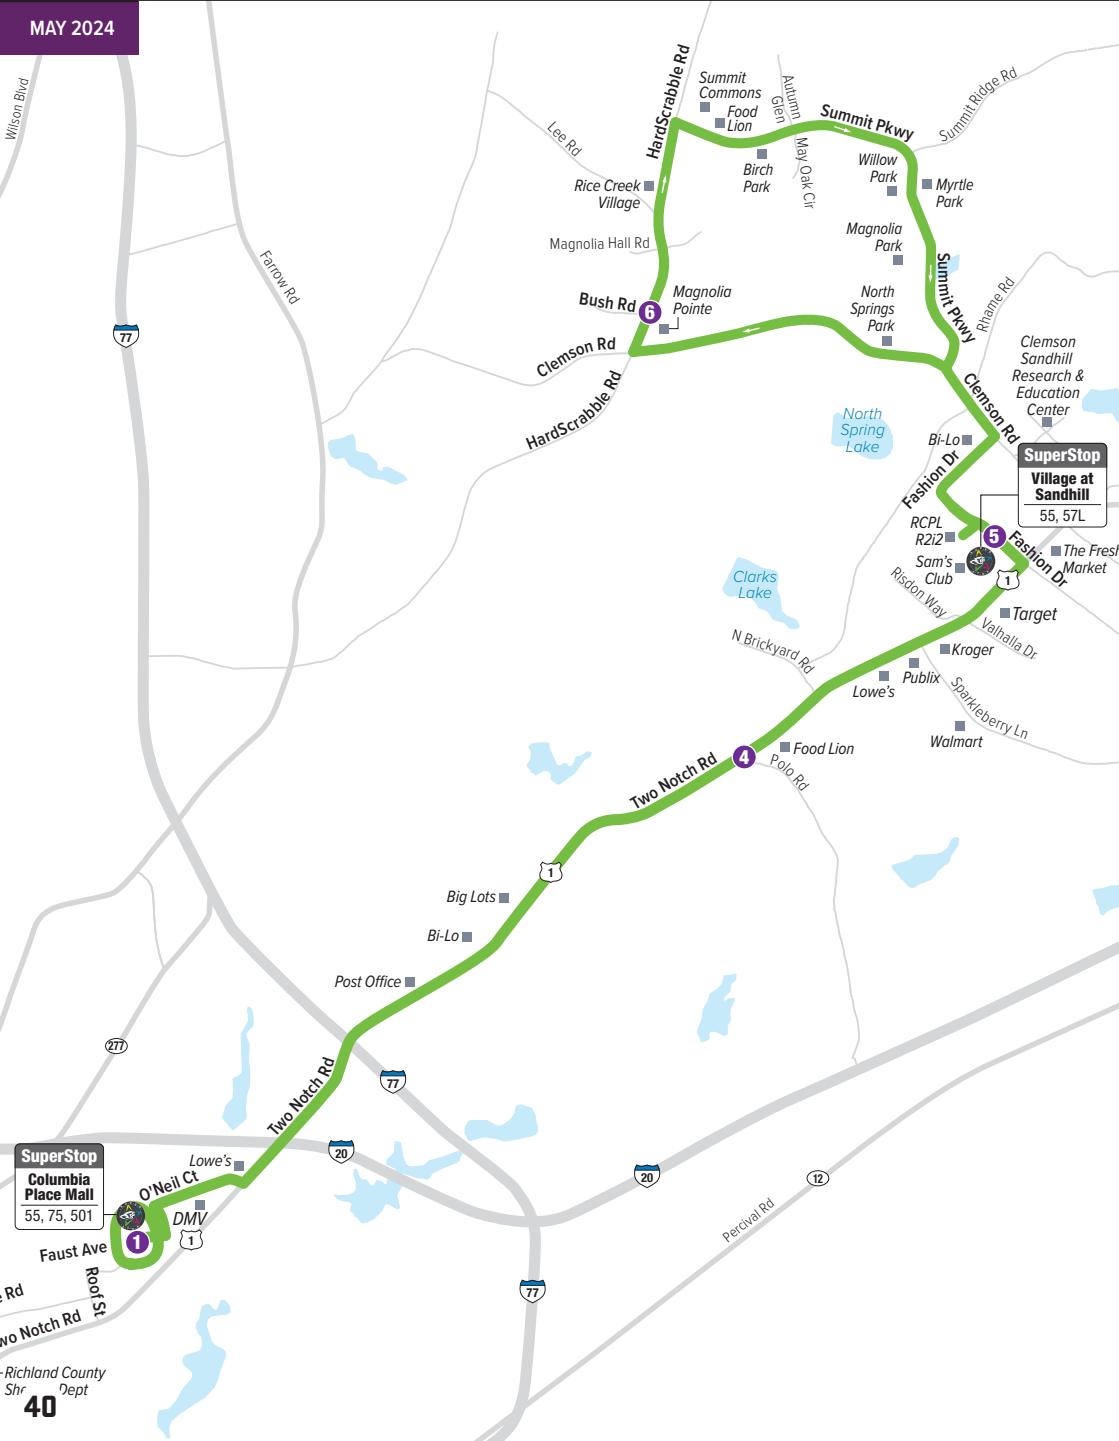

To Hardscrabble Road & Clemson Road

MONDAY - FRIDAY

SATURDAY & SUNDAY

Step #	MONDAY - FRIDAY				SATURDAY & SUNDAY			
	Columbia Place Mall SuperStop	Two Notch & Polo NB	Fashion Forum WB	Hardscrabble & Bush NB	Columbia Place Mall SuperStop	Two Notch & Polo NB	Fashion Forum WB	Hardscrabble & Bush NB
	1328	409	1596	1650	1328	409	1596	1650
AM	6:45 7:45	6:57 7:57	7:09 8:09	7:21 8:21	7:00 8:00	7:12 8:12	7:24 8:24	7:36 8:36
	8:45 9:45	8:57 9:57	9:09 10:09	9:21 10:21	9:00 10:00	9:12 10:12	9:24 10:24	9:36 10:36
	10:45 11:45	10:57 11:57	11:09 12:09	11:21 12:21	11:00 12:00	11:12 12:12	11:24 12:24	11:36 12:36
PM	12:45 1:45	12:57 1:57	1:09 2:09	1:21 2:21	1:00 2:00	1:12 2:12	1:24 2:24	1:36 2:36
	2:45 3:45	2:57 3:57	3:09 4:09	3:21 4:21	3:00 4:00	3:12 4:12	3:24 4:24	3:36 4:36
	4:45 5:45	4:57 5:57	5:09 6:09	5:21 6:21	5:00 6:00	5:12 6:12	5:24 6:24	5:36 6:36
	6:45 7:45	6:57 7:57	7:09 8:09	7:21 8:21	7:00 8:00	7:12 8:12	7:24 8:24	7:36 8:36
	8:45	8:57	9:09	9:21	9:00	9:12	9:24	9:36

To Columbia Place Mall SuperStop

MONDAY - FRIDAY

SATURDAY & SUNDAY

Step #	MONDAY - FRIDAY				SATURDAY & SUNDAY			
	Hardscrabble & Bush NB	Fashion Forum EB	Two Notch & Polo SB	Columbia Place Mall SuperStop	Hardscrabble & Bush NB	Fashion Forum EB	Two Notch & Polo SB	Columbia Place Mall SuperStop
	1650	1597	416	1328	1650	1597	416	1328
AM	7:21 8:21	7:35 8:35	7:43 8:43	7:57 8:57	7:36 8:36	7:50 8:50	7:58 8:58	8:12 9:12
	9:21 10:21	9:35 10:35	9:43 10:43	9:57 10:57	9:36 10:36	9:50 10:50	9:58 10:58	10:12 11:12
	11:21 12:21	11:35 12:35	11:43 12:43	11:57 12:57	11:36 12:36	11:50 12:50	11:58 12:58	12:12 1:12
PM	1:21 2:21	1:35 2:35	1:43 2:43	1:57 2:57	1:36 2:36	1:50 2:50	1:58 2:58	2:12 3:12
	3:21 4:21	3:35 4:35	3:43 4:43	3:57 4:57	3:36 4:36	3:50 4:50	3:58 4:58	4:12 5:12
	5:21 6:21	5:35 6:35	5:43 6:43	5:57 6:57	5:36 6:36	5:50 6:50	5:58 6:58	6:12 7:12
	7:21 8:21	7:35 8:35	7:43 8:43	7:57 8:57	7:36 8:36	7:50 8:50	7:58 8:58	8:12 9:12