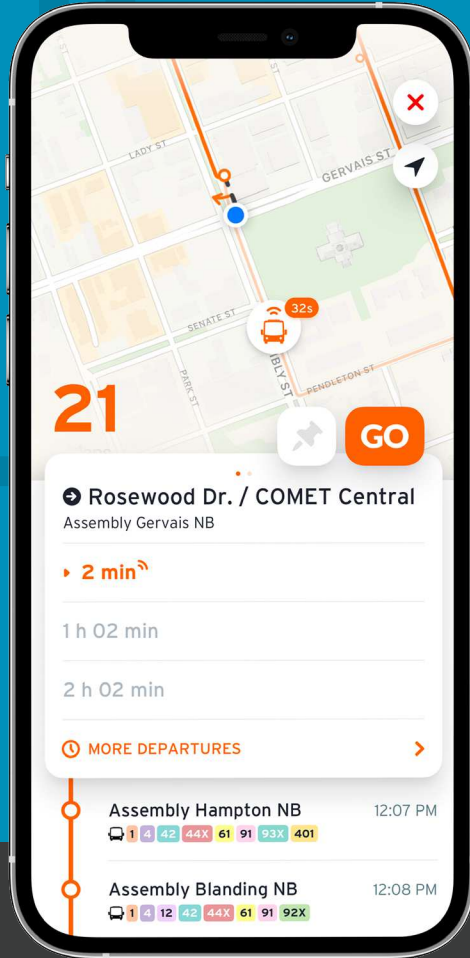

Get Mobile, Download Transit

Download ransit app to plan your route, track your bus, pay your fare, find Blue Bikes and more!