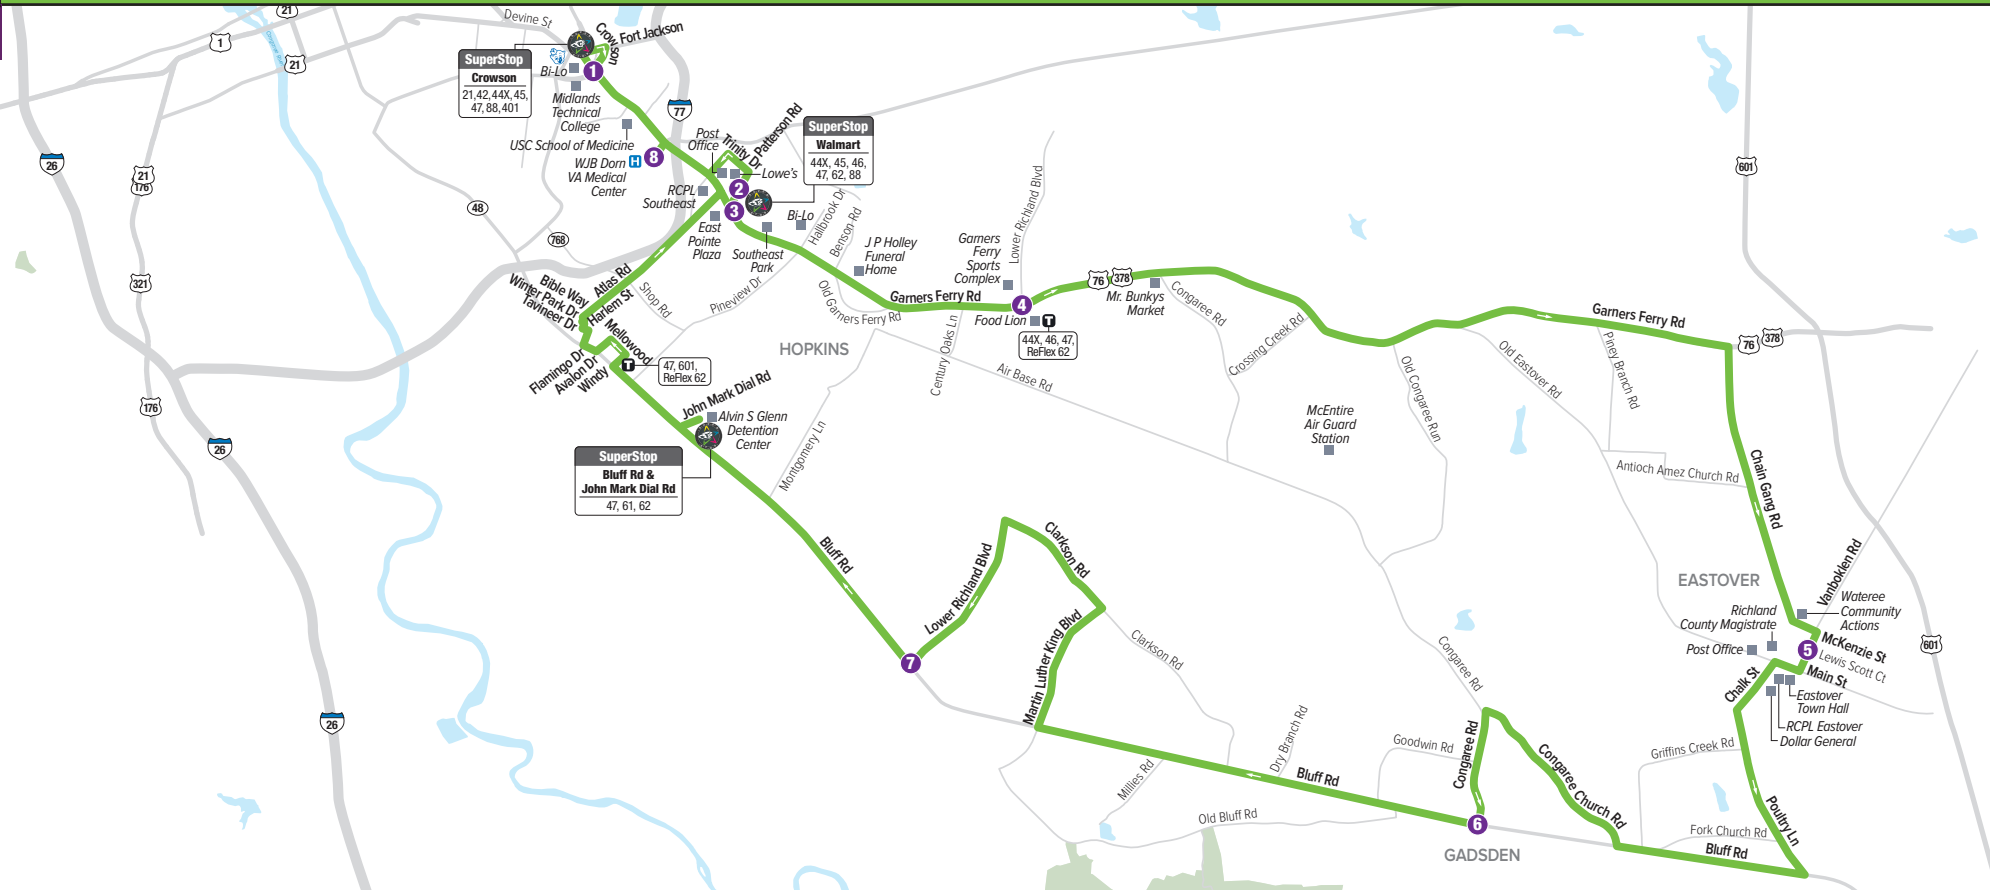

To Vanboklen & Lewis SB					
MONDAY - FRIDAY					SATURDAY
Stop #	1	2	3	4	5
	Crowson Road SuperStop (Departs)	Garners Ferry & Patterson NB	Garners Ferry & Patterson EB	Garners Ferry & Lower Richland EB	Vanbokklen & Lewis (Arrives)
AM	5:22	5:33	5:35	5:45	6:05
	7:27	7:33	7:35	7:45	8:05
	9:27	9:33	9:35	9:45	10:05
	11:27	11:33	11:35	11:45	12:05
PM	1:27	1:33	1:35	1:45	2:05
	3:27	3:33	3:35	3:45	4:05
	5:27	5:33	5:35	5:45	6:05
	7:27	8:00	8:02	8:12	8:32

To Crowson SuperStop					
MONDAY - FRIDAY					SATURDAY
Stop #	1	2	3	4	5
	Crowson Road SuperStop (Departs)	Garners Ferry & Patterson NB	Garners Ferry & Patterson EB	Garners Ferry & Lower Richland EB	Vanbokklen & Lewis (Arrives)
AM	8:57	9:17	9:19	9:29	9:49
	10:57	11:17	11:19	11:29	11:49
PM	12:57	1:17	1:19	1:29	1:59

To Vanbokklen & Lewis SB					
MONDAY - FRIDAY					SATURDAY
Stop #	5	6	7	2	1
	Vanbokklen & Lewis (Departs)	Bluff Rd & Congaree Rd SB	Lower Richland & Bluff Rd SB	Garners Ferry & Patterson NB	Crowson Road SuperStop (Arrives)
AM	6:07	6:26	6:41	7:05	7:14
	8:07	8:26	8:41	9:05	9:14
	10:07	10:26	10:41	11:05	11:14
	12:07	12:26	12:41	1:05	1:14
PM	2:07	2:26	2:41	3:05	3:14
	4:07	4:26	4:41	5:05	5:14
	6:07	6:26	6:41	7:05	7:14
	8:34	8:53	9:08	9:32	9:38

To Crowson SuperStop					
MONDAY - FRIDAY					SATURDAY
Stop #	5	6	7	2	1
	Vanbokklen & Lewis (Departs)	Bluff Rd & Congaree Rd SB	Lower Richland & Bluff Rd SB	Patterson & Garners Ferry SuperStop	Crowson Road SuperStop (Arrives)
AM	9:55	10:14	10:29	10:53	11:14
	11:55	12:14	12:29	12:53	1:14
PM	1:55	2:14	2:29	2:53	3:14