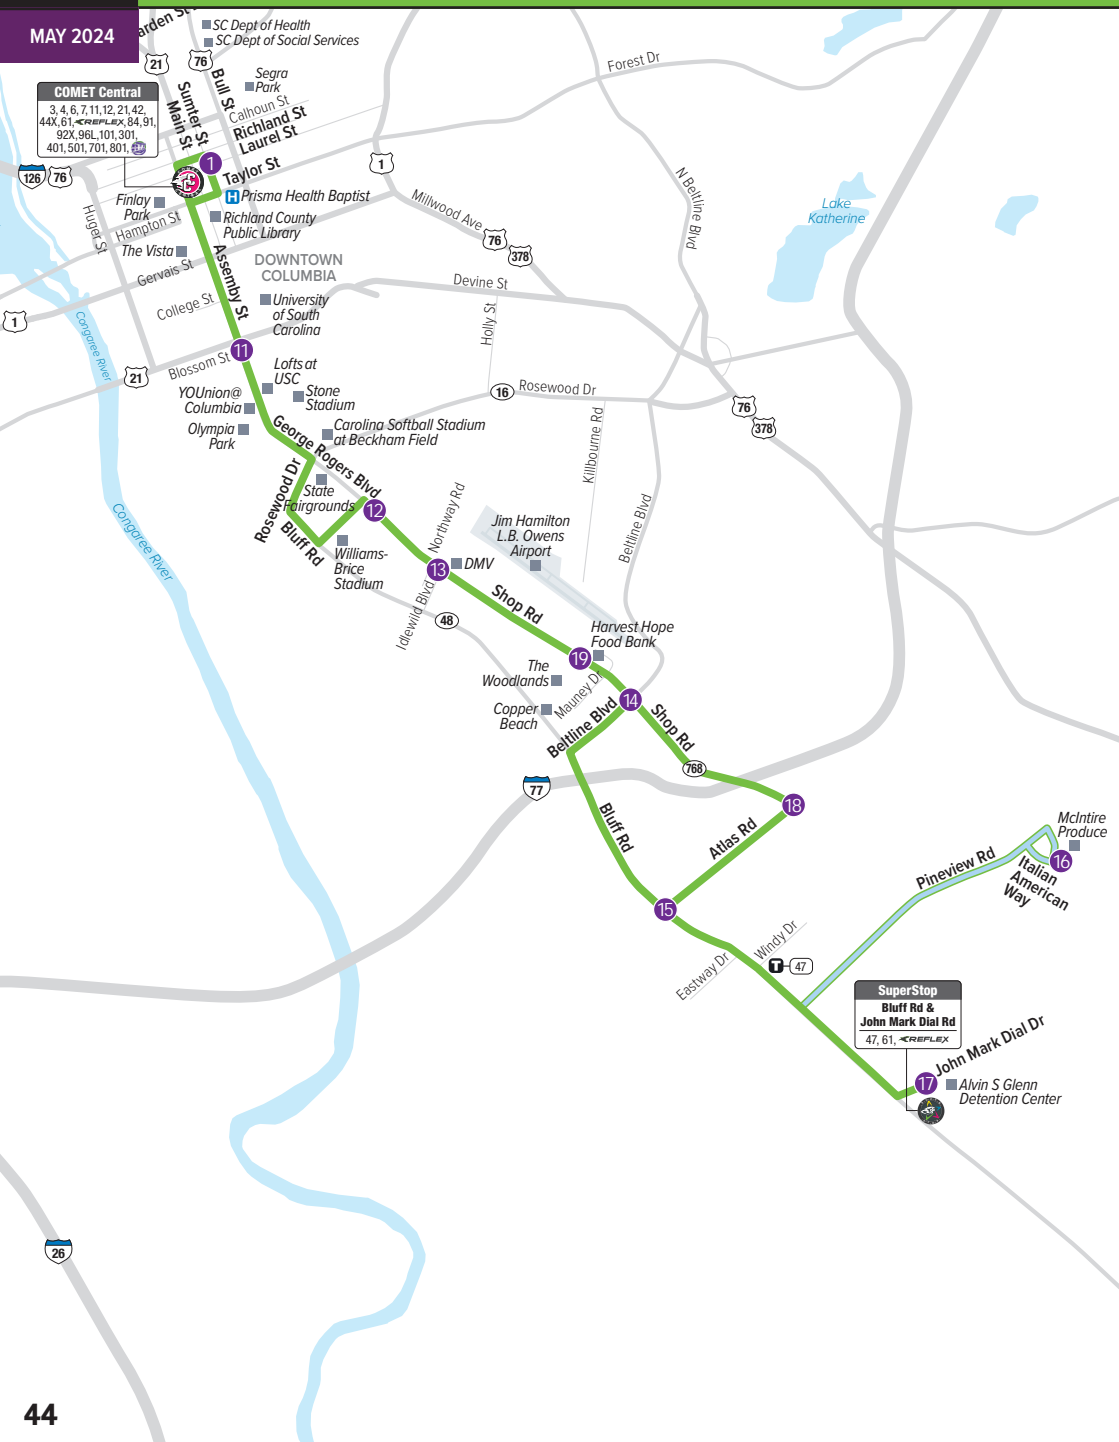

MAY 2024

To Shop Rd. / Alvin S. Glenn Detention Center

MONDAY - SATURDAY

SATURDAY

SUNDAY

Stop #	1	11	12	14	15	16	17	Stop #	1	11	12	14	15	16	17	Stop #	1	11	12	14	15	17
	COMET Central Sumter & Laurel SB	Assembly & Blossom SB	Shop at 1047 EB	Shop & Bellline SB	Bluff & Atlas EB	McEntire Produce & Italian American Way	John Mark Dial Dr (Alvin S. Glenn Detention Center) SuperStop		COMET Central Sumter & Laurel SB	Assembly & Blossom SB	Shop at 1047 EB	Shop & Bellline SB	Bluff & Atlas EB	McEntire Produce & Italian American Way	John Mark Dial Dr (Alvin S. Glenn Detention Center) SuperStop		COMET Central Sumter & Laurel SB	Assembly & Blossom SB	Shop at 1047 EB	Shop & Bellline SB	Bluff & Atlas EB	John Mark Dial Dr (Alvin S. Glenn Detention Center) SuperStop
	1122	1187	426	462	376	1803	1271		1122	1187	426	462	376	1803	1271		1122	1187	426	462	376	1271
AM	7:15	7:21	7:29	7:35	7:41	7:50	8:00	7:15	7:23	7:31	7:37	7:43	7:50	7:55	8:00	7:15	7:23	7:29	7:34	7:40	7:44	7:44
	8:15	8:21	8:29	8:35	8:43	—	8:48	8:15	8:23	8:31	8:37	8:43	—	8:47	—	8:15	8:23	8:29	8:34	8:40	8:40	8:44
AM	9:15	9:21	9:29	9:37	9:45	—	9:50	9:15	9:23	9:31	9:37	9:43	—	9:47	—	9:15	9:23	9:29	9:34	9:40	9:44	9:44
	10:15	10:21	10:29	10:37	10:45	—	10:50	10:15	10:23	10:31	10:37	10:43	—	10:47	—	10:15	10:23	10:31	10:37	10:43	10:43	10:47
AM	11:15	11:21	11:29	11:37	11:45	—	11:50	11:15	11:23	11:31	11:37	11:43	—	11:47	—	11:15	11:23	11:31	11:37	11:43	11:47	11:47
	12:15	12:21	12:29	12:37	12:45	—	12:50	12:15	12:25	12:33	12:39	12:45	—	12:49	—	12:15	12:25	12:33	12:39	12:45	12:45	12:49
PM	1:15	1:21	1:29	1:37	1:45	—	1:50	1:15	1:25	1:33	1:39	1:45	—	1:49	—	1:15	1:25	1:33	1:39	1:45	1:45	1:49
	2:15	2:22	2:30	2:37	2:43	2:51	3:01	2:15	2:25	2:33	2:39	2:45	2:52	2:57	—	2:15	2:25	2:33	2:39	2:45	2:45	2:49
PM	3:15	3:22	3:30	3:37	3:43	3:51	4:01	3:15	3:25	3:33	3:39	3:45	3:52	3:57	—	3:15	3:25	3:33	3:39	3:45	3:49	3:49
	4:15	4:22	4:30	4:37	4:43	—	4:48	4:15	4:25	4:32	4:37	4:43	—	4:47	—	4:15	4:25	4:32	4:37	4:43	4:43	4:47
PM	5:15	5:22	5:30	5:37	5:43	—	5:48	5:15	5:25	5:32	5:37	5:43	—	5:47	—	5:15	5:25	5:32	5:37	5:43	5:47	5:47
	6:15	6:22	6:30	6:37	6:43	—	6:48	6:15	6:23	6:30	6:35	6:41	—	6:45	—	6:15	6:23	6:30	6:35	6:41	6:41	6:45
PM	7:15	7:22	7:30	7:37	7:43	—	7:48	7:15	7:23	7:30	7:35	7:41	—	7:45	—	7:15	7:23	7:30	7:35	7:41	7:41	7:45

To COMET Central

MONDAY - SATURDAY

SATURDAY

SUNDAY