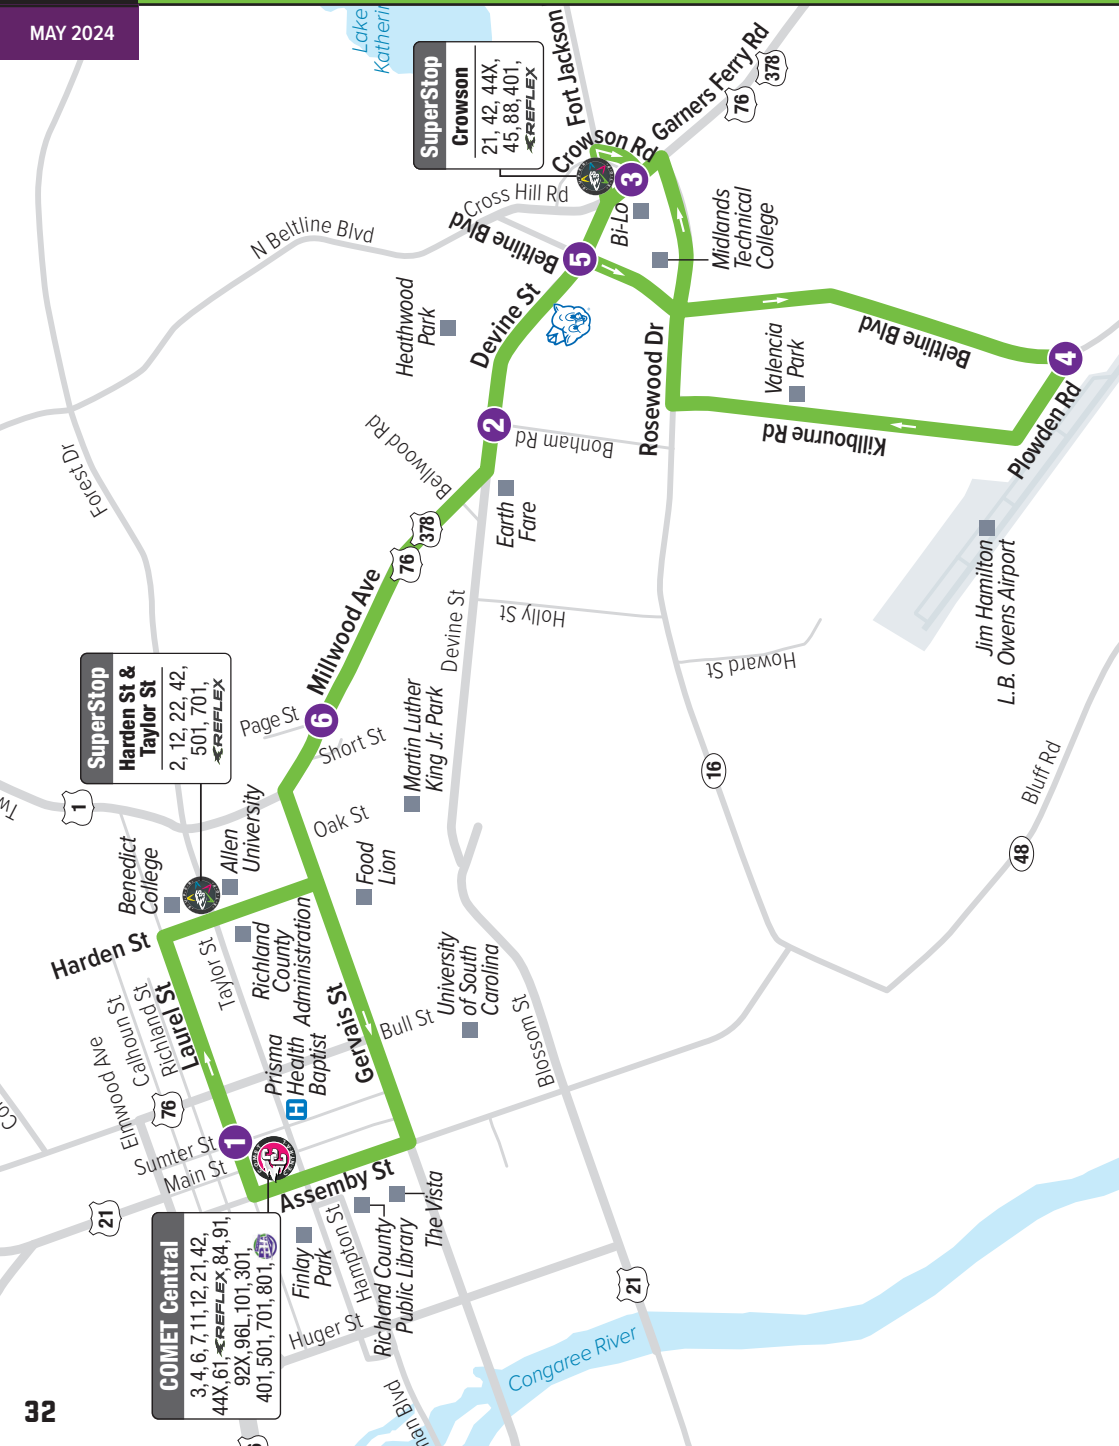

To Beltline Boulevard & Plowden Road									
MONDAY - FRIDAY				SATURDAY & SUNDAY					
Stop #	COMET Central Laurel & Sumter	Devine & Bonham EB	Crowson Rd SuperStop	Beltline & Plowden SB	Stop #	COMET Central Laurel & Sumter	Devine & Bonham EB	Crowson SuperStop	Beltline & Plowden SB
1	1311	1184	509	364	1	1311	1184	509	364
AM	6:15 7:15	6:23 7:23	—	6:31 7:31	AM	6:15 7:15	6:24 7:24	—	6:32 7:32
	8:15 9:15	8:23 9:23	—	8:30 9:30		8:15 9:15	8:24 9:24	—	8:32 9:32
	10:15 11:15	10:25 11:25	—	10:32 11:32		10:15 11:15	10:24 11:24	—	10:32 11:32
PM	12:15 1:18	12:25 1:30	—	12:32 1:44	PM	12:15 1:15	12:24 1:24	—	12:32 1:36
	2:18 3:18	2:30 3:32	2:35 3:36	2:44 3:46		2:15 3:15	2:24 3:24	2:29 3:29	2:36 3:36
	4:18 5:18	4:32 5:30	4:36 5:33	4:46 5:40		4:15 5:15	4:24 5:24	4:29 5:29	4:36 5:36
	6:18	6:30	6:33	6:40		6:15	6:24	6:29	6:36

To COMET Central											
MONDAY - FRIDAY				SATURDAY & SUNDAY							
Stop #	Beltline & Plowden SB	Devine & Beltline WB	Crowson Rd SuperStop	Millwood & Page NB	COMET Central Sumter & Laurel	Stop #	Beltline & Plowden SB	Devine & Beltline WB	Crowson Rd SuperStop	Millwood & Page NB	COMET Central Laurel & Sumter
4	364	962	509	1550	1311	4	364	962	509	1550	1469
AM	6:32 7:32	—	6:41 7:41	6:50 7:50	6:59 7:59	AM	6:32 7:32	—	6:31 7:31	6:49 7:49	6:57 7:57
	8:31 9:31	—	8:39 9:39	8:48 9:48	8:57 9:57		8:32 9:32	—	8:31 9:31	8:49 9:49	8:57 9:57
	10:33 11:33	—	10:41 11:41	10:50 11:50	10:59 11:59		10:32 11:32	—	10:31 11:31	10:49 11:49	10:57 11:57
PM	12:33 1:45	—	12:41 —	12:50 1:57	12:59 2:07	PM	12:32 1:36	—	12:31 —	12:49 1:46	12:57 1:56
	2:47 3:47	2:52 3:55	—	2:57 4:00	3:07 4:10		2:36 3:36	2:42 3:42	—	2:46 3:46	2:56 3:56
	4:47 5:41	4:55 5:49	—	5:00 5:53	5:09 6:02		4:36 5:36	4:42 5:42	—	4:46 5:46	4:56 5:56
	6:41	6:49	—	6:53	7:02		6:36	6:42	—	6:46	6:56