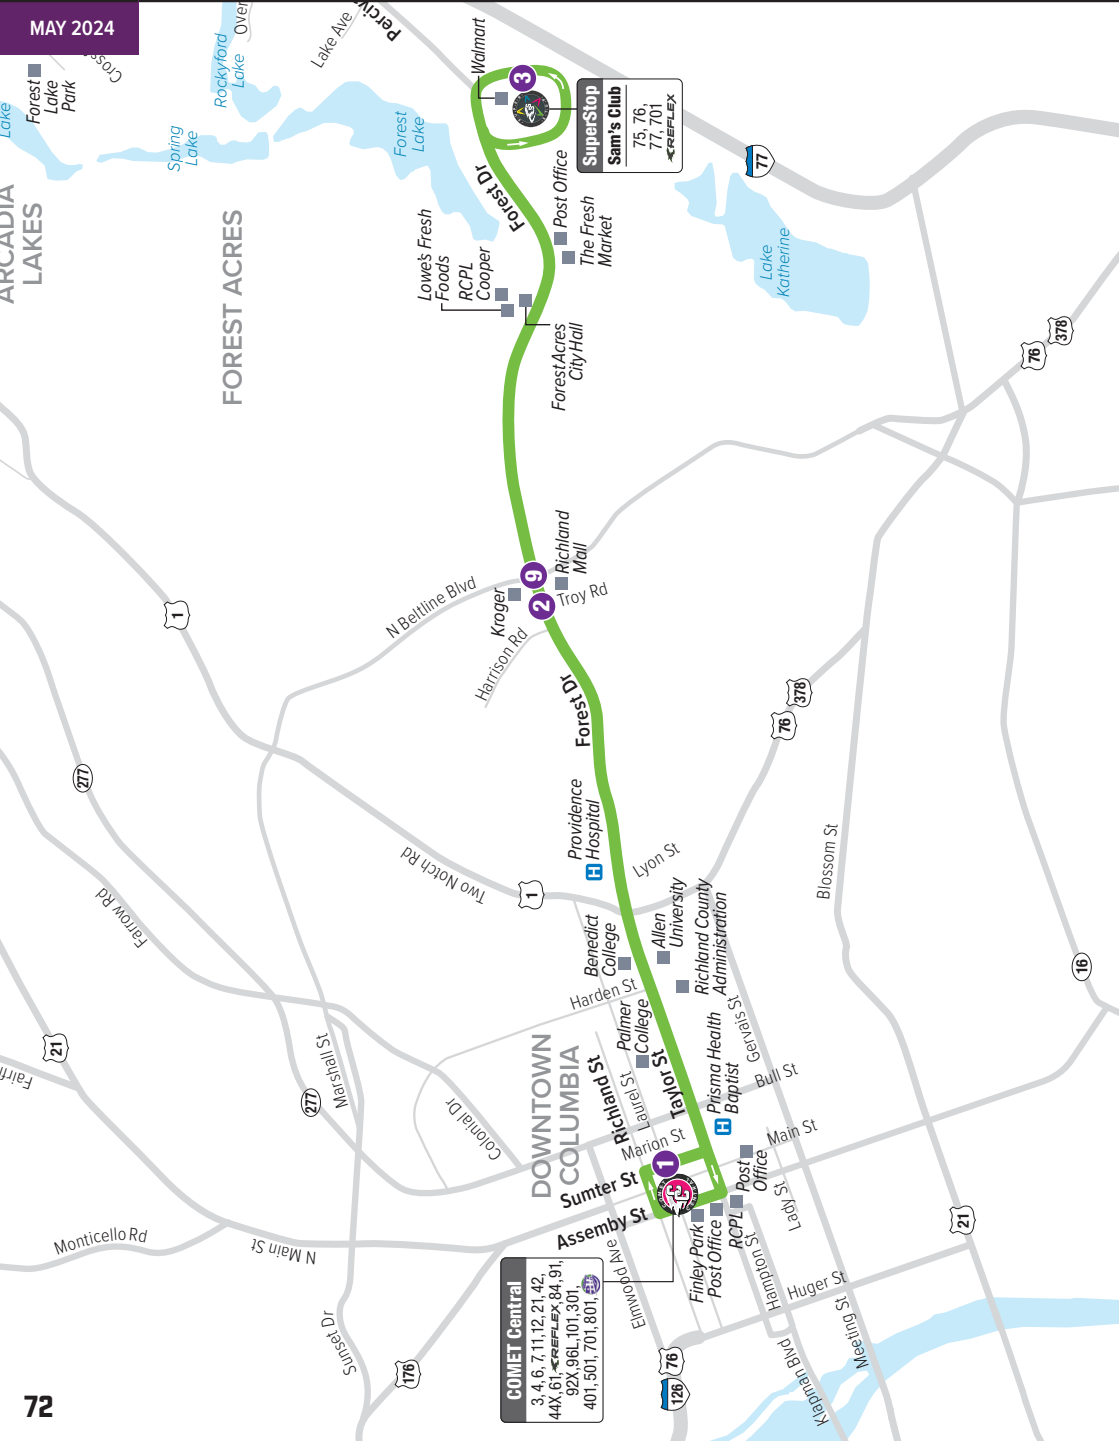

Forest Drive Sam's Club SuperStop
Taylor
COMET Central

MAY 2024

COMET Central
3, 4, 6, 7, 11, 12, 21, 42,
44X, 61, 9REFLEX 84, 91,
92X, 96L, 101, 301,
401, 501, 701, 801, 91

To Forest Drive Sam's Club SuperStop			
MONDAY - FRIDAY			
Stop #	COMET Central Sumter & Laurel SB	Forest & Troy EB	Forest Dr Sam's Club SuperStop (Arrives)
	1:12	1:09	1:53
	6:20	6:27	6:36
	6:50	6:57	7:06
	7:20	7:27	7:36
	7:50	7:57	8:06
	8:20	8:27	8:36
	8:50	8:57	9:06
	9:20	9:29	9:38
	9:50	9:59	10:08
	10:20	10:29	10:38
	10:50	10:59	11:08
	11:20	11:29	11:38
	11:50	11:59	12:08
	12:20	12:29	12:39
	12:50	12:59	1:09
	1:20	1:29	1:39
	1:50	1:59	2:09
	2:20	2:29	2:39
	2:50	2:59	3:09
	3:20	3:29	3:39
	3:50	3:59	4:09
	4:20	4:29	4:41
	4:50	4:59	5:11
	5:20	5:29	5:41
	5:50	5:59	6:11
	6:20	6:27	6:38
	6:50	6:57	7:08
	7:20	7:27	7:38
	7:50	7:57	8:08
	8:20	8:27	8:38
	9:18	9:25	9:36
SATURDAY & SUNDAY			
Stop #	COMET Central Sumter & Laurel SB	Forest & Troy EB	Forest Dr Sam's Club SuperStop (Arrives)
	1:12	1:09	1:53
	7:20	7:30	7:39
	8:20	8:30	8:39
	9:20	9:30	9:39
	10:20	10:30	10:39
	11:20	11:30	11:39
	12:20	12:30	12:39
	1:20	1:30	1:39
	2:20	2:30	2:39
	3:20	3:30	3:39
	4:20	4:30	4:39
	5:20	5:30	5:39
	6:20	6:29	6:38
	7:20	7:29	7:38
	8:20	8:29	8:38
	9:20	9:29	9:38

To COMET Central			
MONDAY - FRIDAY			
Stop #	Forest Dr Sam's Club SuperStop (Departs)	Forest & Bellline WB	COMET Central Sumter & Laurel SB
	1:53	1:49	1:22
	5:45	5:51	6:05
	6:15	6:21	6:35
	6:45	6:51	7:05
	7:15	7:21	7:35
	7:45	7:51	8:05
	8:15	8:21	8:35
	8:45	8:51	9:05
	9:15	9:21	9:35
	9:45	9:51	10:05
	10:15	10:21	10:35
	10:45	10:51	11:05
	11:15	11:21	11:35
	11:45	11:52	12:07
	12:15	12:22	12:37
	12:45	12:52	1:07
	1:15	1:22	1:37
	1:45	1:52	2:07
	2:15	2:22	2:37
	2:45	2:52	3:07
	3:15	3:22	3:38
	3:45	3:52	4:08
	4:15	4:22	4:38
	4:45	4:52	5:08
	5:15	5:22	5:38
	5:45	5:51	6:05
	6:15	6:21	6:34
	6:45	6:51	7:04
	7:15	7:21	7:34
	7:45	7:51	8:04
	8:45	8:51	9:04
	9:45	9:51	10:04
SATURDAY & SUNDAY			
Stop #	Forest Dr Sam's Club SuperStop (Departs)	Forest & Bellline WB	COMET Central Sumter & Laurel SB
	1:53	1:49	1:22
	7:45	7:53	8:07
	8:45	8:53	9:07
	9:45	9:53	10:07
	10:45	10:53	11:07
	11:45	11:53	12:07
	12:45	12:53	1:07
	1:45	1:53	2:07
	2:45	2:53	3:07
	3:45	3:53	4:07
	4:45	4:53	5:07
	5:45	5:53	6:07
	6:45	6:51	7:05
	7:45	7:51	8:05
	8:45	8:51	9:05
	9:45	9:51	10:05