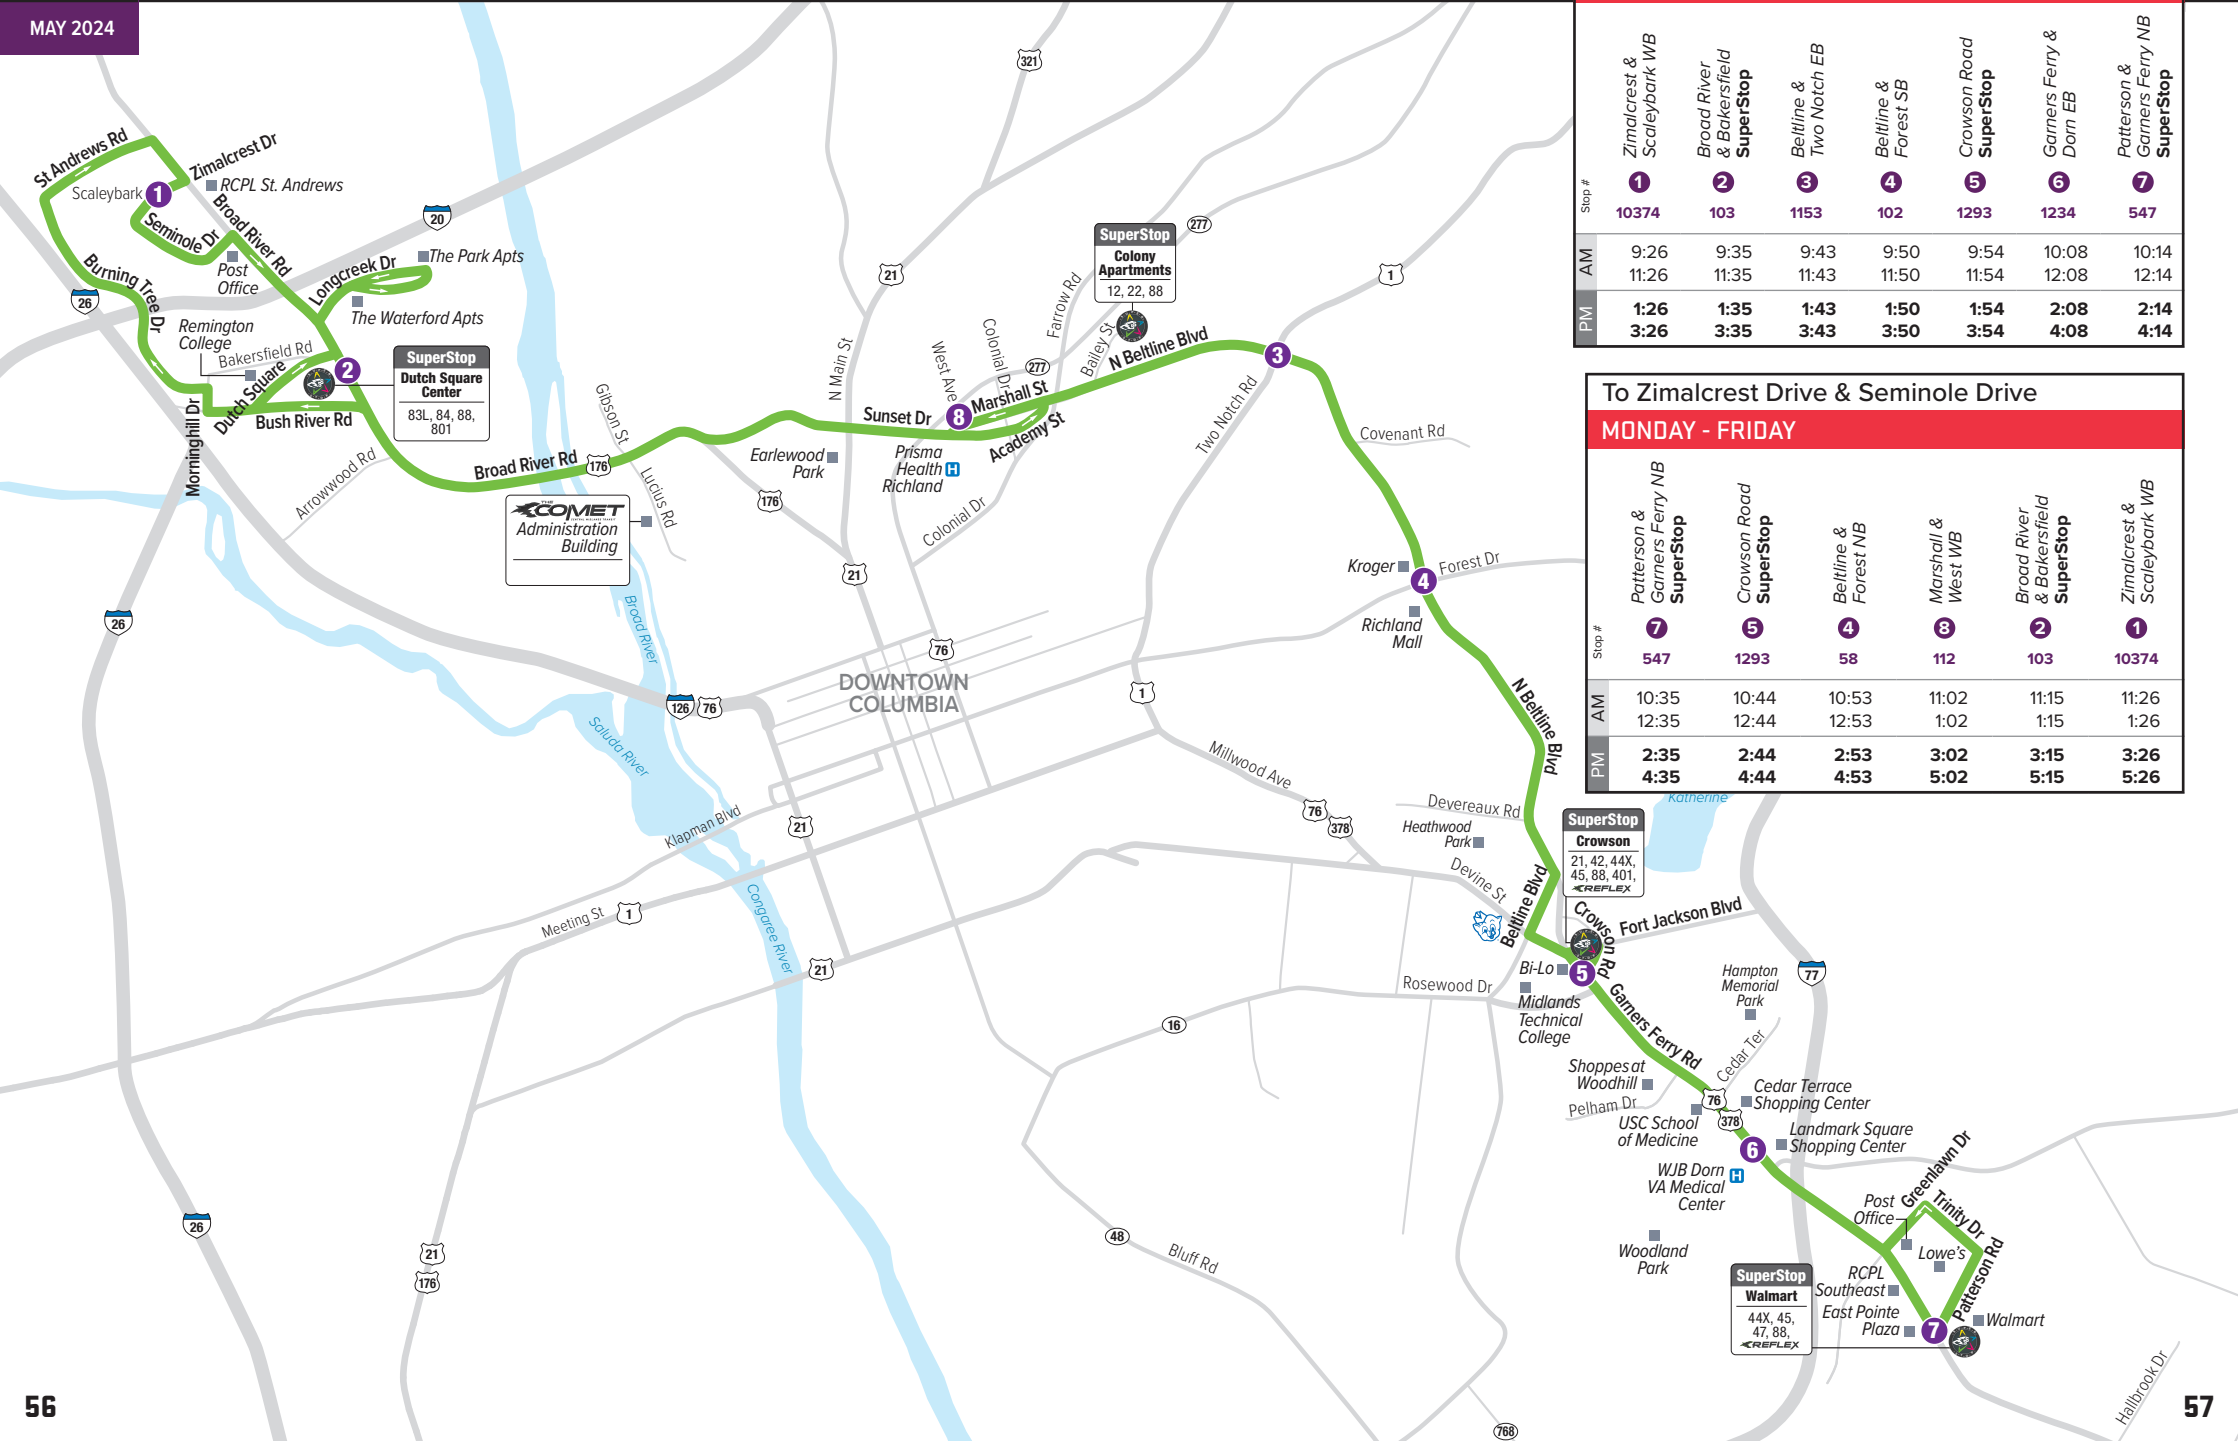

To Garners Ferry Walmart SuperStop

MONDAY - FRIDAY

Stop #	1	2	3	4	5	6	7
AM	9:26 11:26	9:35 11:35	9:43 11:43	9:50 11:50	9:54 11:54	10:08 12:08	10:14 12:14
PM	1:26 3:26	1:35 3:35	1:43 3:43	1:50 3:50	1:54 3:54	2:08 4:08	2:14 4:14

To Zimacrest Drive & Seminole Drive

MONDAY - FRIDAY

Stop #	7	5	4	8	2	1
AM	10:35 12:35	10:44 12:44	10:53 12:53	11:02 1:02	11:15 1:15	11:26 1:26
PM	2:35 4:35	2:44 4:44	2:53 4:53	3:02 5:02	3:15 5:15	3:26 5:26