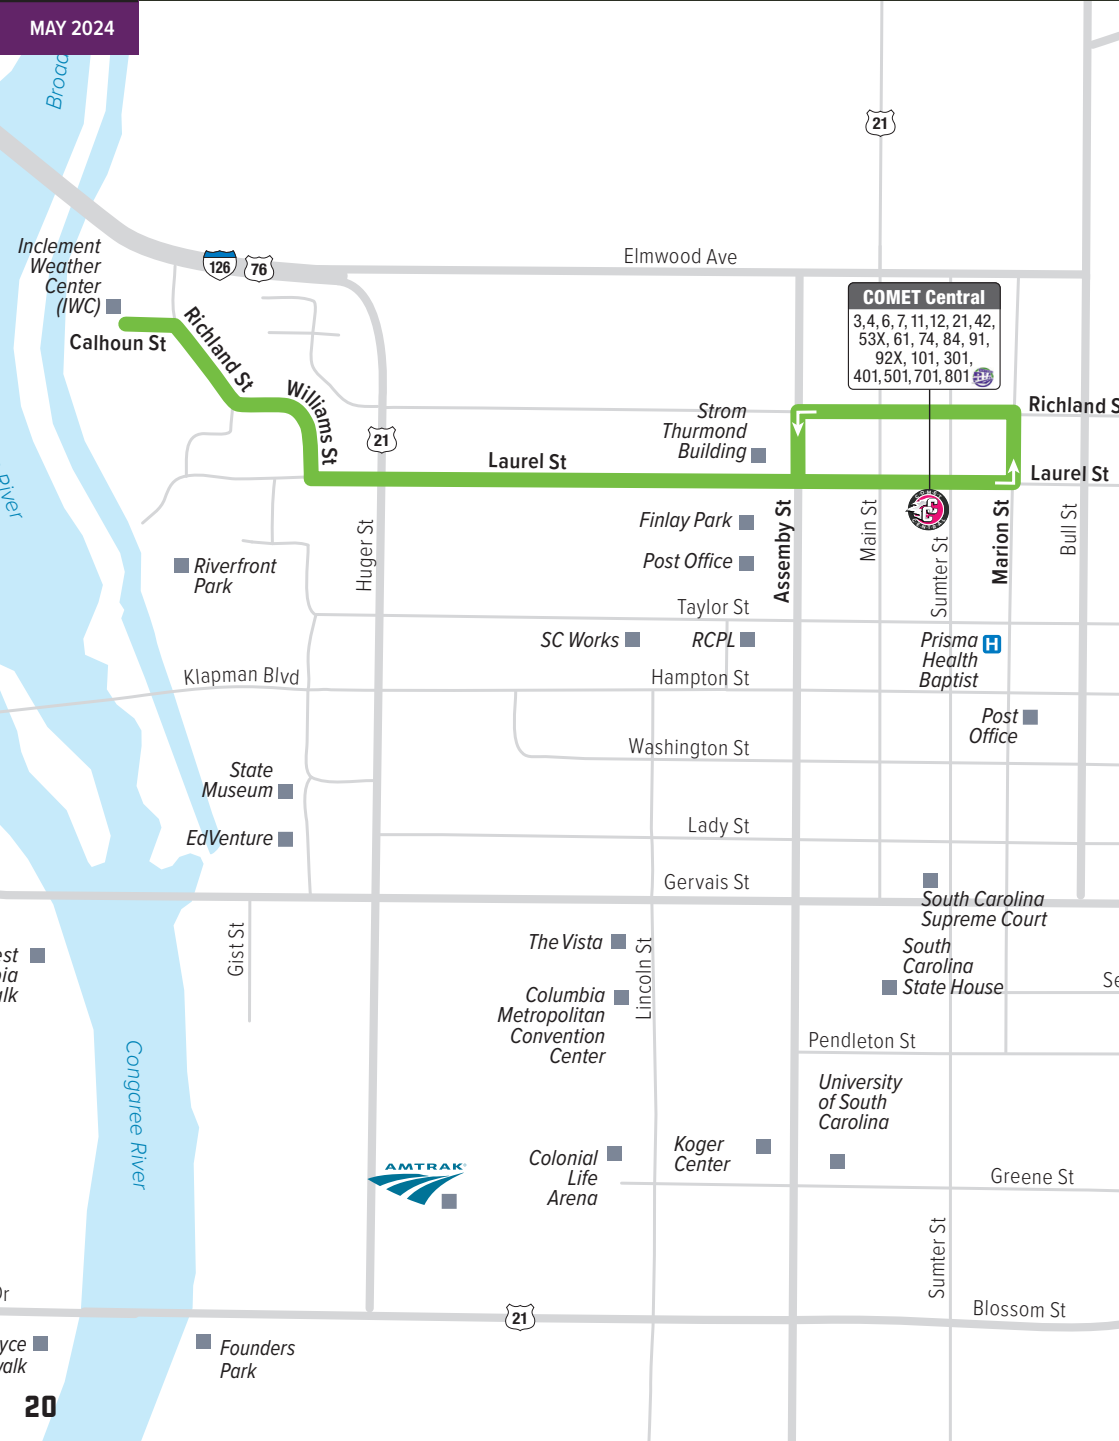

7 Inclement Weather Shuttle

MAY 2024

To Inclement Weather Center

WHEN IWC IS OPEN

7 days a week when IWC is open between November 1 and April 1. The route is free to all passengers.

- 6:30 AM to 7:30 AM every 15 minutes from IWC.
- No service when IWC is closed.
- 5:45 PM to 7:00 PM every 15 minutes to IWC.
- Ask at COMET Central for details.

This service is funded by the City of Columbia through United Way of the Midlands and operated by The COMET.