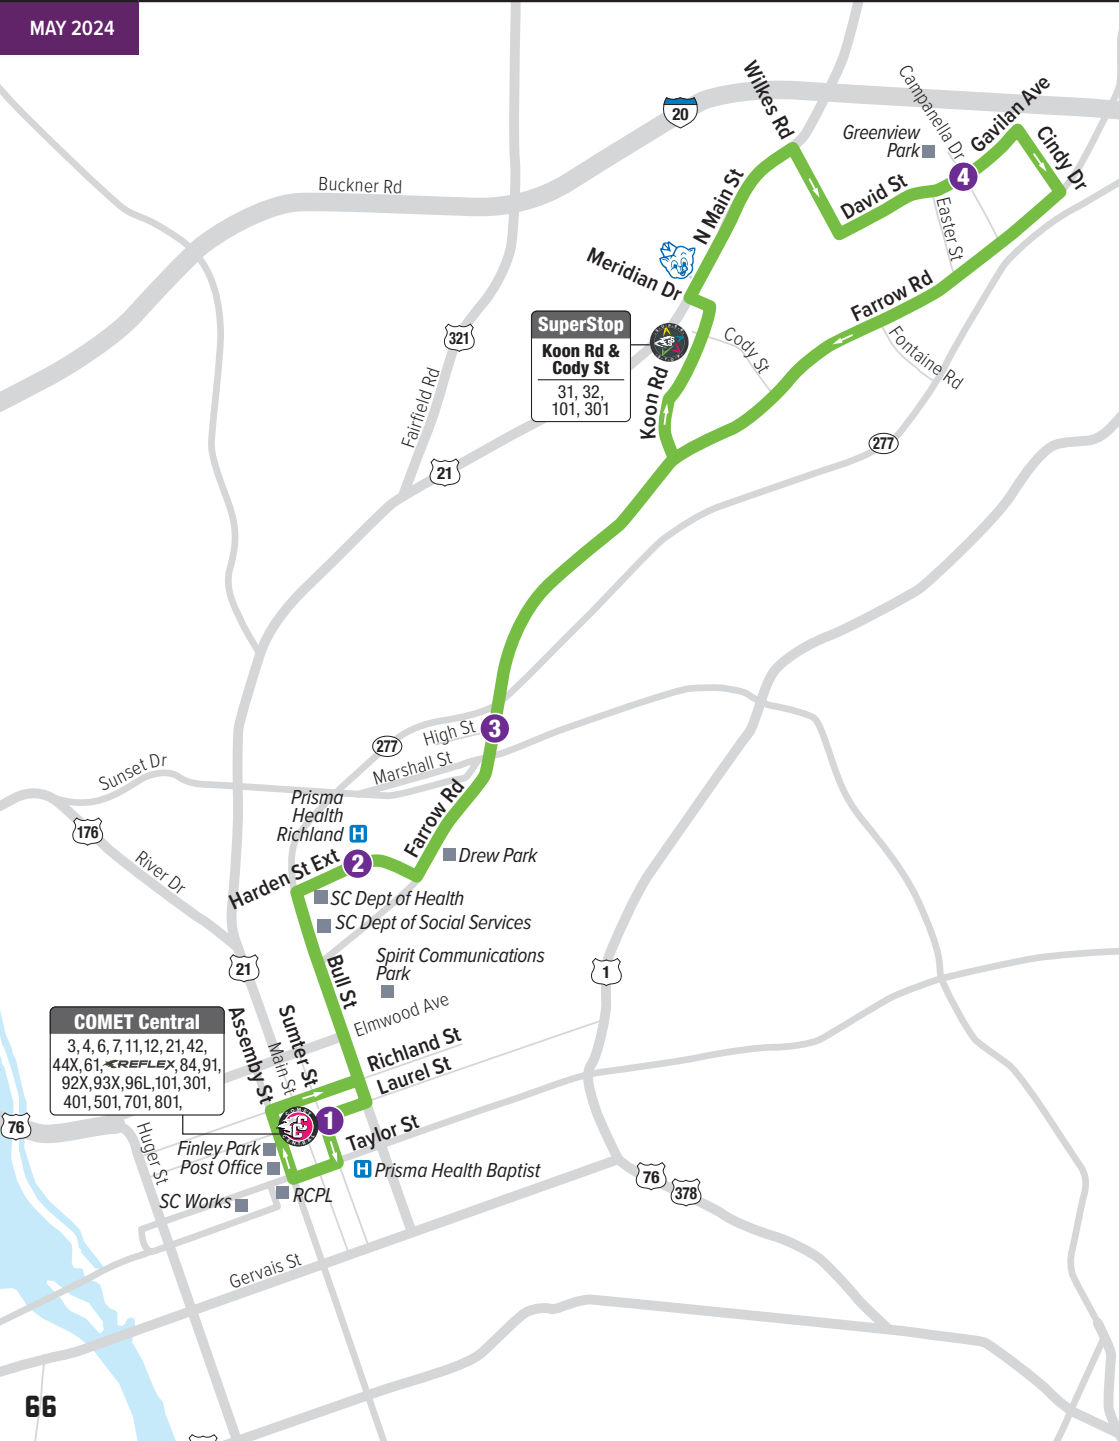

COMET Central
3, 4, 6, 7, 11, 12, 21, 42,
44X, 61, ~~REFLEX~~ 84, 91,
92X, 93X, 96L, 101, 301,
401, 501, 701, 801,

SuperStop
Koon Rd &
Cody St
31, 32,
101, 301

To Galivan & Companella

MONDAY - FRIDAY

Stop #	COMET Central Sumter & Laurel	Harden at Midblock EB (Prisma Health)	Farrow & High NB	Gavilan & Companella EB
1	1122	167	875	269
AM	6:18 6:48	6:24 6:54	6:28 6:58	6:40 7:10
	7:18 7:48	7:24 7:54	7:28 7:58	7:40 8:10
	8:18 8:48	8:24 8:54	8:28 8:58	8:40 9:10
	9:18 9:48	9:24 9:54	9:28 9:58	9:40 10:10
	10:18 10:48	10:25 10:55	10:29 10:59	10:41 11:11
	11:18 11:48	11:25 11:55	11:29 11:59	11:41 12:11
	12:18 12:48	12:25 12:55	12:29 12:59	12:41 1:11
	1:18 1:48	1:25 1:55	1:29 1:59	1:41 2:11
	2:18 2:48	2:25 2:55	2:29 2:59	2:41 3:11
	3:18 3:48	3:25 3:55	3:29 3:59	3:41 4:11
	4:18 4:48	4:25 4:55	4:29 4:59	4:41 5:11
	5:18 5:48	5:25 5:55	5:29 5:59	5:41 6:11
6:18 6:48	6:23 6:53	6:27 6:57	6:39 7:09	
7:18	7:23	7:27	7:39	

SATURDAY & SUNDAY

Stop #	COMET Central Sumter & Laurel	Harden at Midblock EB (Prisma Health)	Farrow & High NB	Gavilan & Companella EB
1	1122	167	875	269
PM	— —	— —	6:29 7:29	6:39 7:39
	8:18 9:18	8:25 9:25	8:29 9:29	8:39 9:39
	10:18 11:18	10:26 11:26	10:30 11:30	10:40 11:40
	12:18 1:18	12:26 1:26	12:30 1:30	12:40 1:40
	2:18 3:18	2:26 3:26	2:30 3:30	2:40 3:40
	4:18 5:18	4:26 5:26	4:30 5:30	4:40 5:40
	6:18 7:18	6:25 7:25	6:29 7:29	6:39 7:39

To COMET Central

MONDAY - FRIDAY

Stop #	Gavilan & Companella EB	Farrow & High NB	Harden & Prisma Health Richland WB	COMET Central Sumter & Laurel
4	269	274	1267	1122
AM	5:40 6:10	5:49 6:19	5:54 6:24	6:02 6:32
	6:41 7:11	6:50 7:20	6:55 7:25	7:03 7:33
	7:41 8:11	7:50 8:20	7:55 8:25	8:03 8:33
	8:41 9:11	8:50 9:19	8:55 9:24	9:03 9:32
	9:41 10:11	9:49 10:19	9:54 10:24	10:02 10:32
	10:42 11:12	10:50 11:20	10:55 11:25	11:03 11:33
	11:42 12:12	11:50 12:20	11:55 12:25	12:03 12:33
	12:42 1:12	12:50 1:20	12:55 1:25	1:03 1:33
	1:42 2:12	1:50 2:20	1:55 2:25	2:03 2:33
	2:42 3:12	2:50 3:20	2:55 3:25	3:03 3:33
	3:42 4:12	3:50 4:20	3:55 4:25	4:03 4:33
	4:42 5:12	4:50 5:20	4:55 5:25	5:03 5:33
5:42 6:12	5:50 6:19	5:55 6:23	6:03 6:30	
6:40 7:40	6:47 7:47	6:51 —	6:58 —	

SATURDAY & SUNDAY

Stop #	Gavilan & Companella EB	Farrow & High SB	Harden & Prisma Health Richland WB	COMET Central Sumter & Laurel
4	269	274	1267	1122
PM	6:39 7:39	6:47 7:47	6:51 7:51	6:57 7:57
	8:39 9:39	8:47 9:47	8:51 9:51	8:57 9:57
	10:40 11:40	10:48 11:48	10:52 11:52	10:58 11:58
	12:40 1:40	12:48 1:48	12:52 1:52	12:58 1:58
	2:40 3:40	2:48 3:48	2:52 3:52	2:58 3:58
	4:40 5:40	4:48 5:48	4:52 5:52	4:58 5:58
	6:39 7:39	6:47 7:47	6:51 —	6:57 —