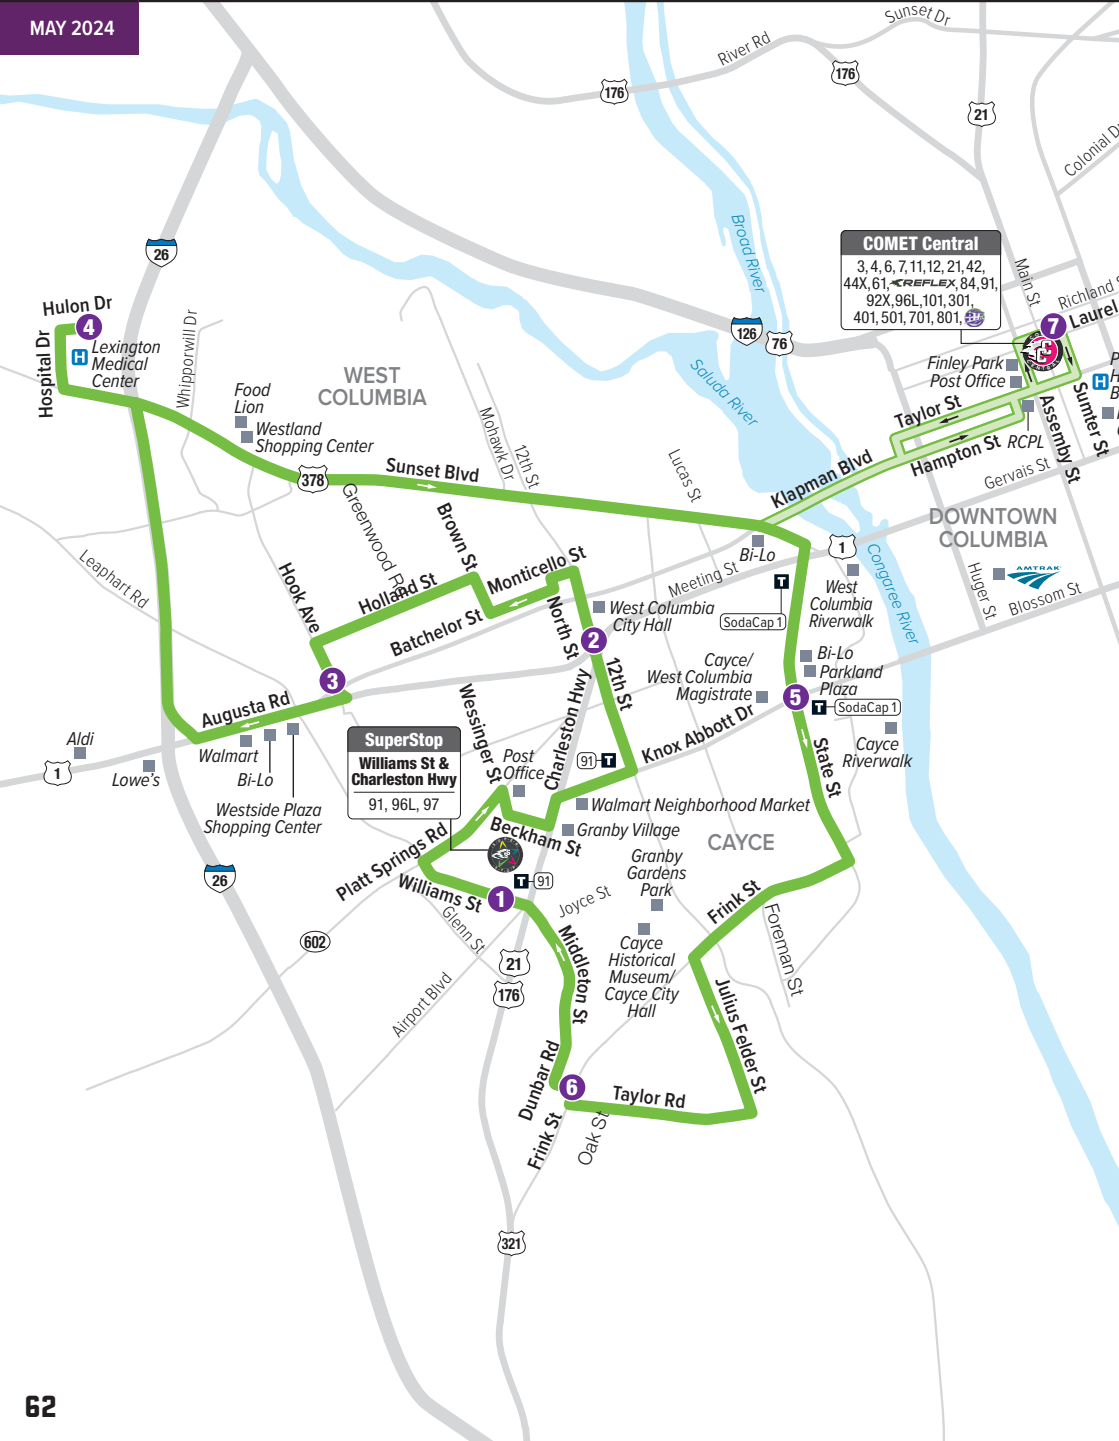

COMET Central
3, 4, 6, 7, 11, 12, 21, 42, 44X, 61, ~~CREPLEX~~, 84, 91, 92X, 96L, 101, 301, 401, 501, 701, 801

SuperStop
Williams St & Charleston Hwy
91, 96L, 97

To Lexington Medical Center					
MONDAY - FRIDAY					SATURDAY
Stop #	1 COMET Central Sumter & Laurel	1 Williams St & Charleston Hwy SuperStop	2 12th & Meeting NB	3 Hook & Jarvis SB	4 Hulon & E Hospital EB (Lexington Medical Center)
	Arrives from Downtown Columbia on Route 91 at Williams & Charleston Hwy				Arrives from Downtown Columbia on Route 91 at Williams & Charleston Hwy
1311	—	9601	890	879	492
AM	5:55 — — —	6:05 7:05	6:12 7:12	6:18 7:18	6:26 7:27
	— 7:53 8:53	8:05 9:05	8:12 9:12	8:18 9:18	8:27 9:27
	— — —	9:53 10:53	10:05 11:05	10:12 11:12	10:27 11:27
	— — —	11:53 12:57	12:05 1:05	12:13 1:13	12:19 1:18
	— — —	1:57 2:57	2:05 3:05	2:13 3:13	2:19 3:28
	— — —	3:57 4:57	4:05 5:05	4:13 5:13	4:19 5:29
	— — —	5:57 — —	6:05 — —	6:13 — —	6:19 — —
PM	— — —	12:52 1:52	1:05 2:05	1:12 2:12	1:18 2:18
	— — —	9:52 10:52	10:05 11:05	10:12 11:12	10:18 11:18
	— — —	10:52 11:52	11:05 12:05	11:12 12:12	11:18 12:18
	— — —	12:05 12:05	12:12 12:12	12:18 12:18	12:30 12:30
	— — —	1:52 — —	2:05 — —	2:12 — —	2:18 — —

To West Columbia SuperStop						
MONDAY - FRIDAY						SATURDAY
Stop #	4 Hulon & E Hospital EB (Lexington Medical Center)	5 State & Knox Abbott SB	6 Frink & Dunbar NB	1 Williams St & Charleston Hwy SuperStop	Connects to Route 91	7 COMET Central Sumter & Laurel
492	Soda Cap 1 arrives from Downtown Columbia (State & Knox Abbott)	898	9626	9601	Connects to Route 91	1311
	Soda Cap 1 departs for Downtown Columbia (State & Knox Abbott SB)					Connects to Route 91
AM	6:27 7:28	6:37 7:38	6:46 7:47	6:52 7:53	7:00* 8:00*	— —
	8:28 9:28	8:38 9:38	8:47 9:47	8:53 9:53	9:00* 10:00*	— —
	10:28 11:28	10:38 11:38	10:47 11:47	10:53 11:53	11:00* 12:00*	— —
	12:29 1:29	12:39 1:39	12:47 1:47	12:54 1:54	1:00* 2:00*	— —
	2:29 3:29	2:39 3:41	2:47 3:47	2:54 3:57	3:00* 4:00*	— —
	4:30 5:30	4:42 5:42	4:47 5:47	4:51 5:58	5:00* 6:00*	— —
	6:28 — —	6:39 — —	6:48 — —	6:53 — —	7:08 — —	— — —
PM	9:30 10:30	9:17 10:17	9:40 10:40	9:47 10:47	9:50 10:50	9:55 10:55
	11:30 12:30	11:17 12:17	11:40 12:40	11:47 12:47	11:50 12:50	11:55 12:55
	1:30 2:30	1:17 2:17	1:40 2:40	1:47 2:47	1:50 2:50	1:55 2:55
	2:30 3:30	2:17 3:17	2:40 3:40	2:47 3:47	2:50 3:50	2:55 3:55
	12:00* 1:00*	— —	— —	— —	— —	— —

*Route 96L connects to Downtown Columbia via Route 91, leaving from the Williams St & Charleston Hwy SuperStop.