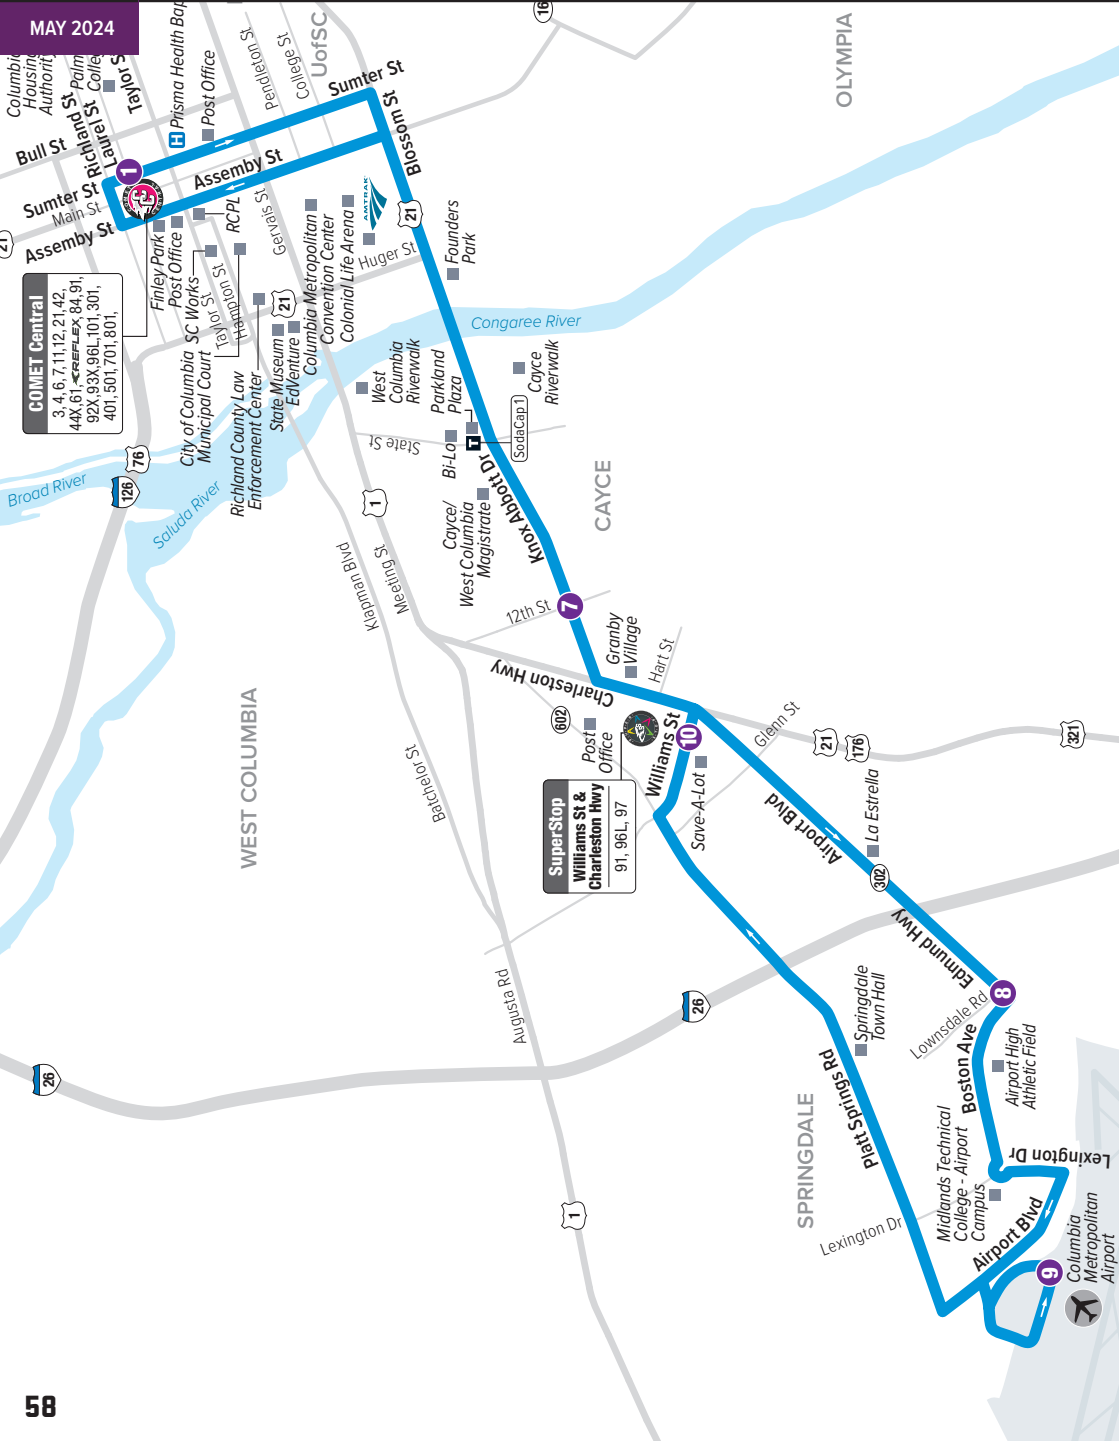

MAY 2024

To MTC / Columbia Metropolitan Airport			
MONDAY - FRIDAY		SATURDAY	
Stop #	COMET Central Laurel & Sumter EB	Knox Abbott & 12th WB	Edmund Hwy & Lowndale SB
1	1311	025	681
9	1730		Columbia Metro Airport
AM	6:15 7:15	6:28 7:28	6:36 7:36
AM	8:15 9:15	8:29 9:29	8:37 9:37
AM	10:15 11:15	10:29 11:29	10:37 11:37
AM	12:15 1:15	12:29 1:29	12:37 1:37
AM	2:15 3:15	2:29 3:29	2:38 3:38
AM	4:15 5:15	4:29 5:29	4:38 5:38
AM	6:15	6:28	6:35
PM	6:43	7:43	8:44
PM	9:44	10:44	11:44
PM	12:44	1:44	2:45
PM	3:45	4:45	5:45
PM	6:41		
Stop #	COMET Central Sumter & Laurel EB	Knox Abbott & 12th WB	Edmund Hwy & Lowndale SB
1	1311	025	681
9	1730		Columbia Metro Airport
AM	9:15 10:15	9:28 10:28	9:37 10:37
AM	11:15 12:15	11:28 12:28	11:37 12:37
AM	1:15 2:15	1:28 2:28	1:37 2:37
AM	3:15 4:15	3:28 4:28	3:37 4:37
AM	9:44	10:44	11:44
AM	11:44	12:44	1:44
AM	2:44	3:44	4:44
AM	4:44		

To COMET Central			
MONDAY - FRIDAY		SATURDAY	
Stop #	Columbia Metro Airport	Williams & Charleston SB SuperStop	Knox Abbott & 12th EB
9	1730	9601	520
1	1311		COMET Central Sumter & Laurel
AM	6:45 7:45	6:53 7:53	6:57 7:57
AM	8:45 9:45	8:53 9:53	8:57 9:57
AM	10:45 11:45	10:53 11:53	10:57 11:57
AM	12:45 1:45	12:53 1:53	12:57 1:57
AM	2:45 3:45	2:53 3:53	2:57 3:57
AM	4:45 5:45	4:53 5:53	4:57 5:57
AM	6:42	6:50	6:54
PM	7:08 8:08	7:08 8:08	7:08 8:08
PM	9:08 10:08	9:08 10:08	9:08 10:08
PM	11:08 12:08	11:08 12:08	11:08 12:08
PM	1:10 2:10	1:10 2:10	1:10 2:10
PM	3:12 4:12	3:12 4:12	3:12 4:12
PM	5:12 6:12	5:12 6:12	5:12 6:12
PM	7:05		
Stop #	Columbia Metro Airport	Williams & Charleston SB SuperStop	Knox Abbott & 12th EB
9	1730	9601	520
1	1311		COMET Central Sumter & Laurel EB
AM	9:45 10:45	9:52 10:52	9:55 10:55
AM	11:45 12:45	11:52 12:52	11:55 12:55
AM	1:45 2:45	1:52 2:52	1:55 2:55
AM	3:45 4:45	3:52 4:52	3:55 4:55
AM	10:07 11:07	10:07 11:07	10:07 11:07
AM	12:07 1:07	12:07 1:07	12:07 1:07
AM	2:07 3:07	2:07 3:07	2:07 3:07
AM	4:07 5:07	4:07 5:07	4:07 5:07