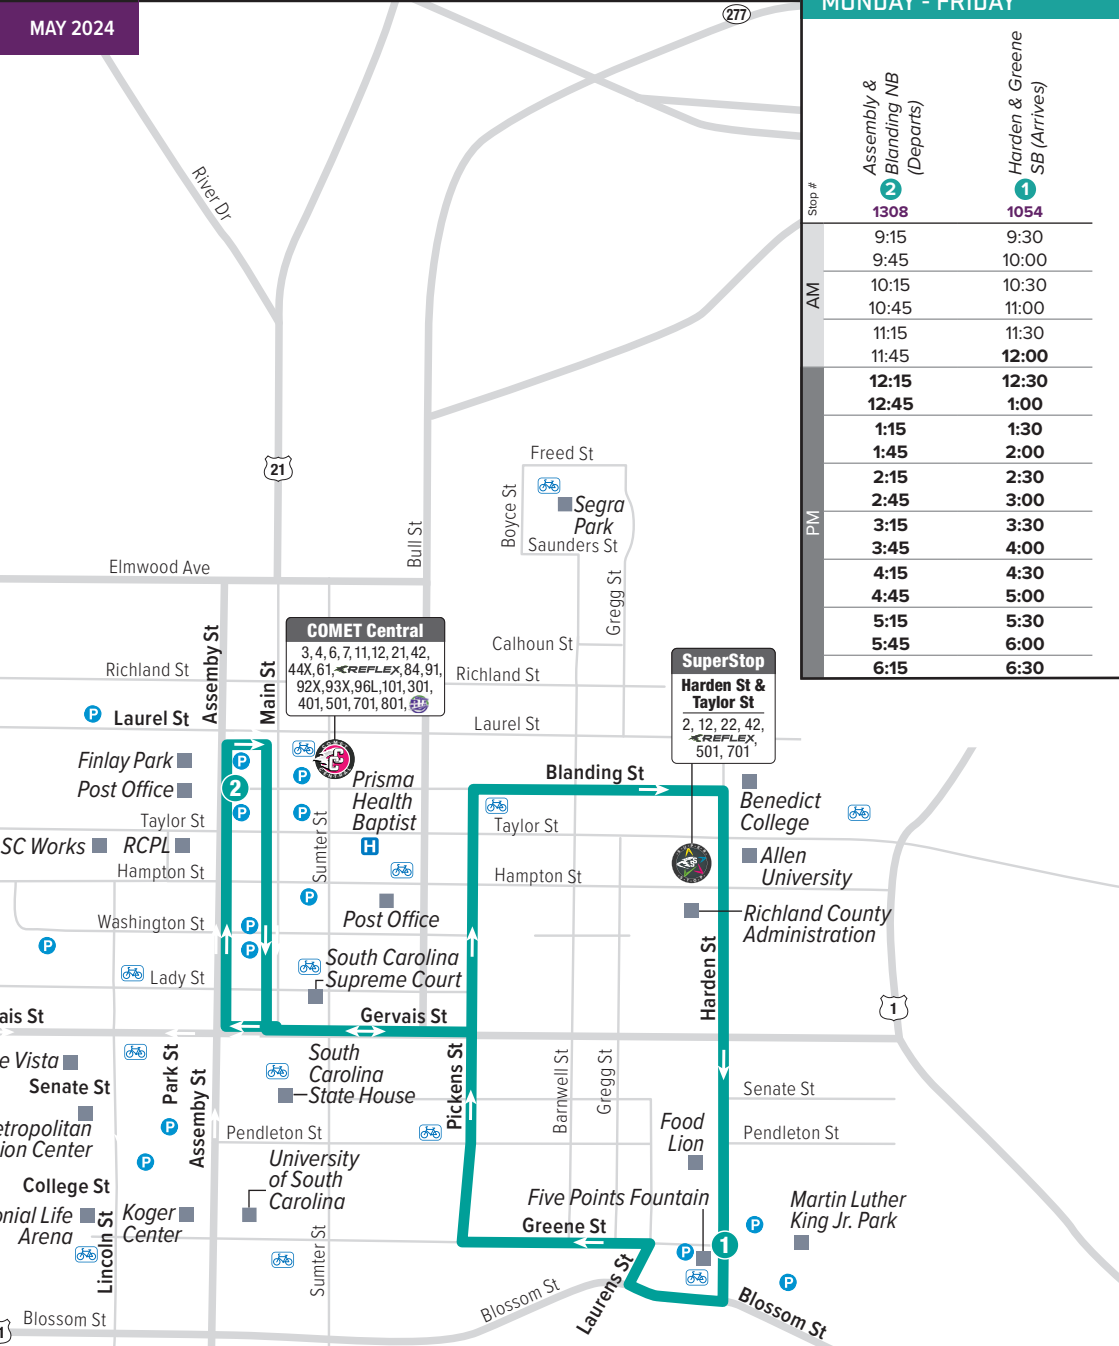

To Main Street / Five Points / USC		
	MONDAY - FRIDAY	SATURDAY & SUNDAY	
Step #	Assembly & Blanding NB (Departs) 2 1308	Harden & Greene SB (Arrives) 1 1054	
AM	9:15	9:30	
	9:45	10:00	
	10:15	10:30	
	10:45	11:00	
	11:15	11:30	
	11:45	12:00	
	12:15	12:30	
	12:45	1:00	
	1:15	1:30	
	1:45	2:00	
PM	2:15	2:30	
	2:45	3:00	
	3:15	3:30	
	3:45	4:00	
	4:15	4:30	
	4:45	5:00	
	5:15	5:30	
	5:45	6:00	
	6:15	6:30	
		6:45	7:00
	7:15	7:30	
	7:45	8:00	
	8:15	8:30	
	8:45	9:00	
	9:15	9:30	
	9:45	10:00	
	10:15	10:30	
	10:45	11:00	
	11:15	11:30	
	11:45	12:00	
	12:15	12:30	

	To Taylor & Harden Street				
	MONDAY - FRIDAY		SATURDAY & SUNDAY		
Step #	Harden & Greene SB (Departs) 1 1054	Assembly & Blanding NB (Arrives) 2 1308	Harden & Greene SB (Departs) 1 1054	Assembly & Blanding NB (Arrives) 2 1308	
AM	9:00	9:09	9:00	9:09	
	9:30	9:39	9:30	9:39	
	10:00	10:09	10:00	10:09	
	10:30	10:39	10:30	10:39	
	11:00	11:09	11:00	11:09	
	11:30	11:39	11:30	11:39	
	12:00	12:09	12:00	12:09	
	12:30	12:39	12:30	12:39	
	1:00	1:09	1:00	1:09	
	1:30	1:39	1:30	1:39	
PM	2:00	2:09	2:00	2:09	
	2:30	2:39	2:30	2:39	
	3:00	3:09	3:00	3:09	
	3:30	3:39	3:30	3:39	
	4:00	4:09	4:00	4:09	
	4:30	4:39	4:30	4:39	
	5:00	5:09	5:00	5:09	
	5:30	5:39	5:30	5:39	
	6:00	6:09	6:00	6:09	
		6:30	6:39	6:30	6:39
	7:00	7:09	7:00	7:09	
	7:30	7:39	7:30	7:39	
	8:00	8:09	8:00	8:09	
	8:30	8:39	8:30	8:39	
	9:00	9:09	9:00	9:09	
	9:30	9:39	9:30	9:39	
	10:00	10:09	10:00	10:09	
	10:30	10:39	10:30	10:39	
	11:00	11:09	11:00	11:09	
	11:30	11:39	11:30	11:39	
	12:00	12:09	12:00	12:09	

Shaded trips do not operate on Sunday.