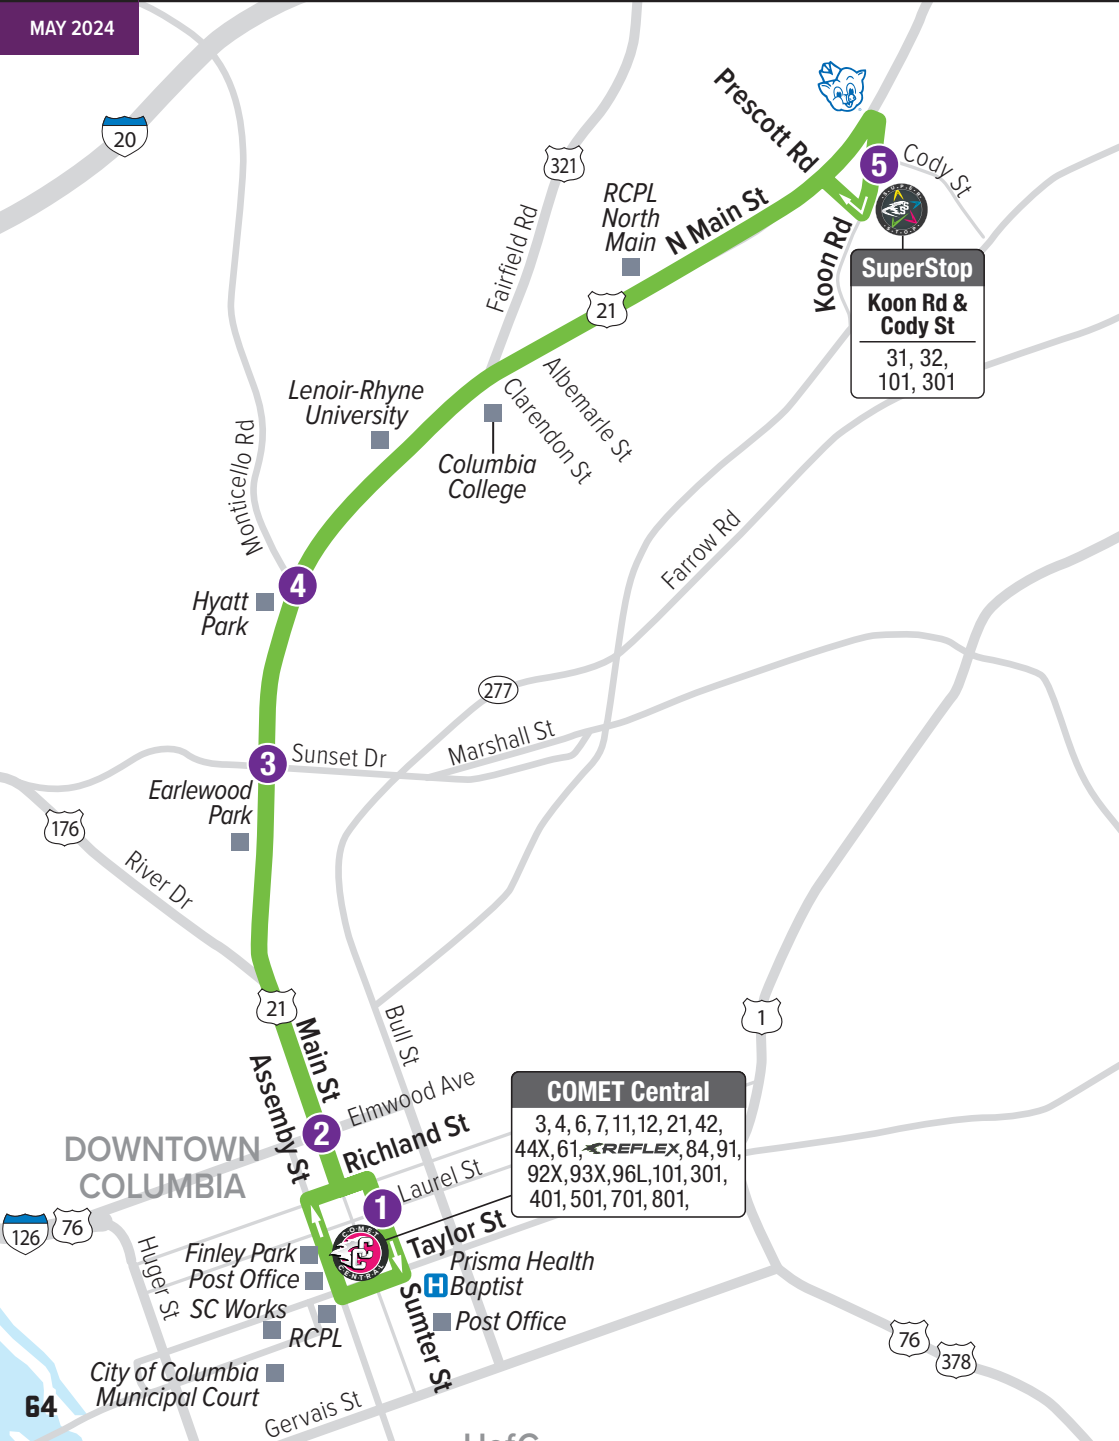

MAY 2024

COMET Central
3, 4, 6, 7, 11, 12, 21, 42,
44X, 61, REFLEX, 84, 91,
92X, 93X, 96L, 101, 301,
401, 501, 701, 801,

SuperStop
Koon Rd &
Cody St
31, 32,
101, 301

To Koon & Cody SuperStop

MONDAY - FRIDAY

Stop #	COMET Central & Sumter & Laurel SB	Main & Elmwood NB	Main & Sunset NB	Main & Monticello NB	Koon & Cody SB SuperStop
	1 1122	2 1205	3 1209	4 1220	5 826
AM	6:20	6:27	6:30	6:33	6:40
	6:50	6:57	7:00	7:03	7:10
	7:20	7:27	7:30	7:33	7:40
	7:50	7:57	8:00	8:03	8:10
	8:20	8:27	8:30	8:33	8:40
	8:50	8:57	9:00	9:03	9:10
	9:20	9:27	9:30	9:33	9:40
	9:50	9:57	10:00	10:03	10:11
	10:20	10:27	10:31	10:34	10:42
	10:50	10:57	11:01	11:04	11:12
PM	11:20	11:27	11:31	11:34	11:42
	11:50	11:57	12:01	12:04	12:12
	12:20	12:27	12:31	12:34	12:42
	12:50	12:57	1:01	1:04	1:12
	1:20	1:27	1:31	1:34	1:42
	1:50	1:57	2:01	2:04	2:12
	2:20	2:27	2:31	2:34	2:42
	2:50	2:57	3:01	3:04	3:12
	3:20	3:27	3:31	3:34	3:42
	3:50	3:57	4:01	4:04	4:12
PM	4:20	4:27	4:31	4:34	4:42
	4:50	4:57	5:01	5:04	5:12
	5:20	5:27	5:31	5:34	5:42
	5:50	5:57	6:01	6:04	6:12
	6:20	6:27	6:31	6:34	6:42
	7:20	7:27	7:31	7:34	7:42
	8:20	8:27	8:31	8:34	8:42
	9:20	9:27	9:31	9:34	9:42

SATURDAY & SUNDAY

Stop #	COMET Central & Sumter & Laurel SB	Main & Elmwood NB	Main & Sunset NB	Main & Monticello NB	Koon & Cody SB SuperStop
	1 1122	2 1205	3 1209	4 1220	5 826
AM	—	—	—	—	—
	6:20	6:27	6:30	6:33	6:40
	7:20	7:27	7:30	7:33	7:40
	8:20	8:27	8:30	8:33	8:40
	9:20	9:27	9:30	9:33	9:40
	9:50	9:57	10:00	10:03	10:11
	10:20	10:27	10:31	10:34	10:42
	10:50	10:57	11:01	11:04	11:12
	11:20	11:27	11:31	11:34	11:42
	11:50	11:57	12:01	12:04	12:12
PM	12:20	12:27	12:31	12:34	12:42
	12:50	12:57	1:01	1:04	1:12
	1:20	1:27	1:31	1:34	1:42
	1:50	1:57	2:01	2:04	2:12
	2:20	2:27	2:31	2:34	2:42
	2:50	2:57	3:01	3:04	3:12
	3:20	3:27	3:31	3:34	3:42
	3:50	3:57	4:01	4:04	4:12
	4:20	4:27	4:31	4:34	4:42
	4:50	4:57	5:01	5:04	5:12
PM	5:20	5:27	5:31	5:34	5:42
	6:20	6:27	6:31	6:34	6:42
	7:20	7:27	7:31	7:34	7:42
	8:20	8:27	8:31	8:34	8:42

To COMET Central

MONDAY - FRIDAY

Stop #	Koon & Cody SB SuperStop	Main & Monticello SB	Main & Sunset SB	COMET Central & Sumter & Laurel SB
	5 826	4 1065	3 515	1 1122
AM	5:45	5:52	5:55	6:03
	6:15	6:22	6:25	6:33
	6:45	6:52	6:55	7:03
	7:15	7:22	7:25	7:33
	7:45	7:52	7:55	8:03
	8:15	8:22	8:25	8:33
	8:45	8:52	8:55	9:03
	9:15	9:22	9:25	9:33
	9:45	9:52	9:55	10:03
	10:15	10:22	10:25	10:33
PM	10:45	10:52	10:55	11:03
	11:15	11:22	11:25	11:33
	11:45	11:52	11:55	12:03
	12:15	12:22	12:25	12:33
	12:45	12:52	12:55	1:03
	1:15	1:22	1:25	1:33
	1:45	1:52	1:55	2:03
	2:15	2:22	2:25	2:33
	2:45	2:52	2:55	3:03
	3:15	3:22	3:25	3:33
PM	3:45	3:52	3:55	4:03
	4:15	4:22	4:25	4:33
	4:45	4:52	4:55	5:03
	5:15	5:22	5:25	5:33
	5:45	5:52	5:55	6:03
	6:15	6:22	6:25	6:33
	6:45	6:52	6:55	7:03
	7:45	7:52	7:55	8:03
	8:45	8:52	8:55	9:03

SATURDAY & SUNDAY