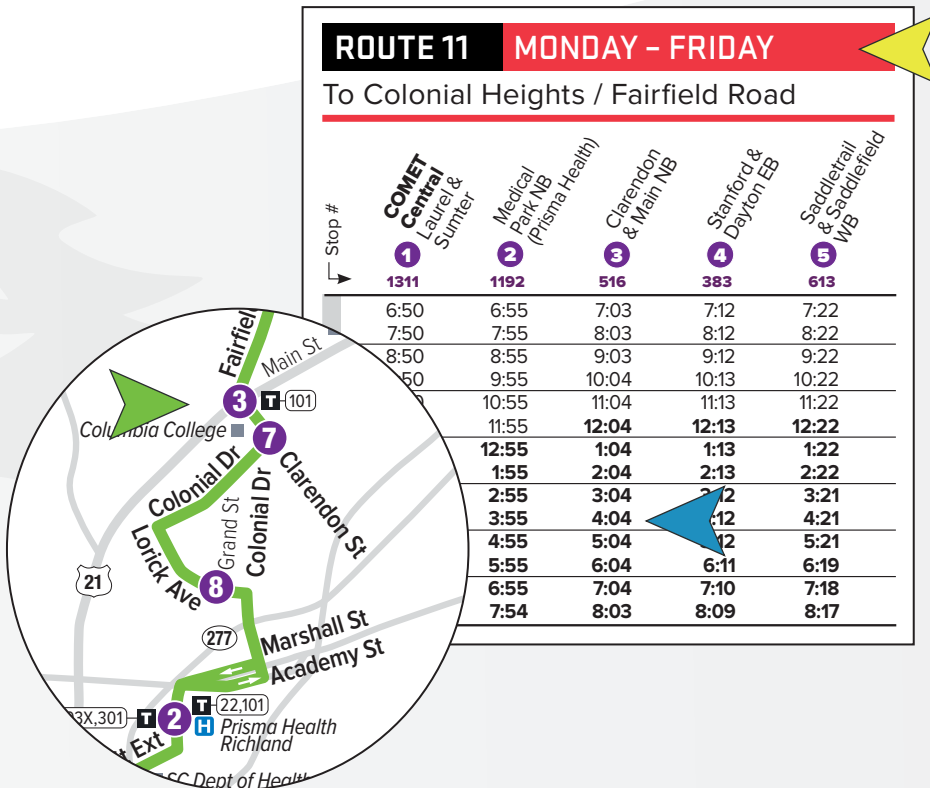

# HOW TO READ THE TIMETABLE

- 1 Find the schedule for the day of the week and the direction you wish to ride.
- 2 Find the timepoints closest to your origin and destination. The timepoints are shown on the route map and indicate the time the bus is scheduled to be at the particular location. Your nearest bus stop may be between timepoints.
- 3 Read down the column to see the times when a trip will be at the given timepoint. Read the times across to the right to see when the trip reaches other timepoints. If no time is shown, that trip does not serve that timepoint.

ROUTE 11		MONDAY - FRIDAY				
To Colonial Heights / Fairfield Road						
Stop #	1 COMET Central Laurel & Sumner	2 Medical Park NB (Prisma Health)	3 Clarendon & Main NB	4 Stanford & Dayton EB	5 Saddletail & Saddlefield WB	
	1311	1192	516	383	613	
	6:50	6:55	7:03	7:12	7:22	
	7:50	7:55	8:03	8:12	8:22	
	8:50	8:55	9:03	9:12	9:22	
	9:50	9:55	10:04	10:13	10:22	
	10:55	11:04	11:13	11:22		
	11:55	12:04	12:13	12:22		
	12:55	1:04	1:13	1:22		
	1:55	2:04	2:13	2:22		
	2:55	3:04	3:12	3:21		
	3:55	4:04	4:12	4:21		
	4:55	5:04	5:12	5:21		
	5:55	6:04	6:11	6:19		
	6:55	7:04	7:10	7:18		
	7:54	8:03	8:09	8:17		

Route 3 runs every 25-30 minutes from Main Street to Segra Park on Fireflies game days only, with service available 1 hour before and 1 hour after the game.

Skip the hassle of parking and the parking fees — the Soda Cap Connector can take you there! Plus, it's only \$1 to ride.