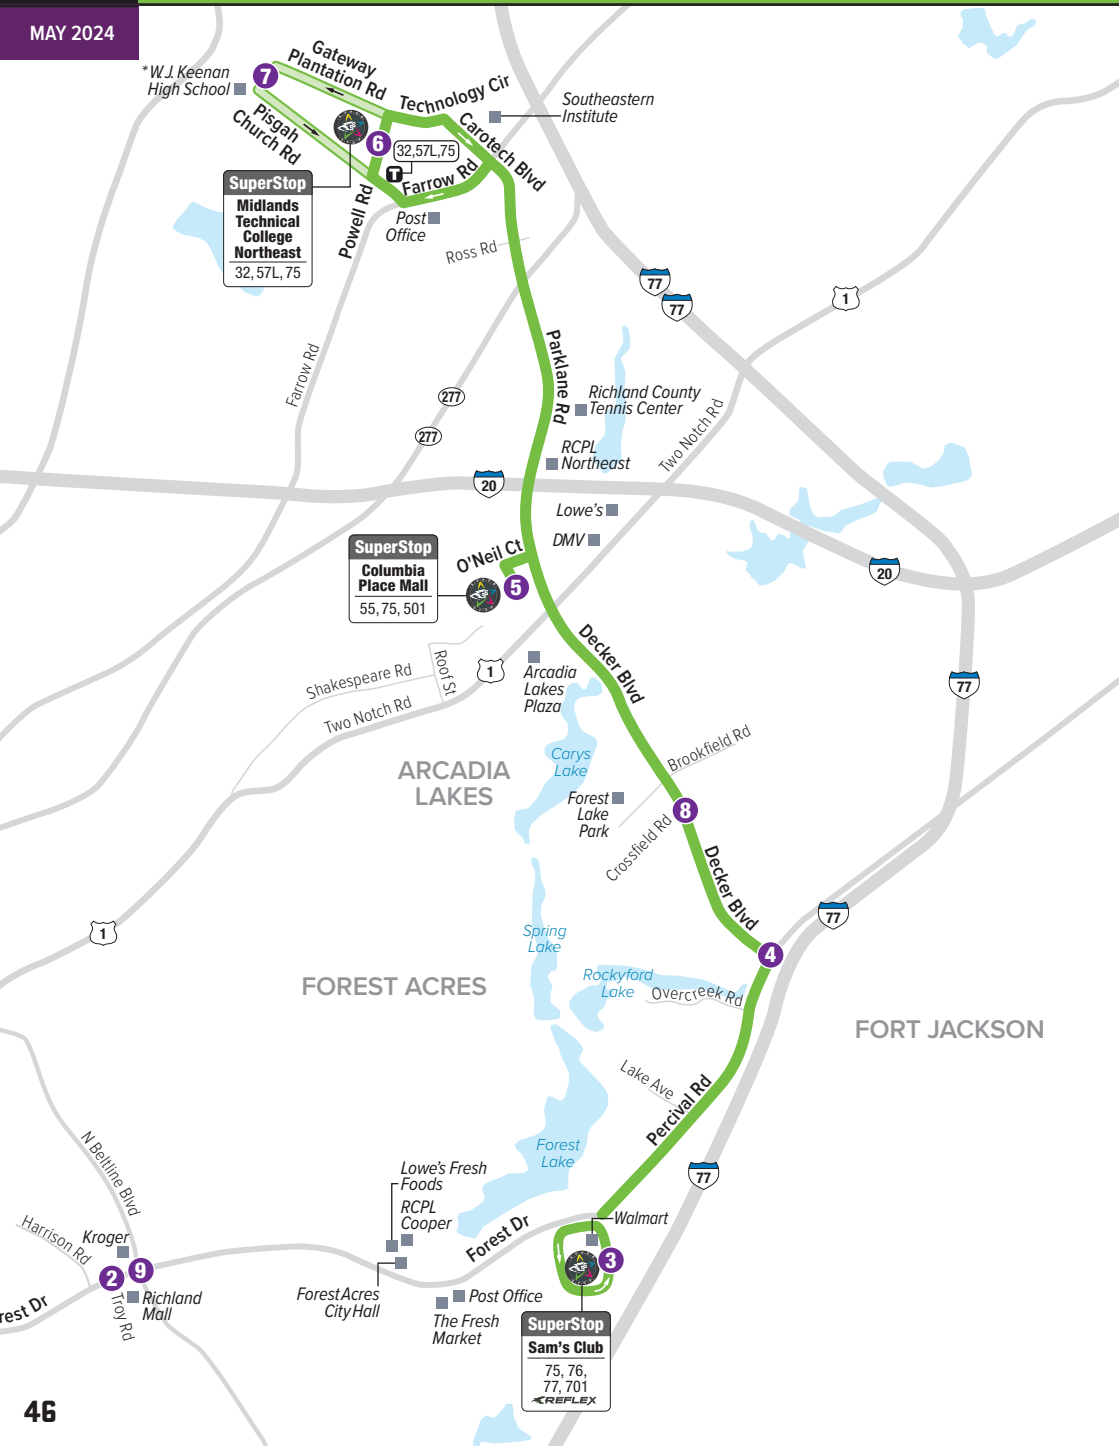

To Midlands Technical College SuperStop

MONDAY - FRIDAY							SATURDAY & SUNDAY						
Stop #	Forest Dr Sam's Club SuperStop (Departs)	Decker & Percival SB	Columbia Place Mall SuperStop	Midlands Tech NE SuperStop	Gateway Plantation & Pisgah Church*	Midlands Tech NE SuperStop	Stop #	Forest Dr Sam's Club SuperStop (Departs)	Decker & Percival SB	Columbia Place Mall SuperStop	Midlands Tech NE SuperStop	Gateway Plantation & Pisgah Church*	Midlands Tech NE SuperStop
3	1553	795	1328	3203	26	3203	3	1553	795	1328	3203	26	3203
AM	6:43 7:43	6:47 7:47	6:57 7:58	7:06 8:06	7:08 —	7:10 —	AM	6:50 7:50	6:55 7:55	7:03 8:03	7:13 8:13	7:15 —	7:17 —
	8:43 9:43	8:47 9:47	8:58 9:55	9:05 10:04	— —	— —		8:50 9:50	8:55 9:55	9:03 10:03	9:13 10:13	— —	— —
	10:43 11:43	10:47 11:47	10:55 11:57	11:04 12:07	— 12:09	— 12:11		10:50 11:50	10:55 11:55	11:03 12:03	11:13 12:13	— 12:15	— 12:17
PM	12:43 1:43	12:47 1:47	12:57 1:57	1:07 2:07	— —	— —	PM	12:50 1:50	12:56 1:56	1:07 2:07	1:17 2:17	— —	— —
	2:43 3:43	2:48 3:48	2:57 3:58	3:06 4:07	— 4:09	— 4:11		2:50 3:50	2:56 3:56	3:07 4:07	3:17 4:17	— 4:19	— 4:21
	4:43 5:43	4:48 5:48	4:58 5:58	5:07 6:07	— —	— —		4:50 5:50	4:56 5:56	5:07 6:07	5:17 6:17	— —	— —
	6:43 7:43	6:47 7:47	6:55 7:55	7:03 8:03	— —	— —		6:50 7:50	6:56 7:56	7:07 8:07	7:17 8:17	— —	— —
	8:43 —	8:47 —	8:55 —	9:03 —	— —	— —		8:50 —	8:56 —	9:07 —	9:17 —	— —	— —

To Forest Drive Sam's Club SuperStop

MONDAY - FRIDAY				SATURDAY & SUNDAY					
Stop #	Midlands Tech NE SuperStop	Columbia Place Mall SuperStop	Decker & Crossfield SB	Forest Dr Sam's Club SuperStop (Arrives)	Stop #	Midlands Tech NE SuperStop	Columbia Place Mall SuperStop	Decker & Crossfield SB	Forest Dr Sam's Club SuperStop (Arrives)
6	3203	1328	790	1553	6	3203	1328	790	1553
AM	7:25 8:25	7:27 8:27	7:33 8:33	7:41 8:41	AM	7:20 8:20	7:28 8:28	7:33 8:33	7:41 8:41
	9:23 10:23	9:25 10:25	9:31 10:31	9:41 10:41		9:20 10:20	9:28 10:28	9:33 10:33	9:41 10:41
	11:23 12:23	11:25 12:25	11:31 12:31	11:41 12:43		11:20 12:20	11:28 12:28	11:33 12:35	11:41 12:43
PM	1:23 2:22	1:26 2:26	1:33 2:33	1:43 2:43	PM	1:20 2:20	1:28 2:28	1:35 2:35	1:43 2:43
	3:22 4:23	3:26 4:26	3:33 4:33	3:43 4:44		3:20 4:21	3:28 4:29	3:35 4:36	3:43 4:44
	5:23 6:23	5:26 6:23	5:33 6:30	5:43 6:41		5:20 6:20	5:28 6:26	5:35 6:33	5:43 6:41
	7:23 8:23	7:23 8:23	7:30 8:30	7:41 8:41		7:20 8:20	7:26 8:26	7:33 8:33	7:41 8:41
	9:23 —	9:23 —	9:30 —	9:41 —		9:20 —	9:26 —	9:33 —	9:41 —

* Service to W.J. Keenan High School is available at limited times as defined on the schedule.