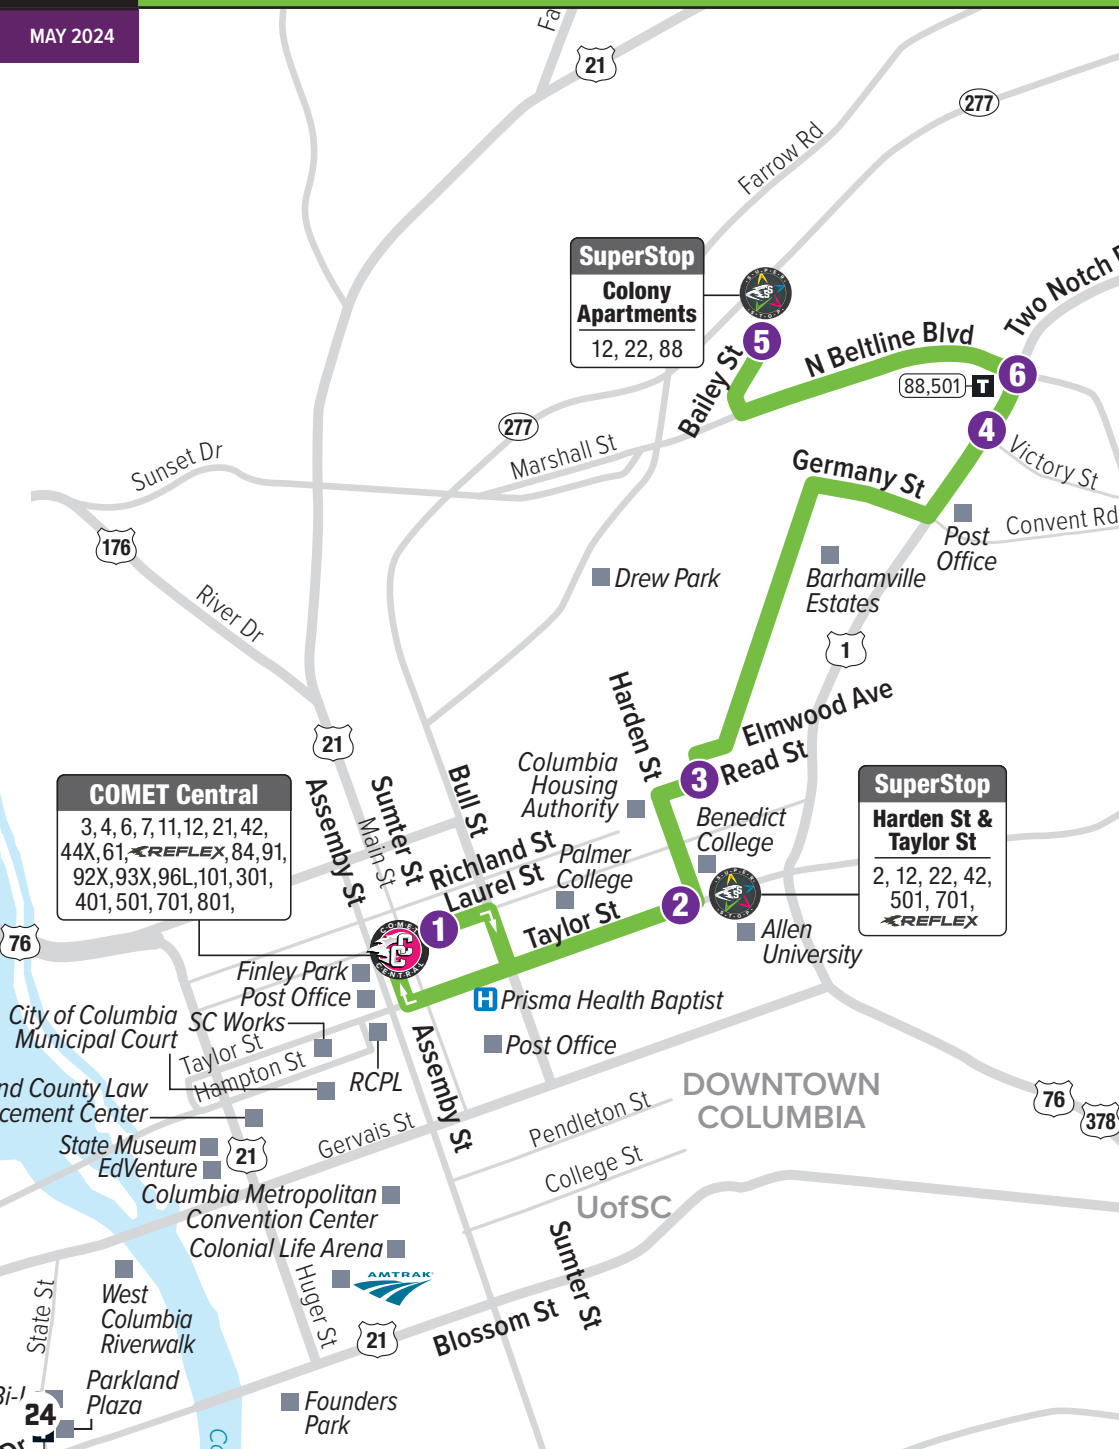

To Colony Apartments				
MONDAY - FRIDAY				SATURDAY & SUNDAY
Step #	COMET Central Laurel & Sumter EB	Harden & Taylor NB	Two Notch & Victory NB	Colony Apts. SuperStop
	1	2	4	5
	1311	1162	118	1082
AM	6:18	6:22	6:32	6:36
	7:20	7:24	7:34	7:38
	8:20	8:25	8:35	8:41
	9:20	9:25	9:35	9:41
	10:20	10:25	10:34	10:40
	11:20	11:25	11:34	11:40
PM	12:20	12:26	12:35	12:41
	1:20	1:26	1:35	1:41
	2:20	2:26	2:35	2:41
	3:20	3:26	3:35	3:41
	4:20	4:26	4:36	4:42
	5:20	5:26	5:36	5:42
	6:20	6:25	6:34	6:40
	7:20	7:24	7:33	7:38
	8:20	8:24	8:33	8:38
Step #	COMET Central Laurel & Sumter	Harden & Taylor NB	Two Notch & Victory NB	Colony Apts. SuperStop
	1	2	4	5
	1311	1162	118	1082
AM	6:18	6:21	6:30	6:35
	7:18	7:21	7:30	7:35
	8:18	8:21	8:30	8:35
	9:18	9:21	9:30	9:35
	10:18	10:21	10:30	10:35
	11:18	11:21	11:30	11:35
PM	12:18	12:23	12:32	12:37
	1:18	1:23	1:32	1:37
	2:18	2:23	2:32	2:37
	3:18	3:23	3:32	3:37
	4:18	4:23	4:32	4:37
	5:18	5:23	5:32	5:37
	6:18	6:23	6:32	6:37
	7:18	7:23	7:32	7:37
	8:18	8:23	8:32	8:37

To COMET Central				
MONDAY - FRIDAY				SATURDAY & SUNDAY
Step #	Colony Apts. SuperStop	Beltline & Two Notch EB	Read & Oak WB	COMET Central Laurel & Sumter EB
	5	6	3	1
	1082	1153	583	1311
AM	6:36	6:41	6:49	6:59
	7:38	7:43	7:51	8:01
	8:41	8:45	8:52	9:02
	9:41	9:45	9:52	10:02
	10:40	10:44	10:51	11:02
	11:40	11:44	11:51	12:02
PM	12:41	12:45	12:52	1:04
	1:41	1:45	1:52	2:04
	2:41	2:45	2:52	3:04
	3:41	3:45	3:52	4:04
	4:42	4:46	4:51	5:03
	5:42	5:46	5:51	6:03
	6:40	6:44	6:49	7:00
	7:38	7:42	7:47	7:58
	8:38	8:42	8:47	8:58
Step #	Colony Apts. SuperStop	Beltline & Two Notch EB	Read & Oak WB	COMET Central Laurel & Sumter EB
	5	6	3	1
	1082	1153	583	1311
AM	6:36	6:42	6:49	6:59
	7:36	7:42	7:49	7:59
	8:36	8:42	8:49	8:59
	9:36	9:42	9:49	9:59
	10:36	10:42	10:49	10:59
	11:36	11:42	11:49	11:59
PM	12:38	12:44	12:51	1:01
	1:38	1:44	1:51	2:01
	2:38	2:44	2:51	3:01
	3:38	3:44	3:51	4:01
	4:38	4:44	4:51	5:01
	5:38	5:44	5:51	6:01
	6:38	6:44	6:51	7:01
	7:38	7:44	7:51	8:01
	8:38	8:44	8:51	9:01