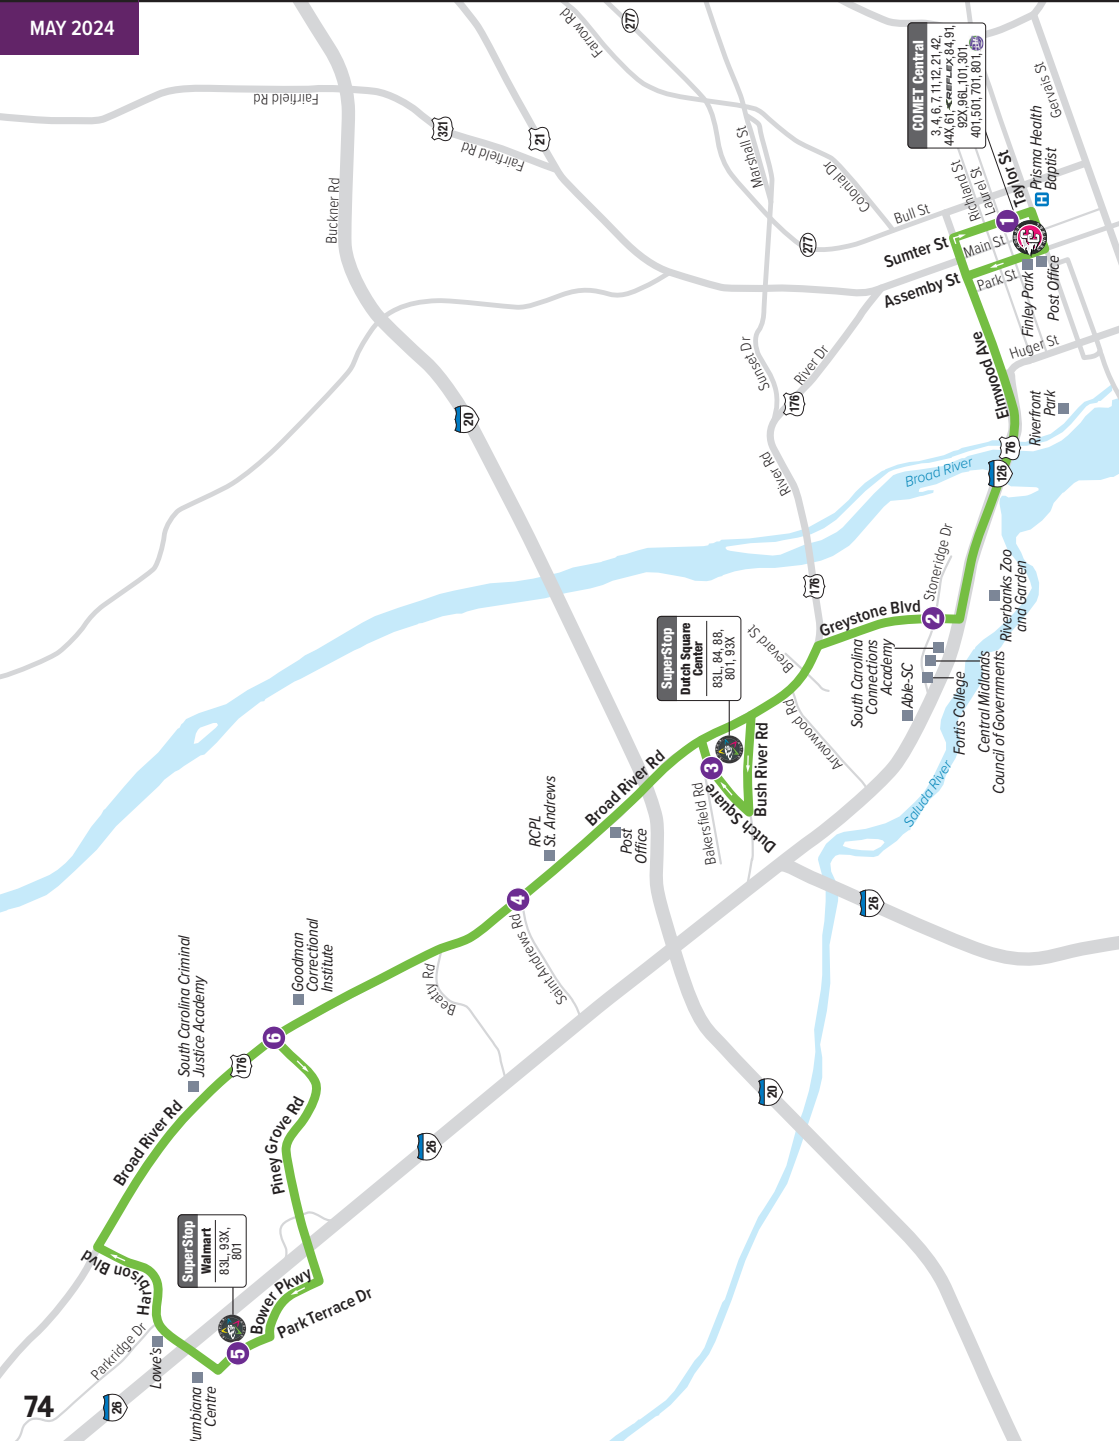

801 Broad River

Harbison Walmart SuperStop
COMET Central

MAY 2024

To Harbison Walmart SuperStop

MONDAY - FRIDAY					
Stop #	1	2	3	4	5
	COMET Central Sumter & Laurel SB	Greystone & Stonebridge NB	Broad River at Bakersfield SuperStop	Broad River & St. Andrews NB	Harbison Walmart SuperStop (Arrives)
AM	6:15	6:24	6:35	6:42	6:57
	6:45	6:54	6:05	7:13	7:28
	7:15	7:24	7:35	7:43	7:58
	7:45	7:54	7:05	8:13	8:28
	8:15	8:27	8:38	8:46	9:01
	9:15	9:27	9:38	9:46	10:01
	10:15	10:27	10:38	10:46	11:01
	11:15	11:27	11:38	11:46	12:04
	12:15	12:27	12:38	12:45	1:03
	1:15	1:27	1:38	1:45	2:03
PM	2:15	2:24	2:35	2:42	3:00
	2:45	2:54	3:05	3:12	3:30
	3:15	3:24	3:35	3:42	4:00
	3:45	3:54	4:05	4:12	4:30
	4:15	4:24	4:35	4:42	5:00
	4:45	4:54	5:05	5:12	5:30
	5:15	5:24	5:35	5:42	6:00
	5:45	5:54	6:05	6:11	6:29
	6:15	6:24	6:35	6:41	6:59
	6:45	6:54	7:05	7:11	7:29

SATURDAY					
Stop #	1	2	3	4	5
	COMET Central Sumter & Laurel SB	Greystone & Stonebridge NB	Broad River at Bakersfield SuperStop	Broad River & St. Andrews NB	Harbison Walmart SuperStop (Arrives)
AM	6:18	6:28	6:36	6:44	7:03
	7:18	7:28	7:36	7:44	8:03
	8:18	8:28	8:36	8:44	9:03
	9:18	9:28	9:36	9:44	10:03
	10:18	10:28	10:36	10:44	11:03
	11:18	11:28	11:36	11:44	12:03
	12:18	12:28	12:36	12:44	1:03
	1:18	1:28	1:36	1:44	2:03
	2:18	2:28	2:36	2:44	3:03
	3:18	3:28	3:36	3:44	4:03
PM	4:18	4:28	4:36	4:44	5:03
	5:18	5:28	5:36	5:44	6:03
	6:18	6:26	6:33	6:41	6:57
	7:18	7:26	7:33	7:41	7:57
	8:18	8:26	8:33	8:41	8:57

SUNDAY					
Stop #	1	2	3	4	5
	COMET Central Sumter & Laurel SB	Greystone & Stonebridge NB	Broad River at Bakersfield SuperStop	Broad River & St. Andrews NB	Harbison Walmart SuperStop (Arrives)
AM	6:18	6:26	6:33	6:41	6:59
	7:18	7:26	7:33	7:41	7:59
	8:18	8:26	8:33	8:41	8:59
	9:18	9:26	9:33	9:41	9:59
	10:18	10:26	10:33	10:41	10:59
	11:18	11:26	11:33	11:41	11:59
	12:18	12:26	12:33	12:41	12:59
	1:18	1:26	1:33	1:41	1:59
	2:18	2:26	2:33	2:41	2:59
	3:18	3:26	3:33	3:41	3:59
PM	4:18	4:26	4:33	4:41	4:59
	5:18	5:26	5:33	5:41	5:59
	6:18	6:26	6:33	6:41	6:57
	7:18	7:26	7:33	7:41	7:57
	8:18	8:26	8:33	8:41	8:57

To COMET Central

MONDAY - FRIDAY					
Stop #	5	6	4	3	1
	Harbison Walmart SuperStop (Departs)	Broad River & Piney Grove SB	Broad River & St. Andrews SB	Broad River at Bakersfield SuperStop	COMET Central Sumter & Laurel SB
AM	5:20	5:25	5:30	5:34	5:44
	5:50	5:55	6:00	6:04	6:14
	6:20	6:25	6:30	6:34	6:44
	6:50	6:55	7:00	7:06	7:20
	7:20	7:26	7:31	7:37	7:51
	7:50	7:56	8:01	8:07	8:21
	8:20	8:26	8:31	8:37	8:51
	8:50	8:56	9:01	9:07	9:23
	9:10	9:16	9:22	9:28	9:44
	10:10	10:16	10:22	10:28	10:44
PM	11:10	11:16	11:22	11:28	11:44
	12:10	12:16	12:22	12:29	12:45
	1:10	1:16	1:22	1:29	1:45
	2:10	2:17	2:23	2:30	2:46
	3:10	3:17	3:23	3:30	3:46
	3:40	3:47	3:53	4:00	4:16
	4:10	4:17	4:23	4:33	4:49
	4:40	4:47	4:53	5:03	5:19
	5:10	5:17	5:23	5:33	5:45
	5:40	5:45	5:50	5:55	6:07
PM	6:10	6:15	6:20	6:25	6:37
	6:40	6:45	6:50	6:55	7:07
	7:10	7:15	7:20	7:25	7:37
	8:10	8:15	8:20	8:25	8:37
	9:10	9:15	9:20	9:25	9:37