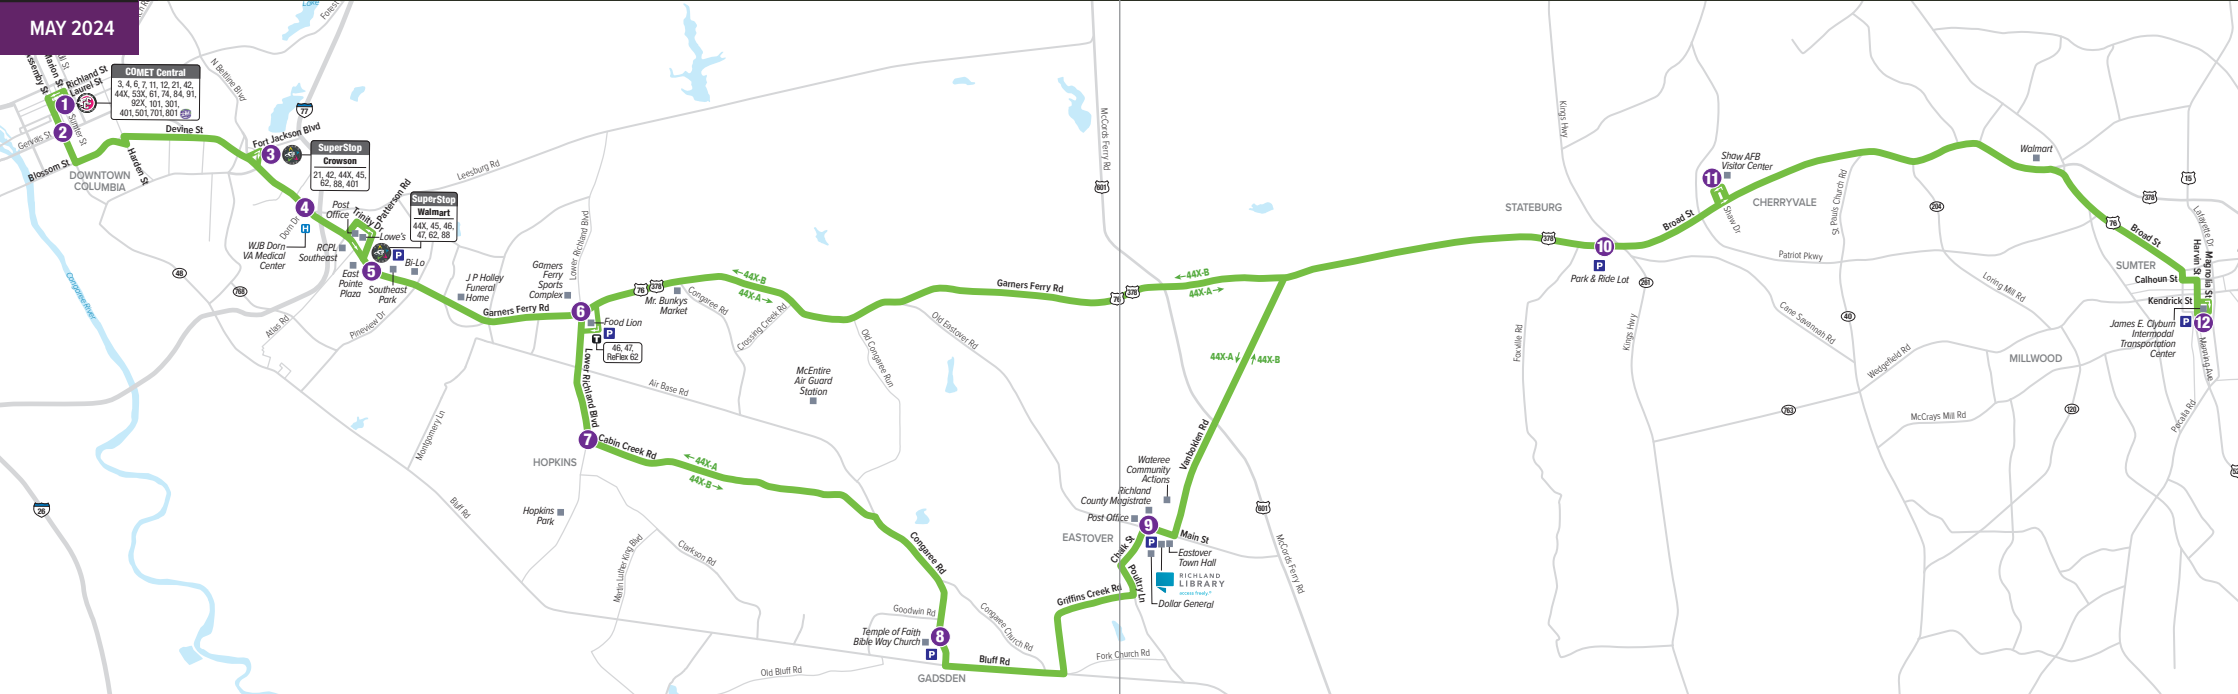

MAY 2024

To Sumter / James E. Clyburn Intermodal Transportation Center	
MONDAY - FRIDAY	
Stop #	TRIP
1	COMET Central Laurel & Sumter EB
2	Assembly & Gervais SB
3	Crowson Road SuperStop
4	Garners Ferry & Dorn Dr EB
5	Patterson & Garners Ferry SuperStop
6	Garners Ferry & Lower Richland EB
7	Cabin Creek & Horrell Hill EB
8	Congaree & Temple of Faith Bible Way Church SB
9	Richland Library Eastover Park & Ride Lot
10	SR 378 at SR 261 Park & Ride Lot
11	Shaw AFB Visitor Center
12	James E. Clyburn Intermodal Transportation Ctr
AM	
A	6:00 6:06 6:17 6:21 6:25 6:34 — — — 6:59 7:05 7:25
PM	
B	6:15 6:21 6:36 6:42 6:46 6:56 7:10 7:23 7:33 7:48 7:54 8:13

To COMET Central	
MONDAY - FRIDAY	
Stop #	TRIP
12	James E. Clyburn Intermodal Transportation Ctr
11	Shaw AFB Visitor Center
10	SR 378 at SR 261 Park & Ride Lot
9	Richland Library Eastover Park & Ride Lot
8	Congaree & Temple of Faith Bible Way Church SB
7	Cabin Creek & Horrell Hill EB
6	Garners Ferry & Lower Richland EB
5	Patterson & Garners Ferry SuperStop
4	Garners Ferry & Dorn Dr EB
3	Crowson Road SuperStop
1	COMET Central Laurel & Sumter EB
AM	
A	7:30 7:56 8:10 8:16 8:27 8:38 8:43 8:53 8:59 9:03 9:18
PM	
B	8:15 8:39 8:43 — — — 9:03 9:09 9:15 9:19 9:33