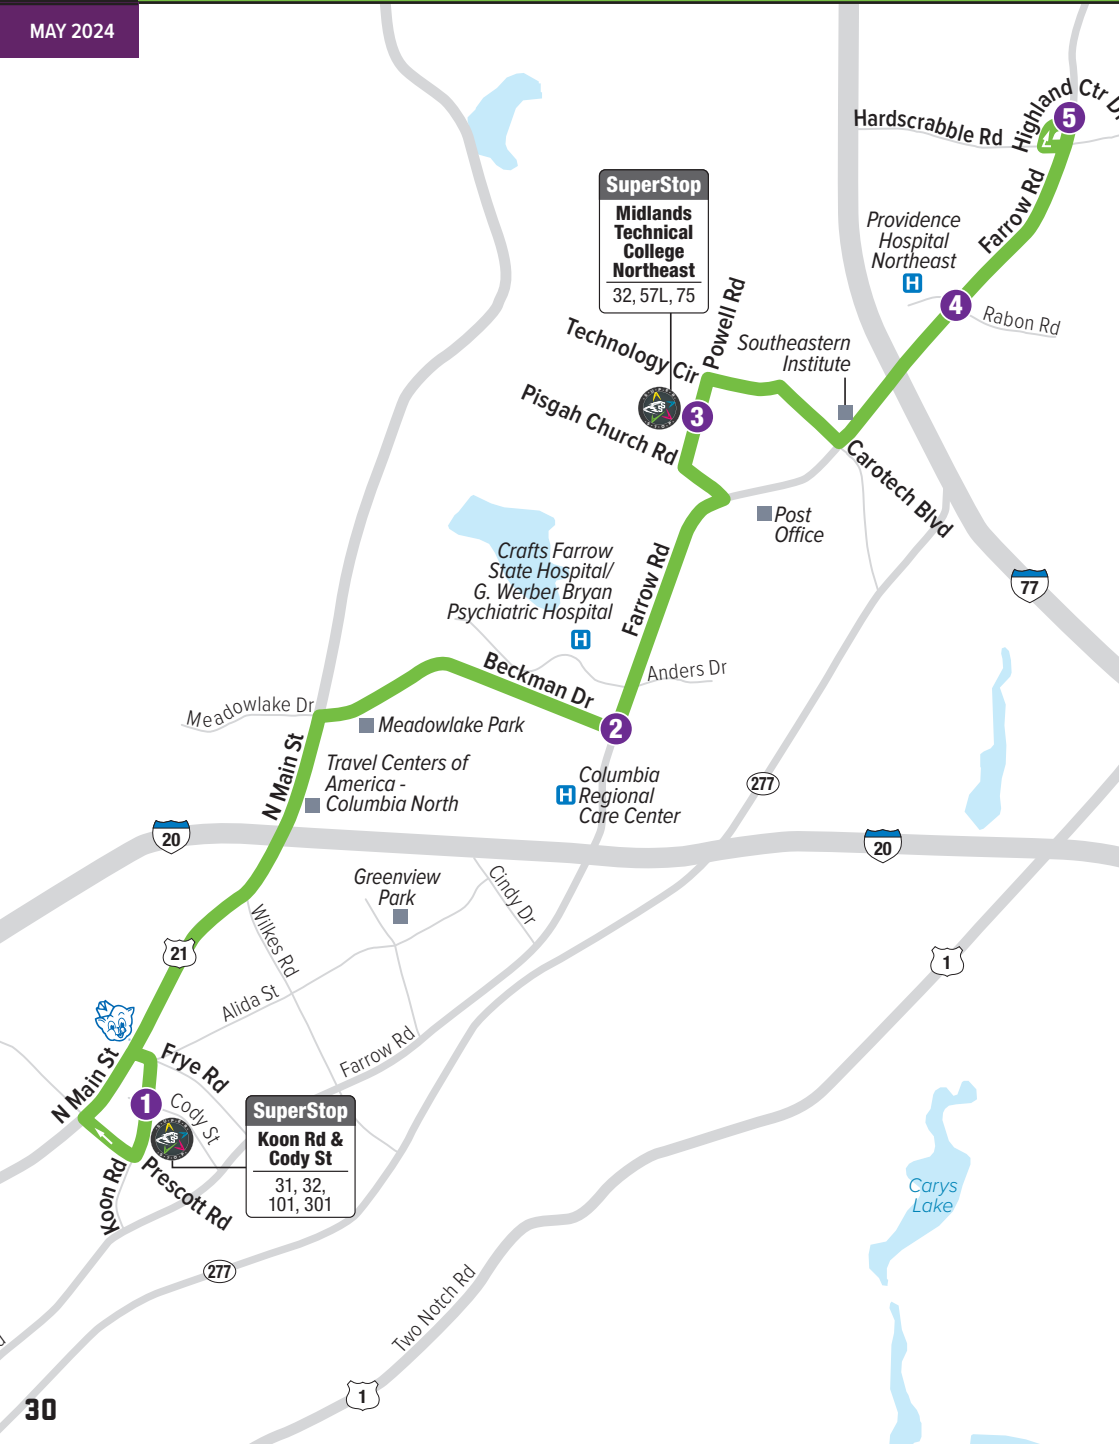

To Highland Center				
MONDAY - FRIDAY				
Step #	Koon & Cody SB SuperStop	Beckman & Farrow EB	Midlands Tech NE SuperStop	Highland Center Dr & Farrow EB
Step #	826	137	3203	985
AM	6:40	6:47	6:52	7:00
	7:40	7:47	7:52	8:00
	8:40	8:47	8:52	9:00
	9:40	9:47	9:52	10:00
PM	10:40	10:47	10:52	11:00
	11:40	11:47	11:52	12:00
	12:40	12:47	12:52	1:00
	1:40	1:47	1:52	2:00
AM	2:40	2:47	2:52	3:00
	3:40	3:47	3:52	4:00
	4:40	4:47	4:52	5:00
	5:40	5:47	5:52	6:00

SATURDAY & SUNDAY				
Step #	Koon & Cody SB SuperStop	Beckman & Farrow EB	Midlands Tech NE SuperStop	Highland Center Dr & Farrow EB
Step #	826	137	3203	985
AM	8:40	8:46	8:50	8:56
	9:40	9:46	9:50	9:56
	10:40	10:46	10:51	10:58
	11:40	11:46	11:51	11:58
PM	12:40	12:46	12:51	12:58
	1:40	1:46	1:51	1:58
	2:40	2:46	2:51	2:58
	3:40	3:46	3:51	3:58
AM	4:40	4:46	4:51	4:58
	5:40	5:46	5:51	5:58
	6:40	6:46	6:51	6:58
	7:40	7:46	7:51	7:58

To Koon & Cody SuperStop					
MONDAY - FRIDAY					
Step #	Highland Center Dr & Farrow EB	Farrow & Gateway Corp Blvd SB	Midlands Tech NE SuperStop	Beckman & Farrow WB	Koon & Cody SB SuperStop
Step #	985	963	3203	64	826
AM	7:00	7:03	7:07	7:11	7:18
	8:00	8:03	8:07	8:11	8:18
	9:00	9:03	9:07	9:11	9:18
	10:00	10:03	10:07	10:11	10:18
PM	11:00	11:03	11:07	11:11	11:18
	12:00	12:03	12:07	12:11	12:18
	1:00	1:03	1:07	1:11	1:18
	2:00	2:03	2:07	2:11	2:18
AM	3:00	3:03	3:07	3:11	3:18
	4:00	4:03	4:07	4:11	4:18
	5:00	5:03	5:07	5:11	5:18
	6:00	6:03	6:07	6:11	6:18

SATURDAY & SUNDAY					
Step #	Highland Center Dr & Farrow EB	Farrow & Gateway Corp Blvd SB	Midlands Tech NE SuperStop	Beckman & Farrow WB	Koon & Cody SB SuperStop
Step #	985	963	3203	64	826
AM	8:56	8:59	9:02	9:05	9:11
	9:56	9:59	10:02	10:06	10:13
	10:58	11:01	11:05	11:09	11:16
	11:58	12:01	12:05	12:09	12:16
PM	12:58	1:01	1:05	1:09	1:16
	1:58	2:01	2:05	2:09	2:16
	2:58	3:01	3:05	3:09	3:16
	3:58	4:01	4:05	4:09	4:16
AM	4:58	5:01	5:05	5:09	5:16
	5:58	6:01	6:05	6:09	6:16
	6:58	7:01	7:05	7:09	7:16
	7:58	8:01	8:05	8:09	8:16