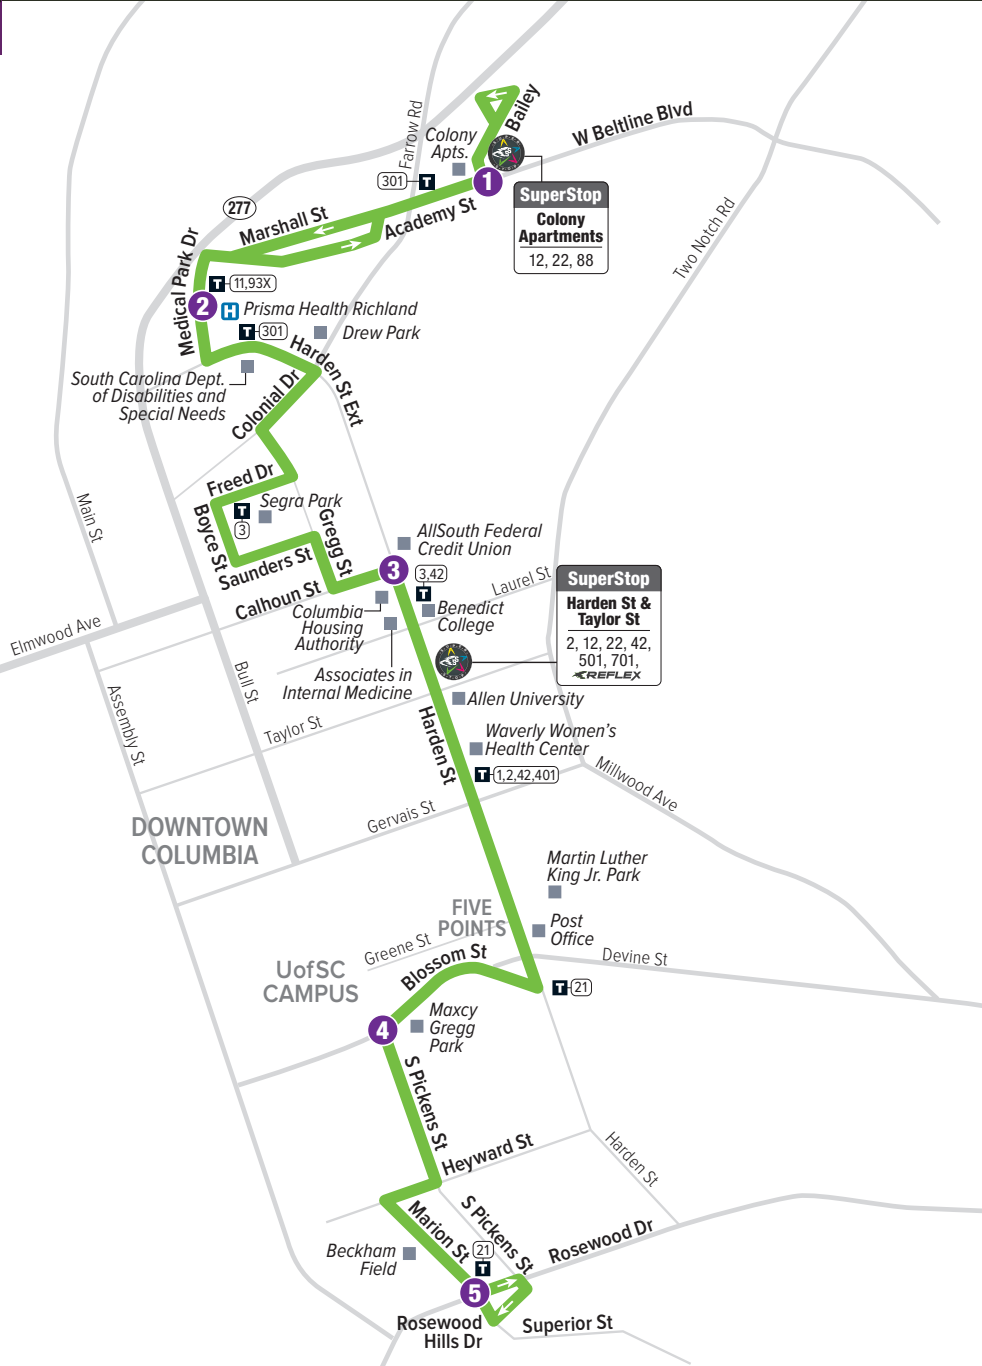

To Rosewood Hills Drive
MONDAY - FRIDAY

Step #	Colony Apts. SuperStop	Medical Park SB	Calhoun & Harden EB	Pickens & Blossom SB	Superior & Rosewood NB
	1082	1469	165	1415	92
AM	9:40 10:40	9:46 10:46	9:53 10:53	10:00 11:00	10:08 11:08
	11:40 12:40	11:46 12:46	11:53 12:53	12:00 1:00	12:08 1:08
PM	1:40 2:40	1:46 2:46	1:53 2:53	2:00 3:00	2:08 3:08

To Colony Apartments
MONDAY - FRIDAY

Step #	Superior & Rosewood NB	Blossom & Harden EB	Calhoun & Harden WB	Medical Park Mid NB	Colony Apts. SuperStop
	92	161	159	1192	1082
AM	10:08 11:08	10:14 11:14	10:22 11:22	10:29 11:29	10:34 11:34
	12:08	12:14	12:22	12:29	12:34
PM	1:08 2:08 3:08	1:14 2:14 3:14	1:22 2:22 3:22	1:29 2:29 3:29	1:34 2:34 3:34