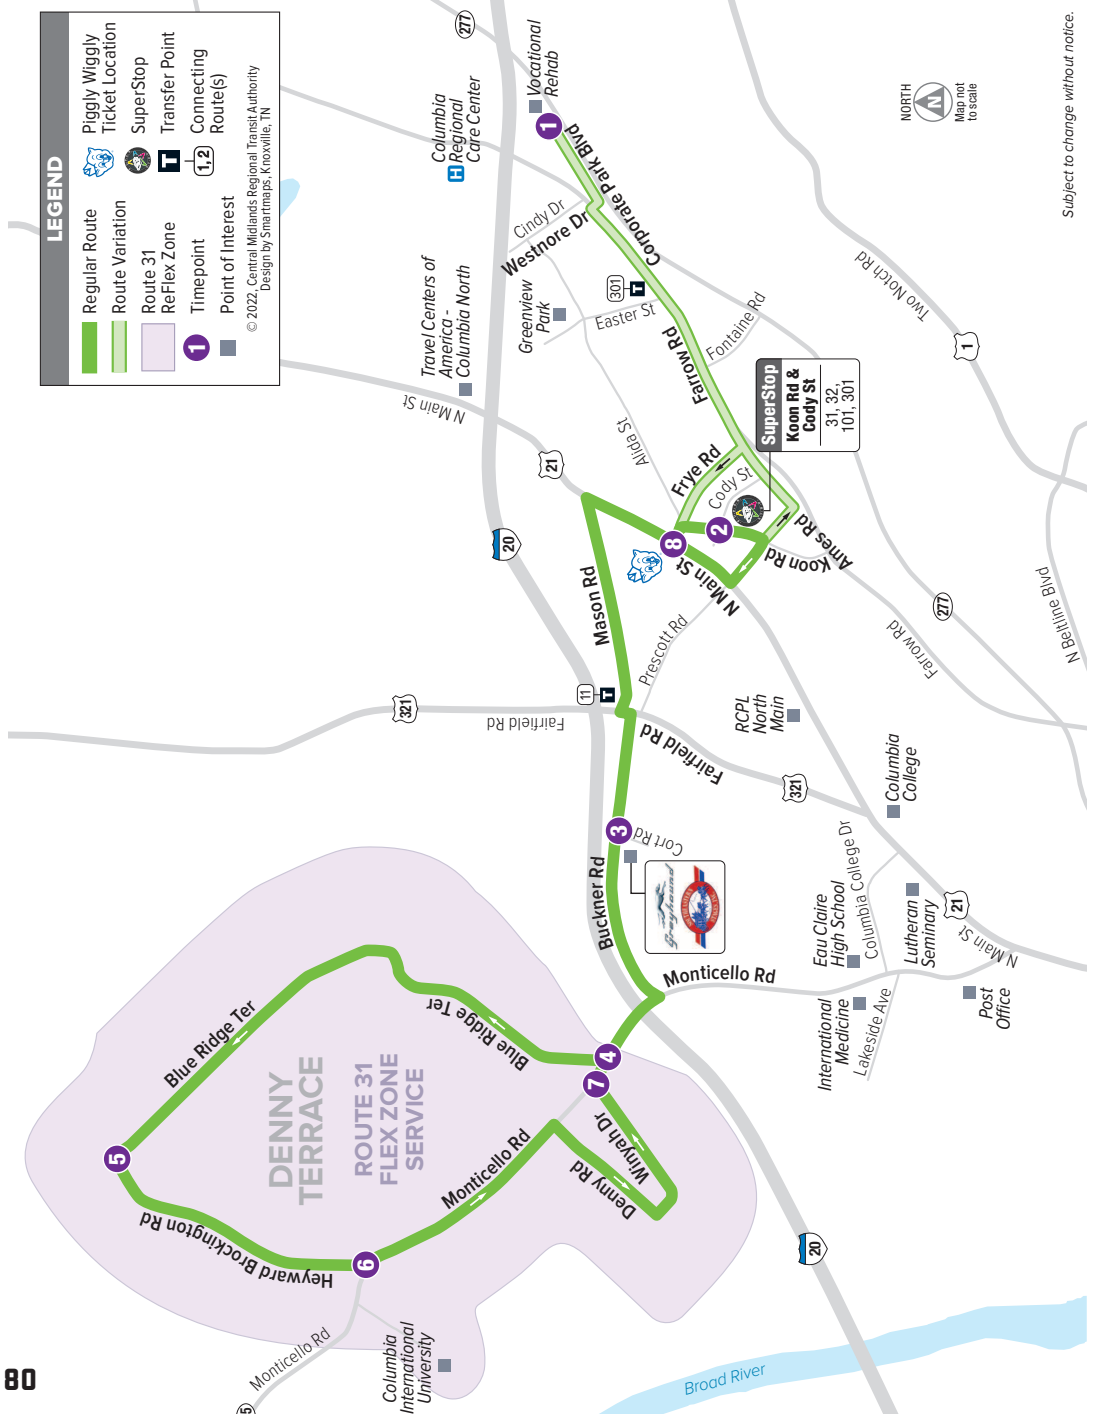

Denny Terrace ReFlex

Monticello Koon & Denny terrace

LEGEND

- Regular Route
- Route Variation
- Route 31 ReFlex Zone
- Timepoint
- Point of Interest
- Piggly Wiggly Ticket Location
- SuperStop
- Transfer Point
- Connecting Route(s)

© 2022, Central Midlands Regional Transit Authority
Design by SmartMaps, Knoxville, TN

Subject to change without notice.

To Monticello / Koon & Cody

MONDAY - FRIDAY

Step #	1	2	2	3	4	5	6	7	3	8	2	2	1
Location	Corporate Voc Rehab SB	Koon & Cody SB SuperStop (The 101 arrives)	Koon & Cody SB SuperStop (Route 31 departs)	Buckner & Cort WB	Monticello & Blue Ridge Terrace NB	Blue Ridge Ter. & Heyward Brockington NB	Heyward Brockington & Monticello SB	Monticello & Winyah EB	Buckner & Cort EB	Main & Frye SB	Koon & Cody SB SuperStop (Route 31 arrives)	Koon & Cody SB SuperStop (The 101 departs)	Corporate Voc Rehab SB
AM	7:37	6:35	6:40	6:48	6:54	7:04	7:12	7:21	7:26	7:31	7:32	7:45	7:37
PM	1:37	12:37	1:37	2:37	3:32	3:37	3:40	3:48	3:54	4:09	4:17	4:26	4:31
Call 1 hour in advance for a ride to (803) 255-7123													
8:40 8:35 8:35 8:48 8:56 9:02 9:12 9:20 9:29 9:34 9:39 9:40 9:45 10:45 11:45 12:45 1:45 2:45 3:45 4:45 5:45 6:45 7:45 8:40													

To Monticello / Koon & Cody

SATURDAY & SUNDAY

Step #	1	2	2	3	4	5	6	7	3	8	2	2	1
Location	Corporate Voc Rehab SB	Koon & Cody SB SuperStop (The 101 arrives)	Koon & Cody SB SuperStop (Route 31 departs)	Buckner & Cort WB	Monticello & Blue Ridge Terrace NB	Blue Ridge Ter. & Heyward Brockington NB	Heyward Brockington & Monticello SB	Monticello & Winyah EB	Buckner & Cort EB	Main & Frye SB	Koon & Cody SB SuperStop (Route 31 arrives)	Koon & Cody SB SuperStop (The 101 departs)	Corporate Voc Rehab SB
AM	7:35	6:35	6:40	6:48	6:54	7:09	7:17	7:26	7:31	7:36	7:37	7:45	7:37
PM	1:37	12:37	1:37	2:37	3:32	3:37	3:40	3:48	3:54	4:09	4:17	4:26	4:31
Call 1 hour in advance for a ride to (803) 255-7123													
8:40 8:35 8:35 8:48 8:56 9:02 9:09 9:17 9:26 9:31 9:36 9:37 9:45 10:45 11:45 12:45 1:45 2:45 3:45 4:45 5:45 6:45 7:45 8:40