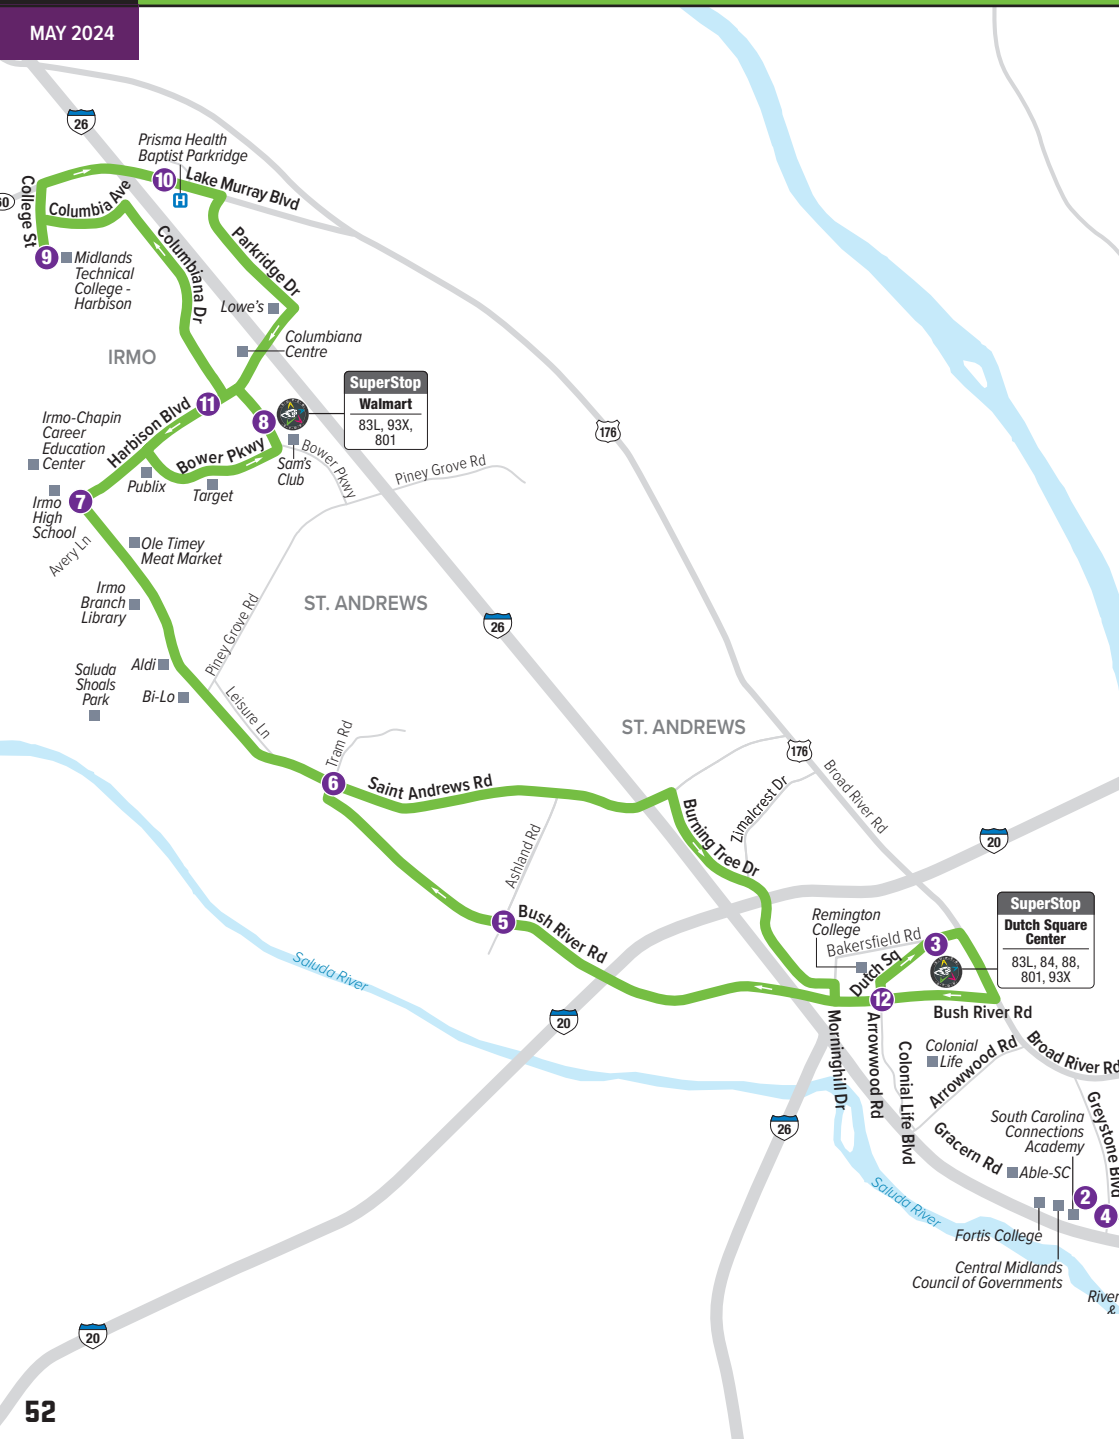

To Midlands Technical College-Harbison						
MONDAY - FRIDAY						
Step #	3	5	6	7	8	9
	Broad River at Bakersfield SB SuperStop	Bush River & Ashland WB	St. Andrews & Tram WB	St. Andrews & Harbison WB	Harbison Walmart SuperStop	Midlands Tech College-Harbison
	103	12	333	1679	1728	262
AM	8:42	8:49	8:53	9:00	8:06	8:15
	9:42	9:49	9:53	10:00	10:06	10:15
	10:42	10:49	10:53	11:00	11:06	11:15
	11:42	11:49	11:53	12:00	12:09	12:19
PM	1:42	1:50	1:54	2:01	2:10	2:20
	2:42	2:50	2:54	3:01	3:10	3:20
	3:42	3:50	3:54	4:01	4:10	4:20
	4:42	4:50	4:54	5:01	5:10	5:20
PM	5:42	5:50	5:54	6:01	6:07	6:16
	6:42	6:49	6:53	7:00	7:06	7:15
	7:42	7:49	7:53	8:00	8:06	8:15
	8:42	8:49	8:53	8:59	9:06	9:18

To Dutch Square Center SuperStop						
MONDAY - FRIDAY						
Step #	9	10	11	6	12	3
	Midlands Tech College-Harbison	Prisma Health Baptist Parkridge	Harbison 283 WB	St. Andrews & Tram WB	Bush River & Arrowwood EB	Broad River at Bakersfield SB SuperStop
	262	1670	1724	1685	1701	103
AM	8:16	8:19	8:23	8:32	8:43	8:49
	9:16	9:19	9:23	9:32	9:43	9:49
	10:16	10:19	10:23	10:32	10:43	10:49
	11:16	11:19	11:23	11:32	11:43	11:49
PM	12:22	12:25	12:29	12:37	12:47	12:52
	1:22	1:25	1:29	1:37	1:47	1:52
	2:22	2:25	2:29	2:37	2:47	2:52
	3:22	3:25	3:29	3:37	3:47	3:52
PM	4:22	4:25	4:29	4:37	4:47	4:52
	5:22	5:25	5:29	5:37	5:47	5:52
	6:20	6:23	6:27	6:35	6:45	6:50
	7:20	7:23	7:27	7:35	7:45	7:50
PM	8:20	8:23	8:27	8:35	8:45	8:50*
	8:20	8:23	8:27	8:35	8:45	8:50*

*Bus returns to The COMET garage.