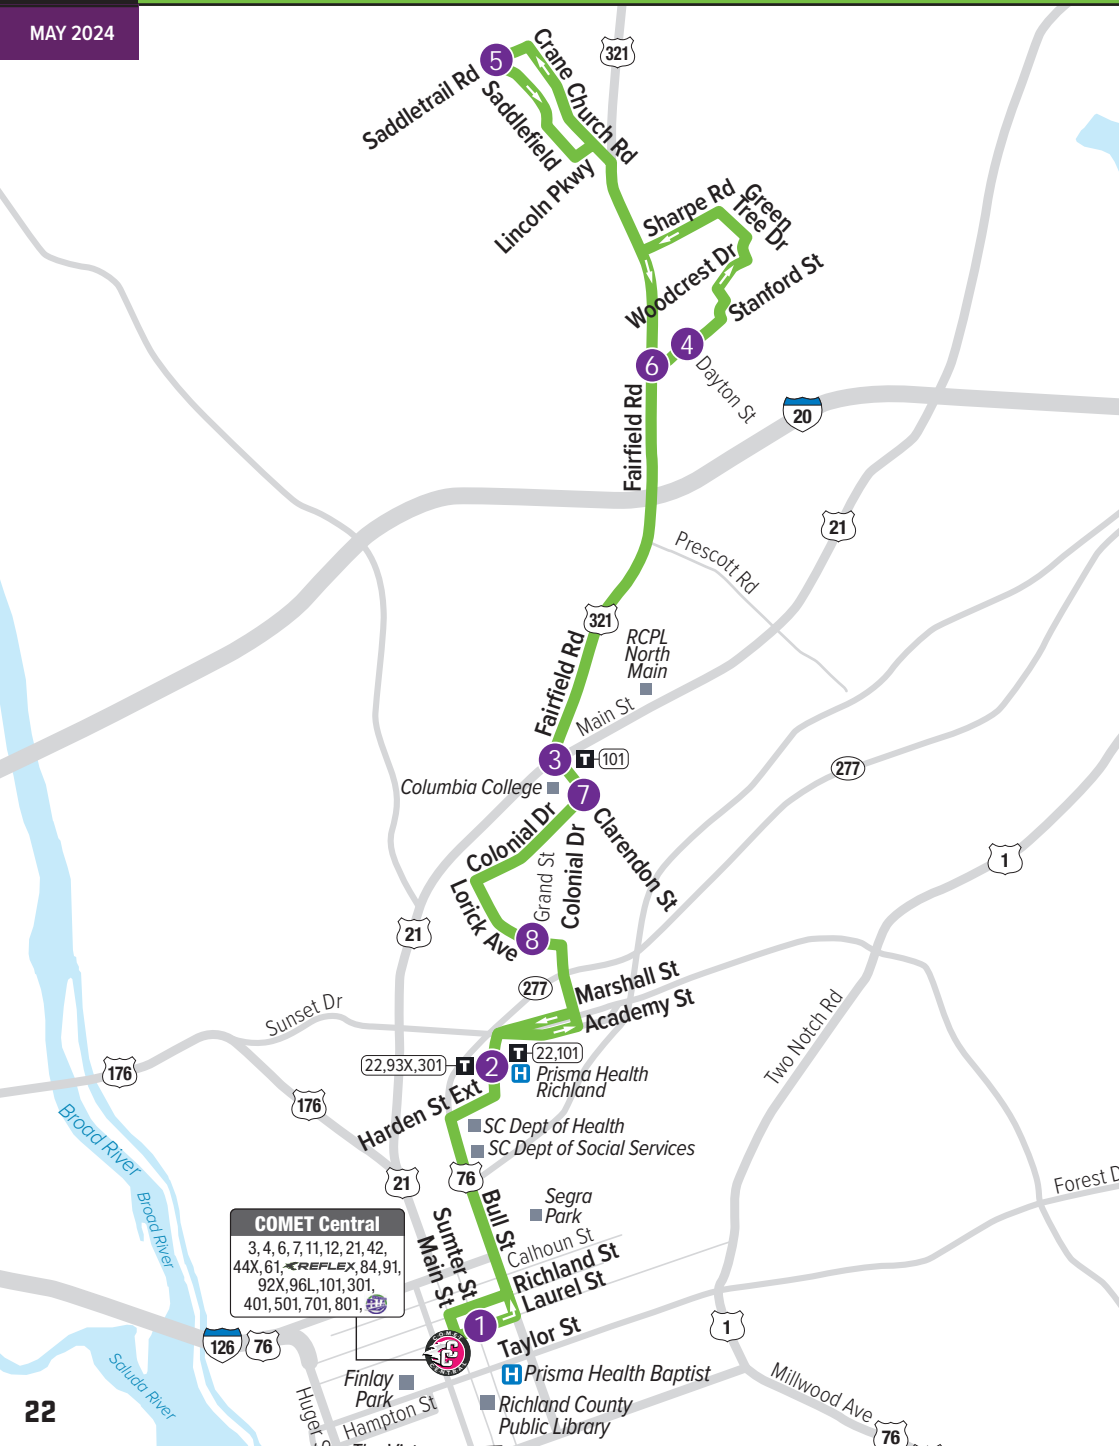

COMET Central
3, 4, 6, 7, 11, 12, 21, 42, 44X, 61, REFLEX, 84, 91, 92X, 96L, 101, 301, 401, 501, 701, 801, 901

To Colonial Heights / Fairfield Road					
MONDAY - FRIDAY					SATURDAY & SUNDAY
Stop #	1 COMET Central Laurel & Sumter	2 Medical Park NB (Prisma Health)	3 Clarendon & Main NB	4 Stanford & Dayton EB	5 Saddletrail & Saddlefield WB
	1311	1192	516	383	613
AM	6:50	6:55	7:03	7:12	7:22
	7:50	7:55	8:03	8:12	8:22
	8:50	8:55	9:03	9:12	9:22
	9:50	9:55	10:04	10:13	10:22
PM	10:50	10:55	11:04	11:13	11:22
	11:50	11:55	12:04	12:13	12:22
	12:50	12:55	1:04	1:13	1:22
	1:50	1:55	2:04	2:13	2:22
AM	2:50	2:55	3:04	3:12	3:21
	3:50	3:55	4:04	4:12	4:21
	4:50	4:55	5:04	5:12	5:21
	5:50	5:55	6:04	6:11	6:19
PM	6:50	6:55	7:04	7:10	7:18
	7:50	7:54	8:03	8:09	8:17
	6:45	6:50	7:00	7:08	7:19
	7:45	7:50	8:00	8:08	8:19
AM	8:45	8:50	9:00	9:08	9:19
	9:45	9:50	10:00	10:08	10:19
	10:45	10:50	11:00	11:08	11:19
	11:45	11:50	12:00	12:08	12:19
PM	12:45	12:50	1:00	1:08	1:19
	1:45	1:50	2:00	2:08	2:19
	2:45	2:50	3:00	3:08	3:19
	3:45	3:50	4:00	4:07	4:16
AM	4:45	4:49	4:59	5:06	5:15
	5:45	5:49	5:59	6:06	6:15
	6:45	6:49	6:59	7:06	7:15
	7:45	7:49	7:59	8:06	8:15

To COMET Central															
MONDAY - FRIDAY							SATURDAY & SUNDAY								
Stop #	5 Saddletrail & Saddlefield WB	6 Fairfield & Stanford SB	7 Clarendon & Colonial EB	8 Lorick & Grand EB	2 Medical Park SB (Prisma Health)	1 COMET Central Sumter & Laurel	Continues as Route #	Stop #	6 Saddletrail & Saddlefield WB	8 Fairfield & Stanford SB	9 Clarendon & Colonial EB	10 Lorick & Grand EB	2 Medical Park SB (Prisma Health)	1 COMET Central Sumter & Laurel	Continues as Route #
	613	619	542	007	1469	1122			613	619	542	007	1469	1122	
AM	7:22	7:26	7:32	7:38	7:45	7:54	61	7:19	7:24	7:31	7:36	7:43	7:52	61	
	8:22	8:26	8:32	8:38	8:45	8:54	61	8:19	8:24	8:31	8:36	8:43	8:52	61	
	9:22	9:26	9:34	9:39	9:45	9:54	61	9:19	9:24	9:31	9:36	9:43	9:52	61	
	10:22	10:26	10:34	10:39	10:45	10:54	61	10:19	10:24	10:31	10:36	10:43	10:52	61	
PM	11:22	11:26	11:34	11:39	11:45	11:54	61	11:19	11:24	11:31	11:36	11:43	11:52	61	
	12:22	12:26	12:34	12:39	12:45	12:54	61	12:19	12:24	12:31	12:36	12:43	12:52	61	
	1:22	1:26	1:34	1:39	1:45	1:54	61	1:19	1:24	1:31	1:36	1:43	1:52	61	
	2:22	2:26	2:34	2:39	2:45	2:54	61	2:19	2:24	2:31	2:36	2:43	2:52	61	
AM	3:21	3:25	3:33	3:38	3:44	3:53	61	3:19	3:24	3:31	3:36	3:43	3:52	61	
	4:21	4:25	4:33	4:38	4:44	4:53	61	4:16	4:21	4:28	4:33	4:40	4:49	61	
	5:21	5:25	5:33	5:38	5:44	5:53	61	5:15	5:20	5:27	5:32	5:39	5:48	61	
	6:19	6:22	6:29	6:33	6:38	6:47	61	6:15	6:20	6:27	6:31	6:36	6:45	61	
PM	7:18	7:21	7:28	7:32	7:37	7:46	G*	7:15	7:20	7:27	7:31	7:36	7:45	G*	
	8:17	8:20	8:27	8:31	8:36	8:45	G*	8:15	8:20	8:27	8:31	8:36	8:45	G*