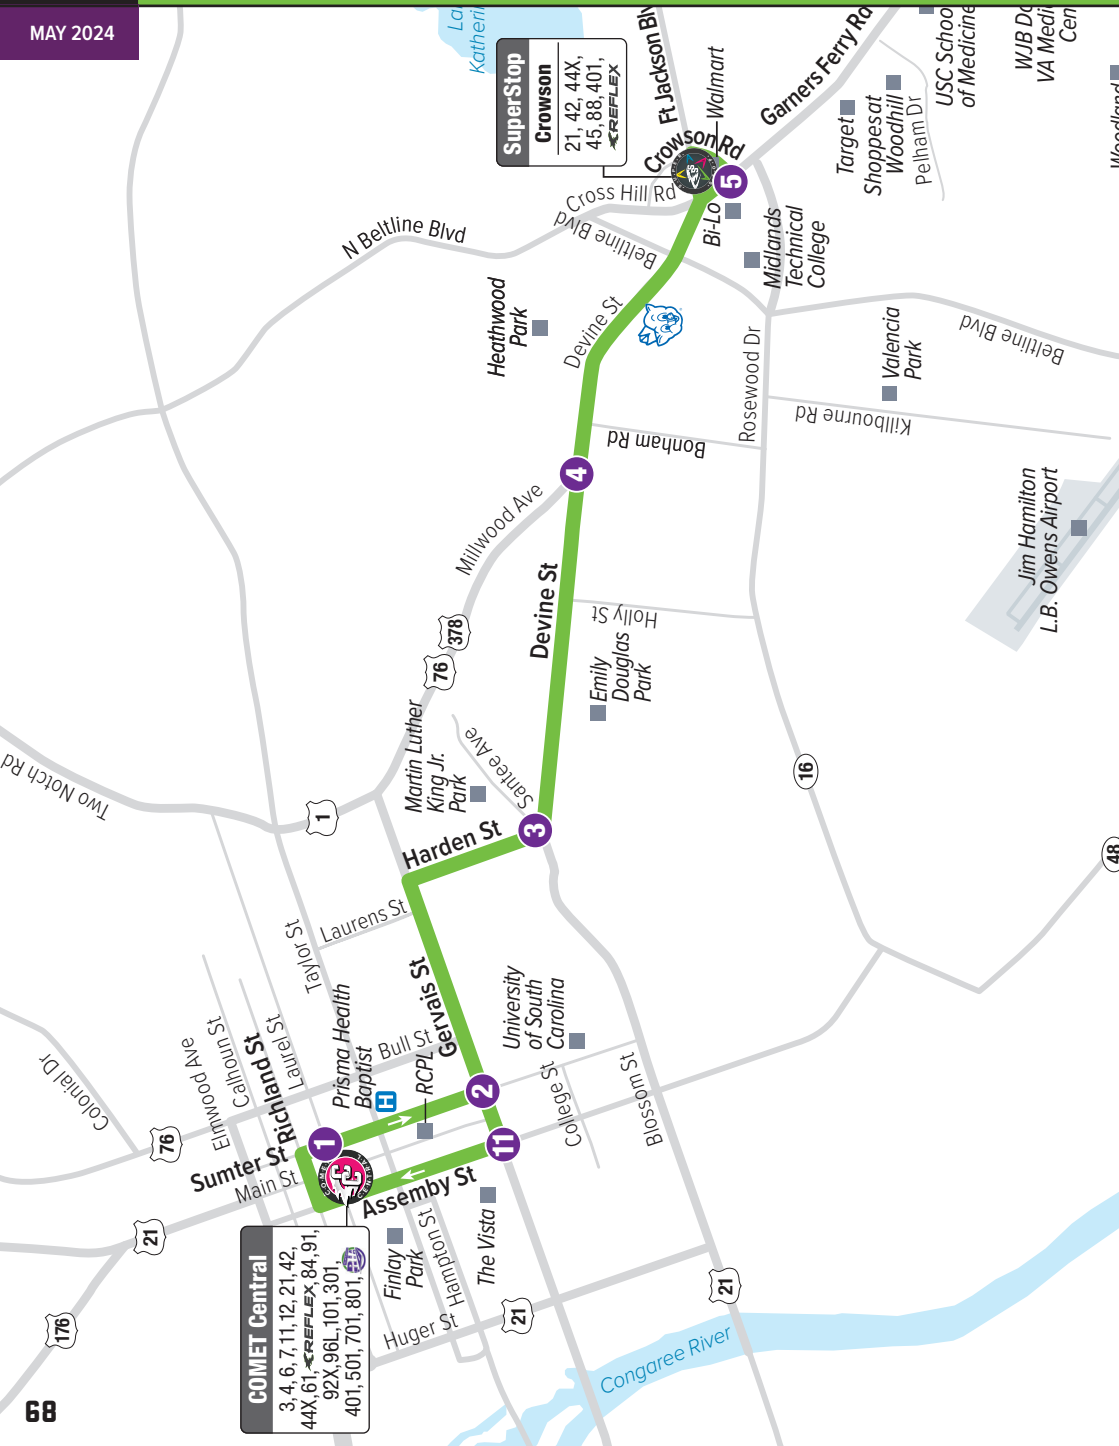

COMET Central
3, 4, 6, 7, 11, 12, 21, 42,
44X, 61, REFLEX, 84, 91,
92X, 96L, 101, 301,
401, 501, 701, 801, 801

**SuperStop
Crowson**
21, 42, 44X,
45, 88, 401,
REFLEX

To Crowson SuperStop MONDAY - FRIDAY

Stop #	1 COMET Central Sumter & Laurel	2 Gervais & Sumter EB	3 Devine & Harden EB	4 Devine & Millwood EB	5 Crowson Road SuperStop (Arrives)
6:20	6:25	6:31	6:35	6:43	
6:50	6:55	7:01	7:05	7:13	
7:20	7:25	7:31	7:35	7:43	
7:50	7:55	8:01	8:05	8:13	
8:20	8:25	8:31	8:35	8:43	
8:50	8:55	9:01	9:05	9:13	
9:20	9:25	9:31	9:35	9:43	
9:50	9:55	10:01	10:05	10:13	
10:20	10:25	10:31	10:35	10:43	
10:50	10:55	11:01	11:05	11:13	
11:20	11:25	11:31	11:35	11:43	
11:50	11:55	12:01	12:05	12:13	
12:20	12:25	12:31	12:35	12:43	
12:50	12:55	1:01	1:05	1:13	
1:20	1:25	1:31	1:35	1:43	
1:50	1:55	2:01	2:05	2:13	
2:20	2:25	2:31	2:35	2:43	
2:50	2:55	3:01	3:05	3:13	
3:20	3:25	3:31	3:35	3:43	
3:50	3:55	4:01	4:05	4:13	
4:20	4:25	4:31	4:35	4:43	
4:50	4:55	5:01	5:05	5:13	
5:20	5:25	5:31	5:35	5:43	
5:50	5:55	6:01	6:05	6:13	
6:20	6:25	6:31	6:35	6:43	
7:20	7:25	7:31	7:35	7:43	
8:20	8:25	8:31	8:35	8:43	

SATURDAY & SUNDAY

Stop #	1 COMET Central Sumter & Laurel	2 Gervais & Sumter EB	3 Devine & Harden EB	4 Devine & Millwood EB	5 Crowson Road SuperStop (Arrives)
6:20	6:24	6:30	6:34	6:41	
7:20	7:24	7:30	7:34	7:41	
8:20	8:24	8:30	8:34	8:41	
9:20	9:24	9:30	9:34	9:41	
10:20	10:24	10:30	10:34	10:41	
11:20	11:24	11:30	11:34	11:41	
12:20	12:24	12:30	12:34	12:41	
1:20	1:24	1:30	1:34	1:41	
2:20	2:24	2:30	2:34	2:41	
3:20	3:24	3:30	3:34	3:41	
4:20	4:24	4:30	4:34	4:41	
5:20	5:24	5:30	5:34	5:41	
6:20	6:24	6:30	6:34	6:41	
7:20	7:24	7:30	7:34	7:41	
8:20	8:24	8:30	8:34	8:41	

To COMET Central MONDAY - FRIDAY

Stop #	5 Crowson Road SuperStop (Departs)	3 Devine & Santee WB	11 Assembly & Gervais NB	1 COMET Central Sumter & Laurel
6:07	6:16	6:23	6:29	
6:37	6:46	6:53	6:59	
7:07	7:16	7:23	7:29	
7:37	7:46	7:53	7:59	
8:07	8:16	8:23	8:29	
8:37	8:46	8:53	8:59	
9:07	9:16	9:23	9:29	
9:37	9:46	9:53	9:59	
10:07	10:16	10:23	10:29	
10:37	10:46	10:53	10:59	
11:07	11:16	11:23	11:29	
11:37	11:46	11:53	11:59	
12:07	12:16	12:23	12:29	
12:37	12:46	12:53	12:59	
1:07	1:16	1:23	1:29	
1:37	1:46	1:53	1:59	
2:07	2:16	2:23	2:29	
2:37	2:46	2:53	2:59	
3:07	3:16	3:23	3:29	
3:37	3:46	3:53	3:59	
4:07	4:16	4:23	4:29	
4:37	4:46	4:53	4:59	
5:07	5:16	5:23	5:29	
5:37	5:46	5:53	5:59	
6:07	6:14	6:21	6:25	
6:37	6:44	6:51	6:55	
-	-	-	-	
7:37	7:44	7:51	7:55	
8:37	8:44	8:51	8:55	

SATURDAY & SUNDAY

Stop #	5 Crowson Road SuperStop (Departs)	3 Devine & Santee WB	11 Assembly & Gervais NB	1 COMET Central Sumter & Laurel
6:37	6:45	6:52	6:57	
7:37	7:45	7:52	7:57	
8:37	8:45	8:52	8:57	
9:37	9:45	9:52	9:57	
10:37	10:45	10:52	10:57	
11:37	11:45	11:52	11:57	
12:37	12:45	12:52	12:57	
1:37	1:45	1:52	1:57	
2:37	2:45	2:52	2:57	
3:37	3:45	3:52	3:57	
4:37	4:45	4:52	4:57	
5:37	5:45	5:52	5:57	
6:37	6:44	6:51	6:55	
7:37	7:44	7:51	7:55	
8:37	8:44	8:51	8:55