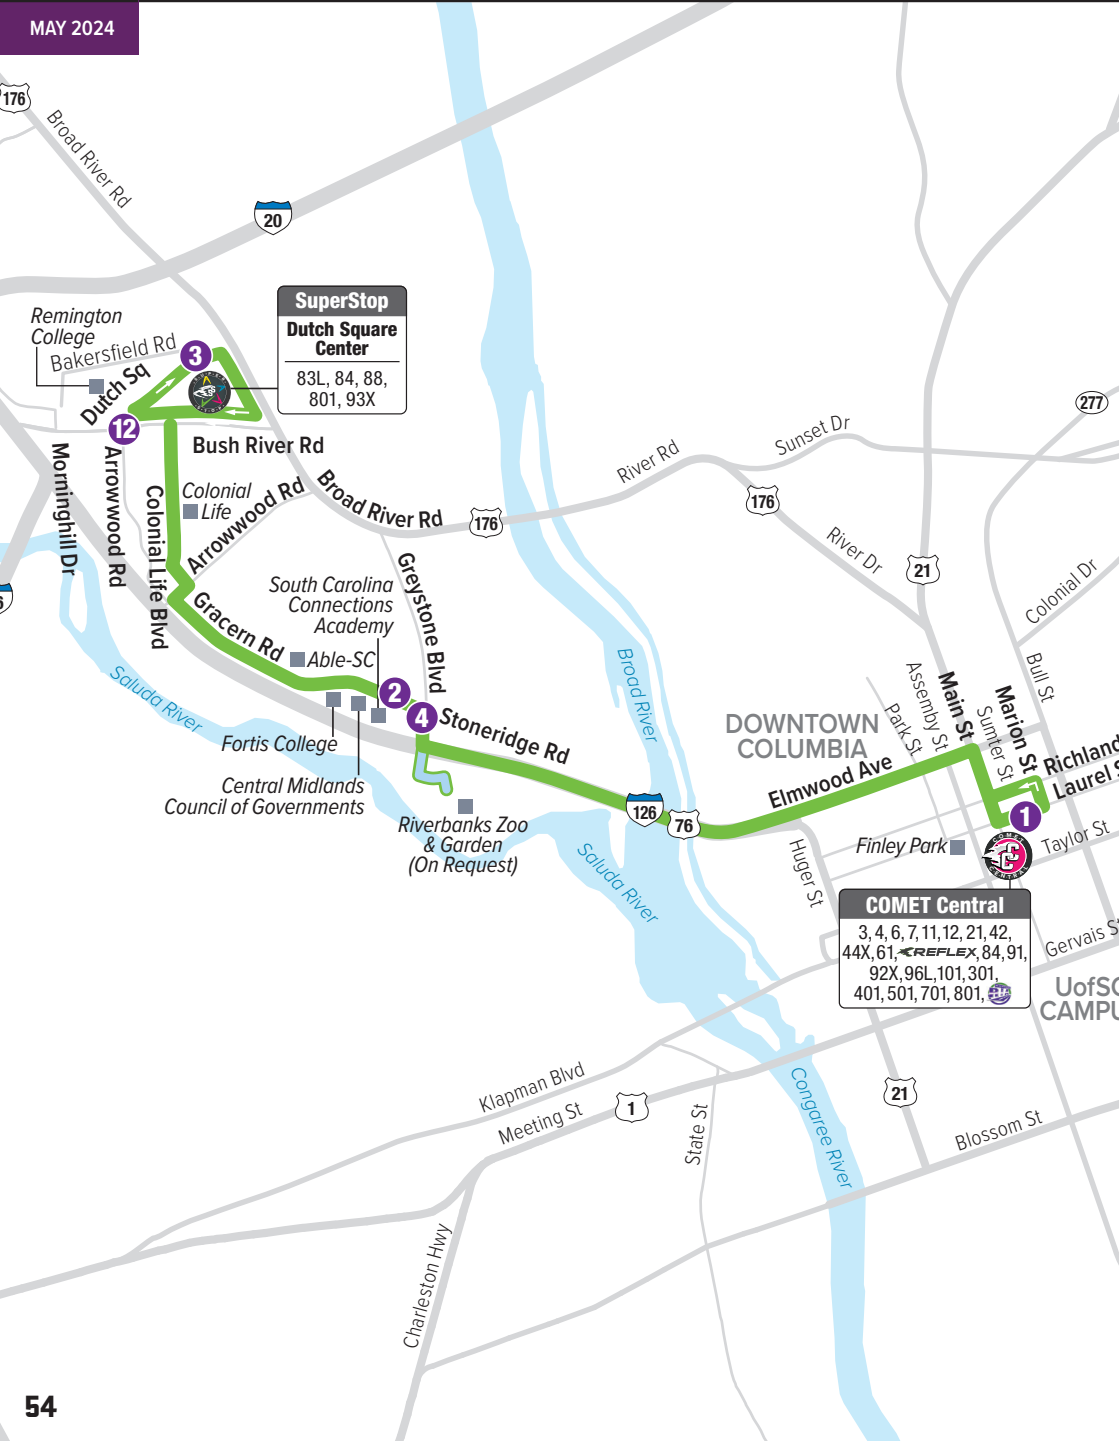

SuperStop
Dutch Square Center
83L, 84, 88,
801, 93X

COMET Central
3, 4, 6, 7, 11, 12, 21, 42,
44X, 61, ~~CREFLX~~, 84, 91,
92X, 96L, 101, 301,
401, 501, 701, 801,

To Dutch Square Center SuperStop			
MONDAY - FRIDAY			SATURDAY & SUNDAY
Step #	COMET Central Laurel & Sumter EB 1 1311	StoneRidge & Greystone WB 2 1738	Broad River at Bakersfield SB SuperStop 3 103
			COMET Central Laurel & Sumter EB 1 1311
			StoneRidge & Greystone WB 2 1738
			Broad River at Bakersfield SB SuperStop 3 103
AM	8:20 9:20 10:20	8:29 9:29 10:29	8:40 9:40 10:40
	11:20 12:20	11:29 12:28	11:40 12:38
PM	1:20 2:20 3:20 4:20 5:20 6:20 7:20 8:15	1:28 2:28 3:28 4:28 5:28 6:28 7:28 8:23	1:38 2:38 3:38 4:38 5:38 6:38 7:38 -
			1:18 2:18 3:18 4:18 5:18 6:18 7:18 8:15
			1:29 2:29 3:29 4:29 5:29 6:29 7:29 8:23
			1:40 2:40 3:40 4:40 5:40 6:40 7:36* -

To COMET Central			
MONDAY - FRIDAY			SATURDAY & SUNDAY
Step #	Broad River at Bakersfield SB SuperStop 3 103	StoneRidge & Greystone EB 4 1745	COMET Central Laurel & Sumter EB 1 1311
			Broad River at Bakersfield SB SuperStop 3 103
			StoneRidge & Greystone EB 4 1745
			COMET Central Laurel & Sumter EB 1 1311
AM	8:53 9:53 10:53 11:53	8:58 9:58 10:58 11:58	9:07 10:07 11:07 12:07
PM	12:53 1:53 2:53 3:53 4:53 5:53 6:53 7:53	12:58 1:58 2:58 3:58 4:58 5:58 6:58 7:58	1:07 2:07 3:07 4:07 5:07 6:07 7:07 8:07*

*Does not operate on Sundays.