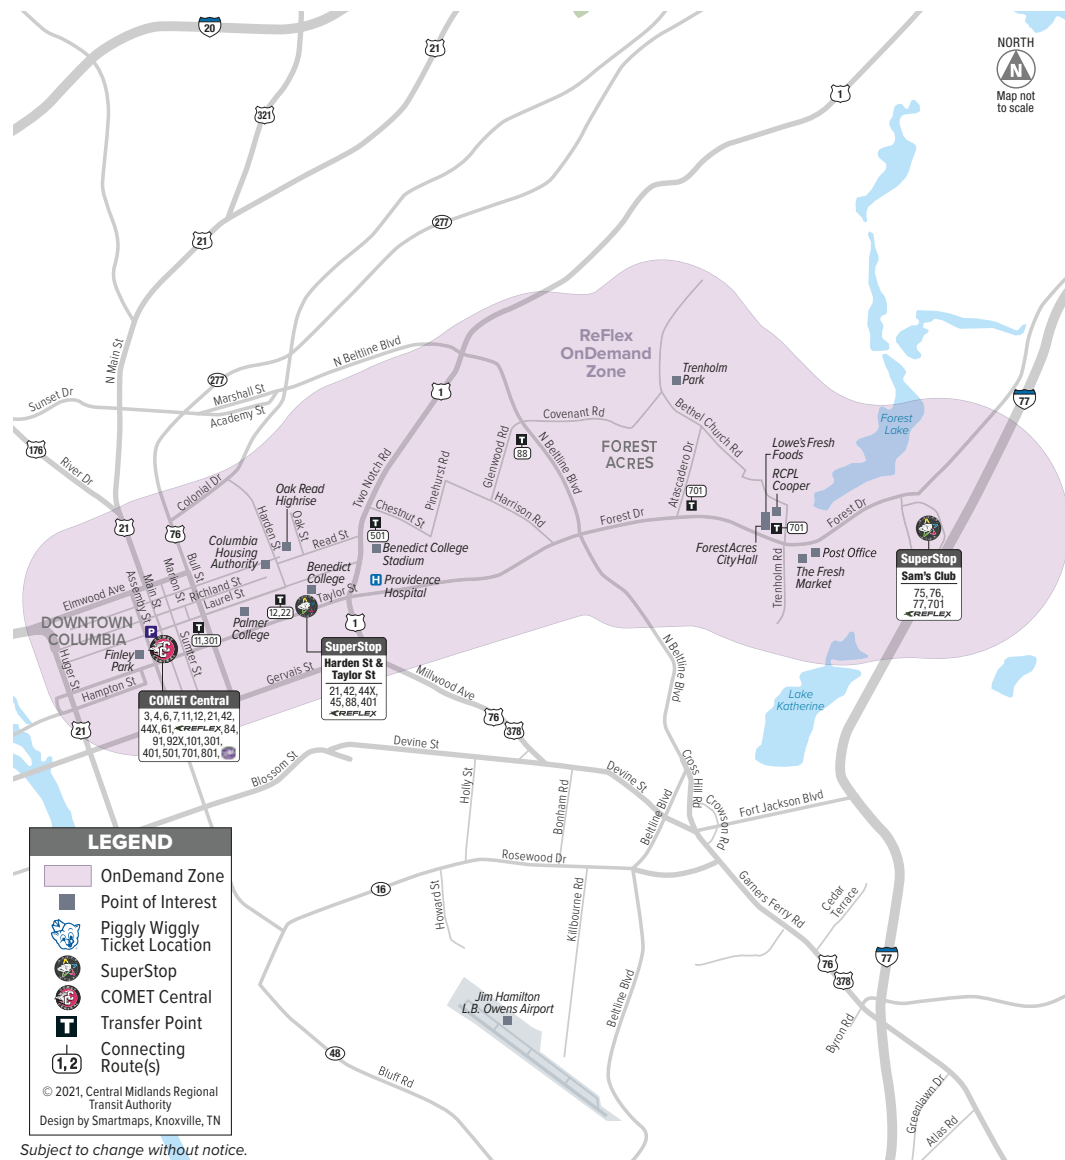

LEGEND

- OnDemand Zone
- Point of Interest
- Piggly Wiggly Ticket Location
- SuperStop
- COMET Central
- Transfer Point
- Connecting Route(s)

© 2021, Central Midlands Regional Transit Authority
Design by Smartmaps, Knoxville, TN

Subject to change without notice.