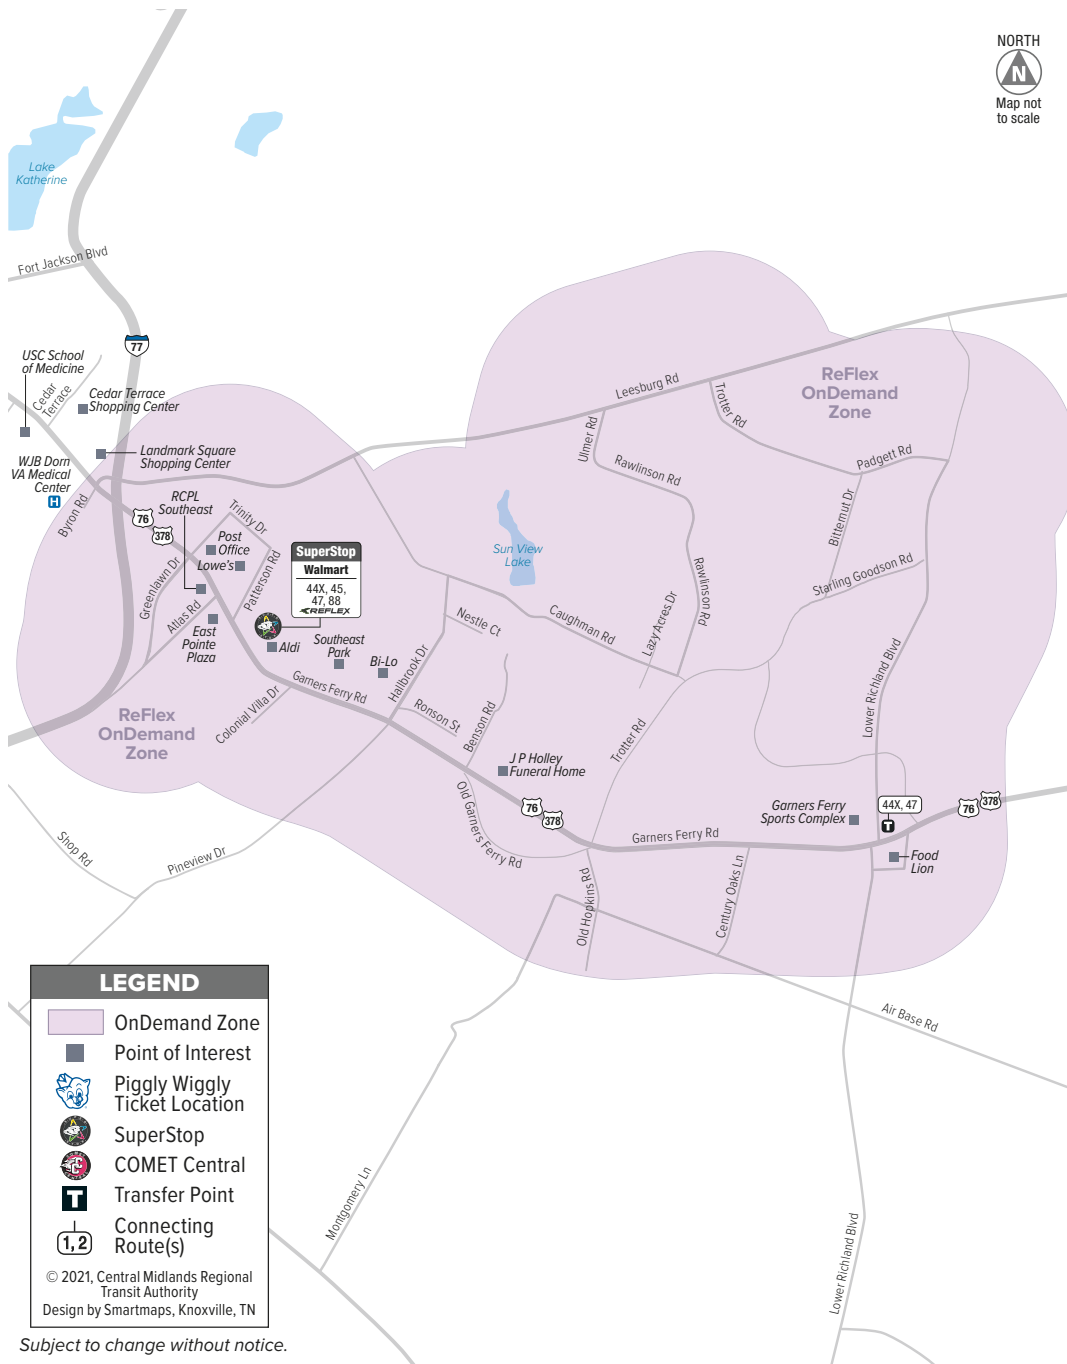

LEGEND

- OnDemand Zone
- Point of Interest
- Piggly Wiggly Ticket Location
- SuperStop
- COMET Central
- Transfer Point
- Connecting Route(s)

© 2021, Central Midlands Regional Transit Authority
Design by Smartmaps, Knoxville, TN

Subject to change without notice.