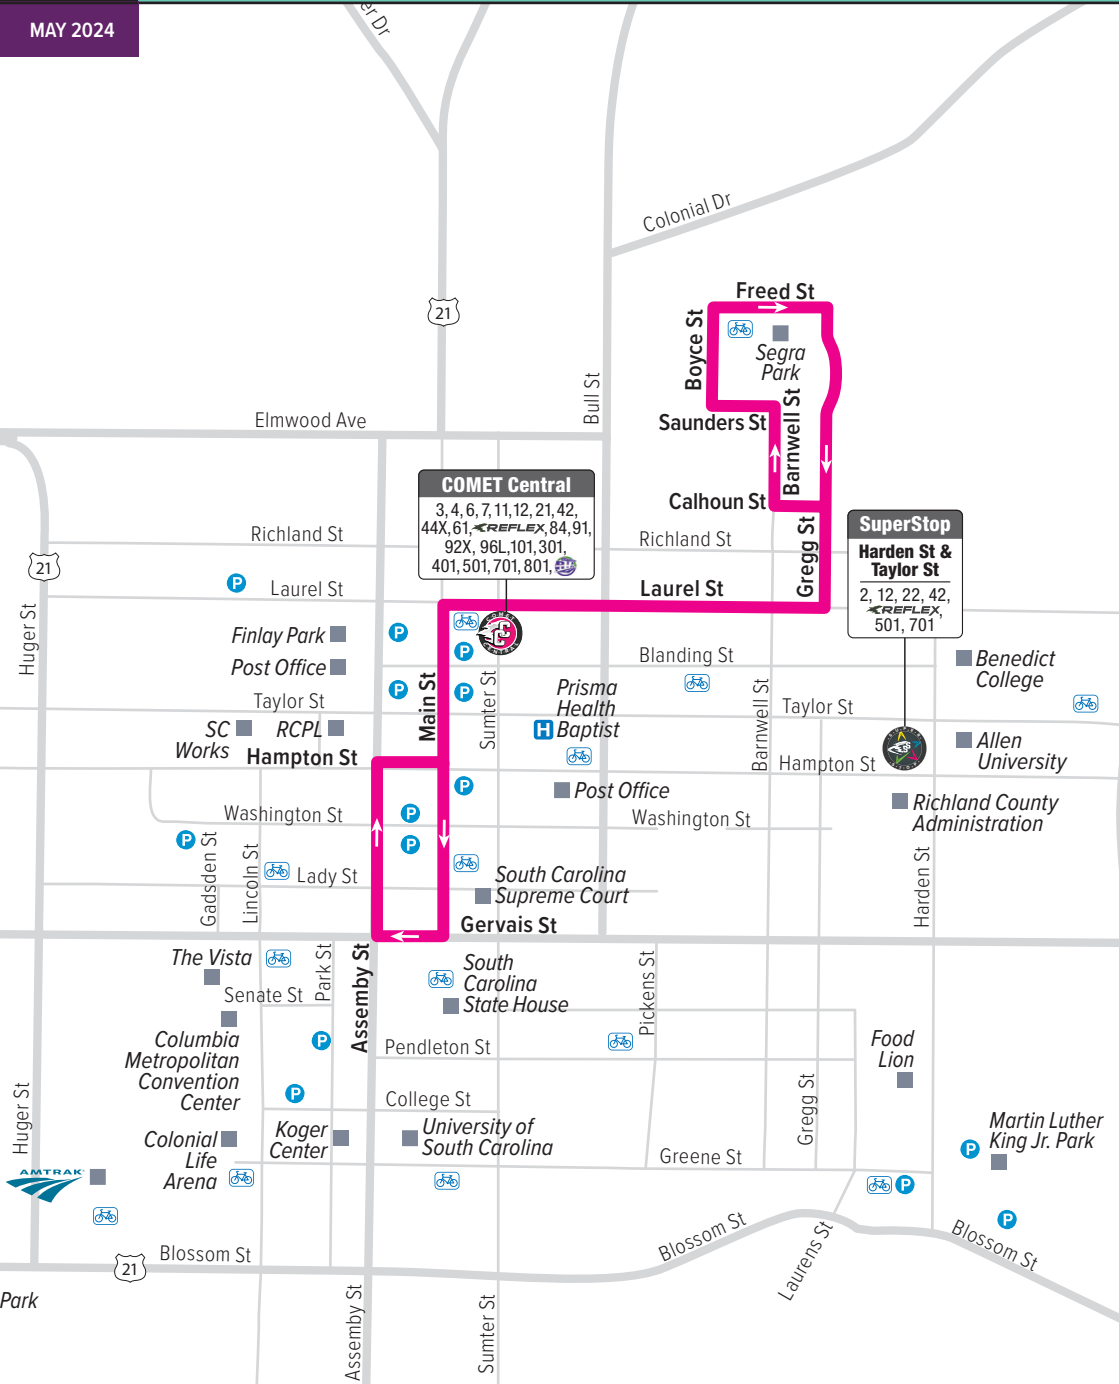

Main Street to Segra Park

GAME DAYS ONLY
EVERY 25-30 MINUTES

From Main St. and Hampton St. to Segra Park.

Main Street District → BullStreet District → Segra Park

Visit www.milb.com/Columbia for details on when the Columbia Fireflies play.

The COMET Soda Cap Connector Route 3 has your ride to Segra Park to see the Columbia Fireflies baseball games.

Route 3 runs every 25-30 minutes from Main Street to Segra Park on Fireflies game days only, with service available 1 hour before and 1 hour after the game.

Skip the hassle of parking and the parking fees — the Soda Cap Connector can take you there! Plus, it's only $1 to ride.