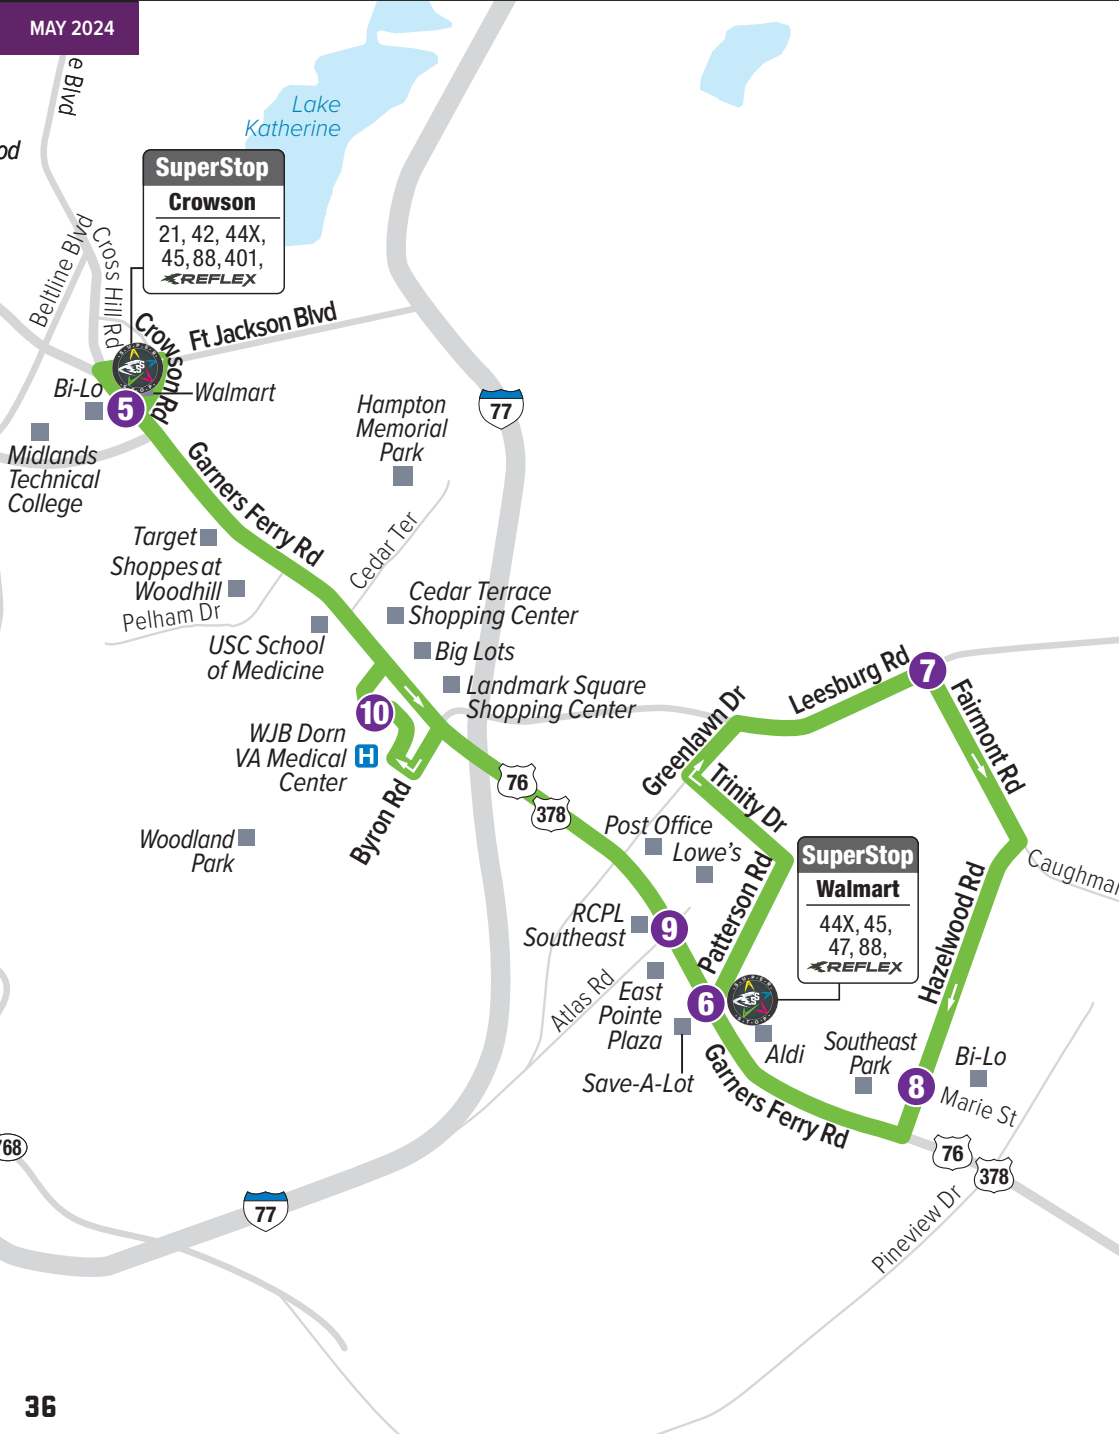

To Walmart SuperStop
MONDAY - FRIDAY

Step #	Crowson Road SuperStop (Departs)	Patterson & Garners Ferry NB Walmart SuperStop (Arrives)
	5 1293	6 547
AM	6:45	6:57
	7:15	7:27
	7:45	7:57
	8:15	8:27
	8:45	8:57
	9:15	9:27
	9:45	9:57
	10:15	10:27
	10:45	10:57
	11:15	11:27
11:45	11:57	
PM	12:15	12:27
	12:45	12:57
	1:15	1:27
	1:45	1:57
	2:15	2:27
	2:45	2:57
	3:15	3:27
	3:45	3:57
	4:15	4:27
	4:45	4:57
5:15	5:27	
5:45	5:57	
6:45	6:57	
7:45	7:57	

SATURDAY & SUNDAY

Step #	Crowson Road SuperStop (Departs)	Patterson & Garners Ferry NB Walmart SuperStop (Arrives)
	5 1293	6 547
AM	6:45	6:57
	7:45	7:57
	8:45	8:57
	9:45	9:57
	10:45	10:57
	11:45	11:57
	12:45	12:57
	1:45	1:57
	2:45	2:57
	3:45	3:57
PM	4:45	4:57
	5:45	5:57
	6:45	6:57
	7:45	7:57

To Crowson Road SuperStop
MONDAY - FRIDAY

Step #	Patterson & Garners Ferry NB Walmart SuperStop (Departs)	Leesburg & Fairmont EB	Hazelwood & Marie SB	Garners Ferry & Atlas WB	Dorn VA Medical Center	Crowson Road SuperStop (Arrives)
	6 547	7 541	8 550	9 1240	10 594	5 1293
AM	7:02	7:05	7:09	7:15	7:23	7:30
	7:32	7:35	7:39	7:45	7:53	8:00
	8:02	8:05	8:09	8:15	8:23	8:30
	8:32	8:35	8:39	8:45	8:53	9:00
	9:02	9:05	9:09	9:15	9:23	9:30
	9:32	9:35	9:39	9:45	9:53	10:00
	10:02	10:05	10:09	10:15	10:23	10:30
	10:32	10:35	10:39	10:45	10:53	11:00
	11:02	11:05	11:09	11:15	11:23	11:30
	11:32	11:35	11:39	11:45	11:53	12:00
12:02	12:05	12:09	12:15	12:23	12:30	
PM	12:32	12:35	12:39	12:45	12:53	12:00
	1:02	1:15	1:09	1:15	1:23	1:30
	1:32	1:35	1:39	1:45	1:53	1:00
	2:02	2:05	2:09	2:15	2:23	2:30
	2:32	2:35	2:39	2:45	2:53	2:00
	3:02	3:05	3:09	3:15	3:23	3:30
	3:32	3:35	3:39	3:45	3:53	3:00
	4:02	4:05	4:09	4:15	4:23	4:30
	4:32	4:35	4:39	4:45	4:53	4:00
	5:02	5:05	5:09	5:15	5:23	5:30
5:32	5:35	5:39	5:45	5:53	5:00	
6:02	6:05	6:09	6:15	6:23	6:30	
7:02	7:05	7:09	7:14	7:21	7:27	
8:02	8:05	8:09	8:14	8:21	8:27	

SATURDAY & SUNDAY

Step #	Patterson & Garners Ferry NB Walmart SuperStop (Departs)	Leesburg & Fairmont EB	Hazelwood & Marie SB	Garners Ferry & Atlas WB	Dorn VA Medical Center	Crowson Road SuperStop (Arrives)
	6 547	7 541	8 550	9 1240	10 594	5 1293
AM	7:02	7:05	7:09	7:15	7:23	7:30
	8:02	8:05	8:09	8:15	8:23	8:30
	9:32	9:05	9:09	9:15	9:23	9:30
	10:02	10:05	10:09	10:15	10:23	10:30
	11:02	11:05	11:09	11:15	11:23	11:30
	12:02	12:05	12:09	12:15	12:23	12:30
	1:02	1:05	1:09	1:15	1:23	1:30
	2:02	2:05	2:09	2:15	2:23	2:30
	3:02	3:05	3:09	3:15	3:23	3:30
	4:02	4:05	4:09	4:15	4:23	4:30
PM	5:02	5:05	5:09	5:15	5:23	5:30
	6:02	6:05	6:08	6:12	6:19	6:25
	7:02	7:05	7:08	7:12	7:19	7:25
	8:02	8:05	8:08	8:12	8:19	8:25